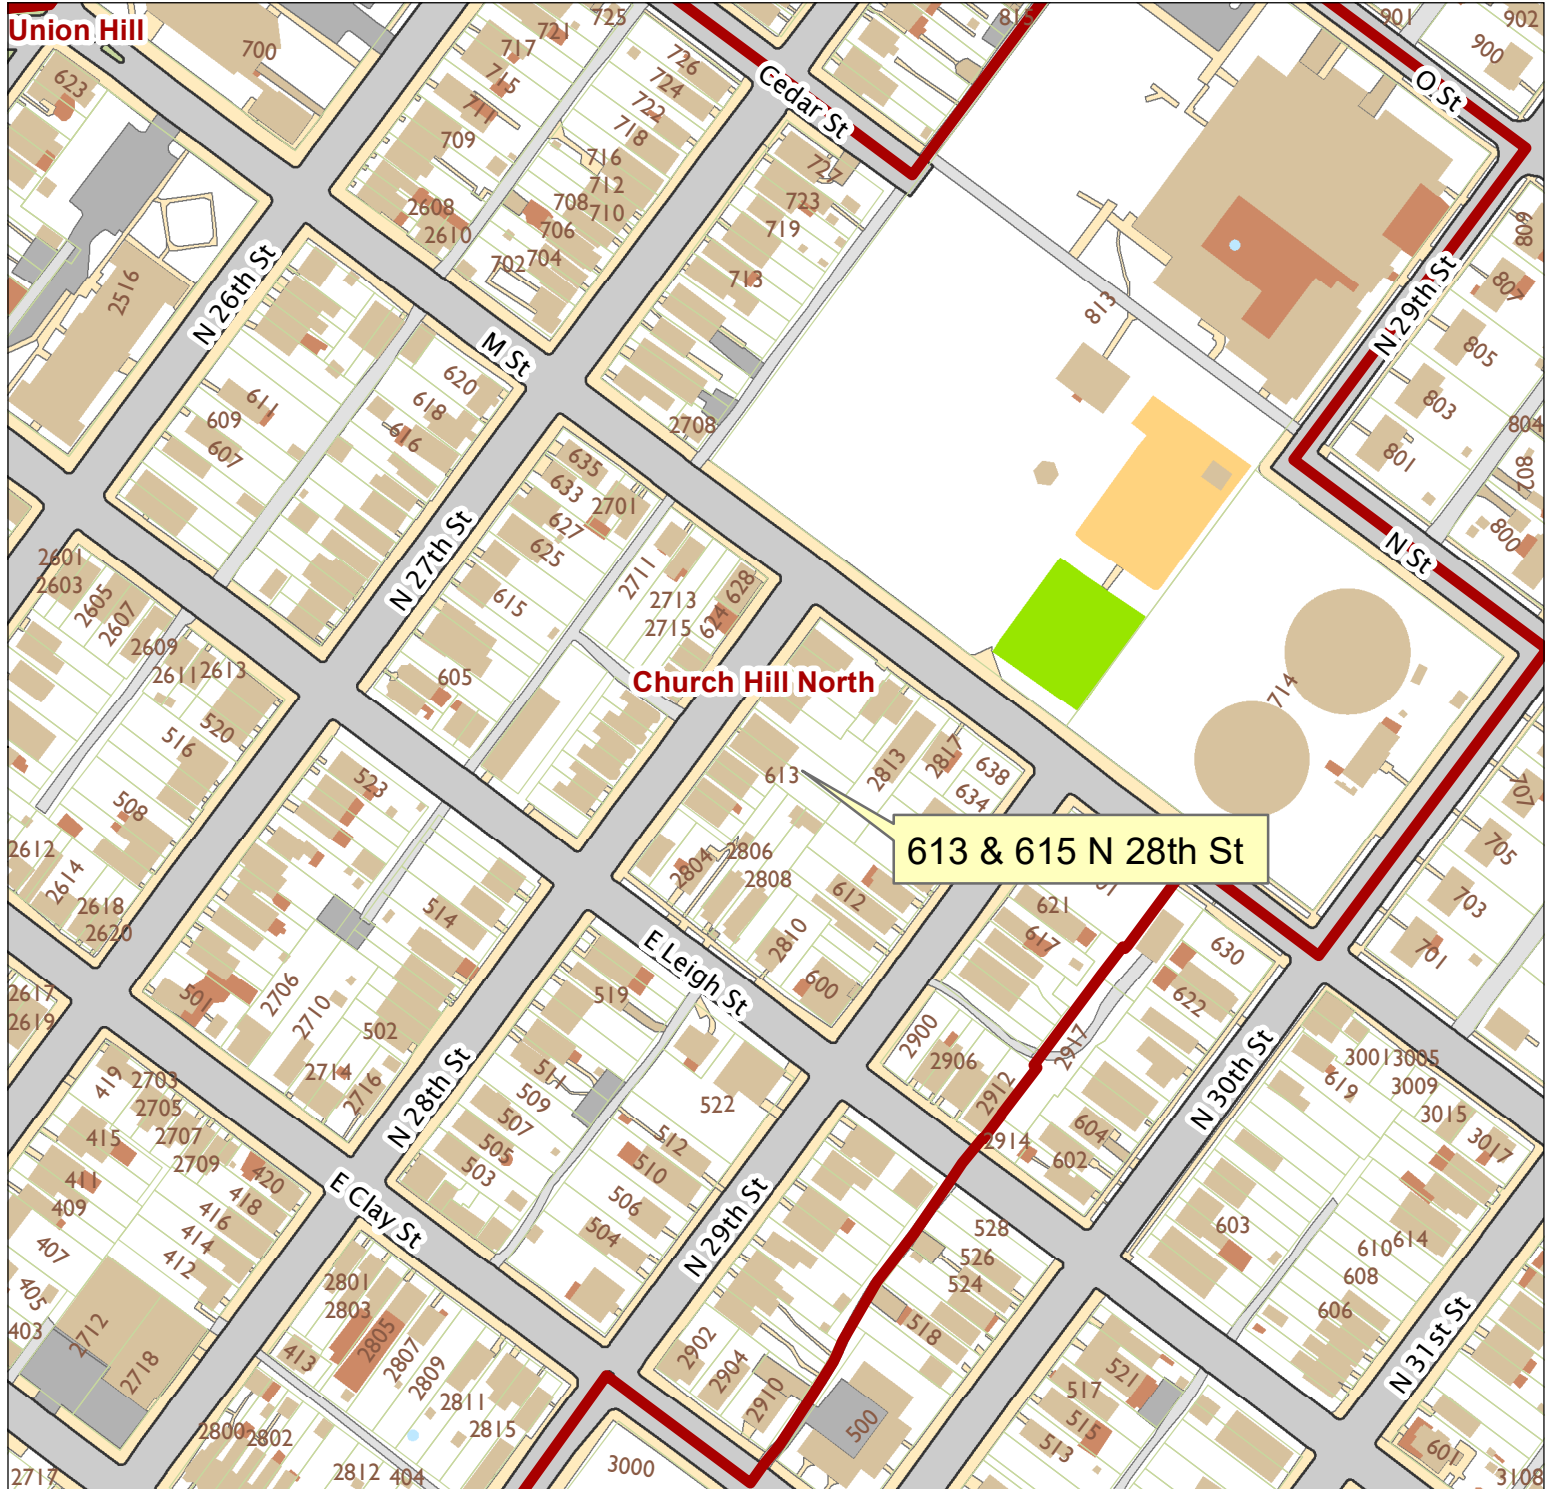

613 & 615 North 28th Street

City of Richmond, VA

Geographic Information Systems

Map printed by jonescl2 on 2019.03.07.

Document Path: G:\PDR\Planning & Preservation\CAR\Meetings\00 Current Meeting\Base Maps\Tools\Base Map.mxd

Disclaimer:
The City of Richmond assumes no liability either for any errors, omissions, or inaccuracies in the information provided regardless of the cause of such or for any decision made, action taken, or action not taken by the user in reliance upon any maps or information provided herein.