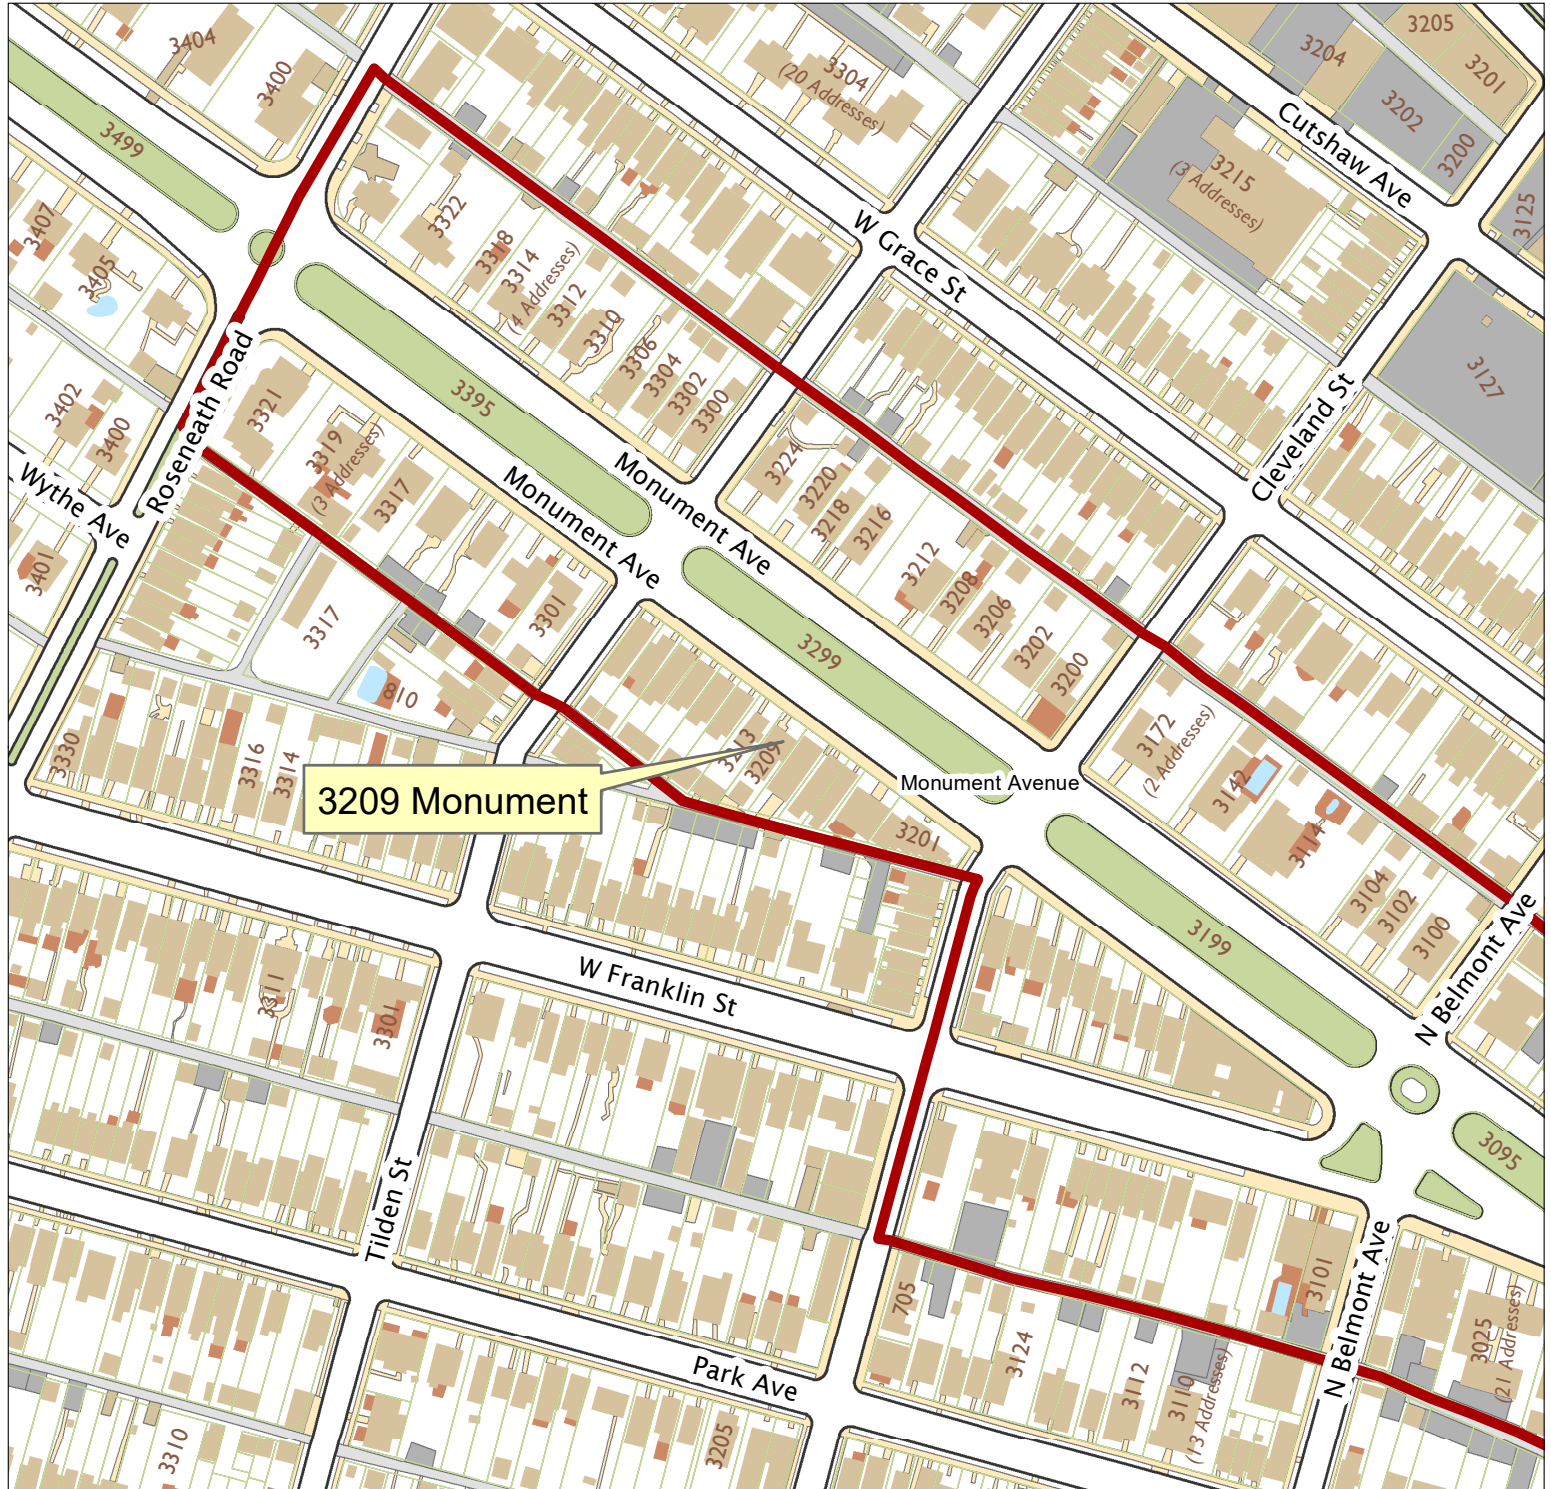

# 3209 Monument Avenue

City of Richmond, VA

Geographic Information Systems

3209 Monument

1 inch = 200 feet

Map printed by jeffricr on 2019.04.30.

Document Path: \\Dit-file02-pv\commdev\$\PDR\Planning & Preservation\CAR\Meetings\00 Current Meeting\Base Maps\Tools\Base Map - COPY.mxd

**Disclaimer:**

The City of Richmond assumes no liability either for any errors, omissions, or inaccuracies in the information provided regardless of the cause of such or for any decision made, action taken, or action not taken by the user in reliance upon any maps or information provided herein.

Location Reference