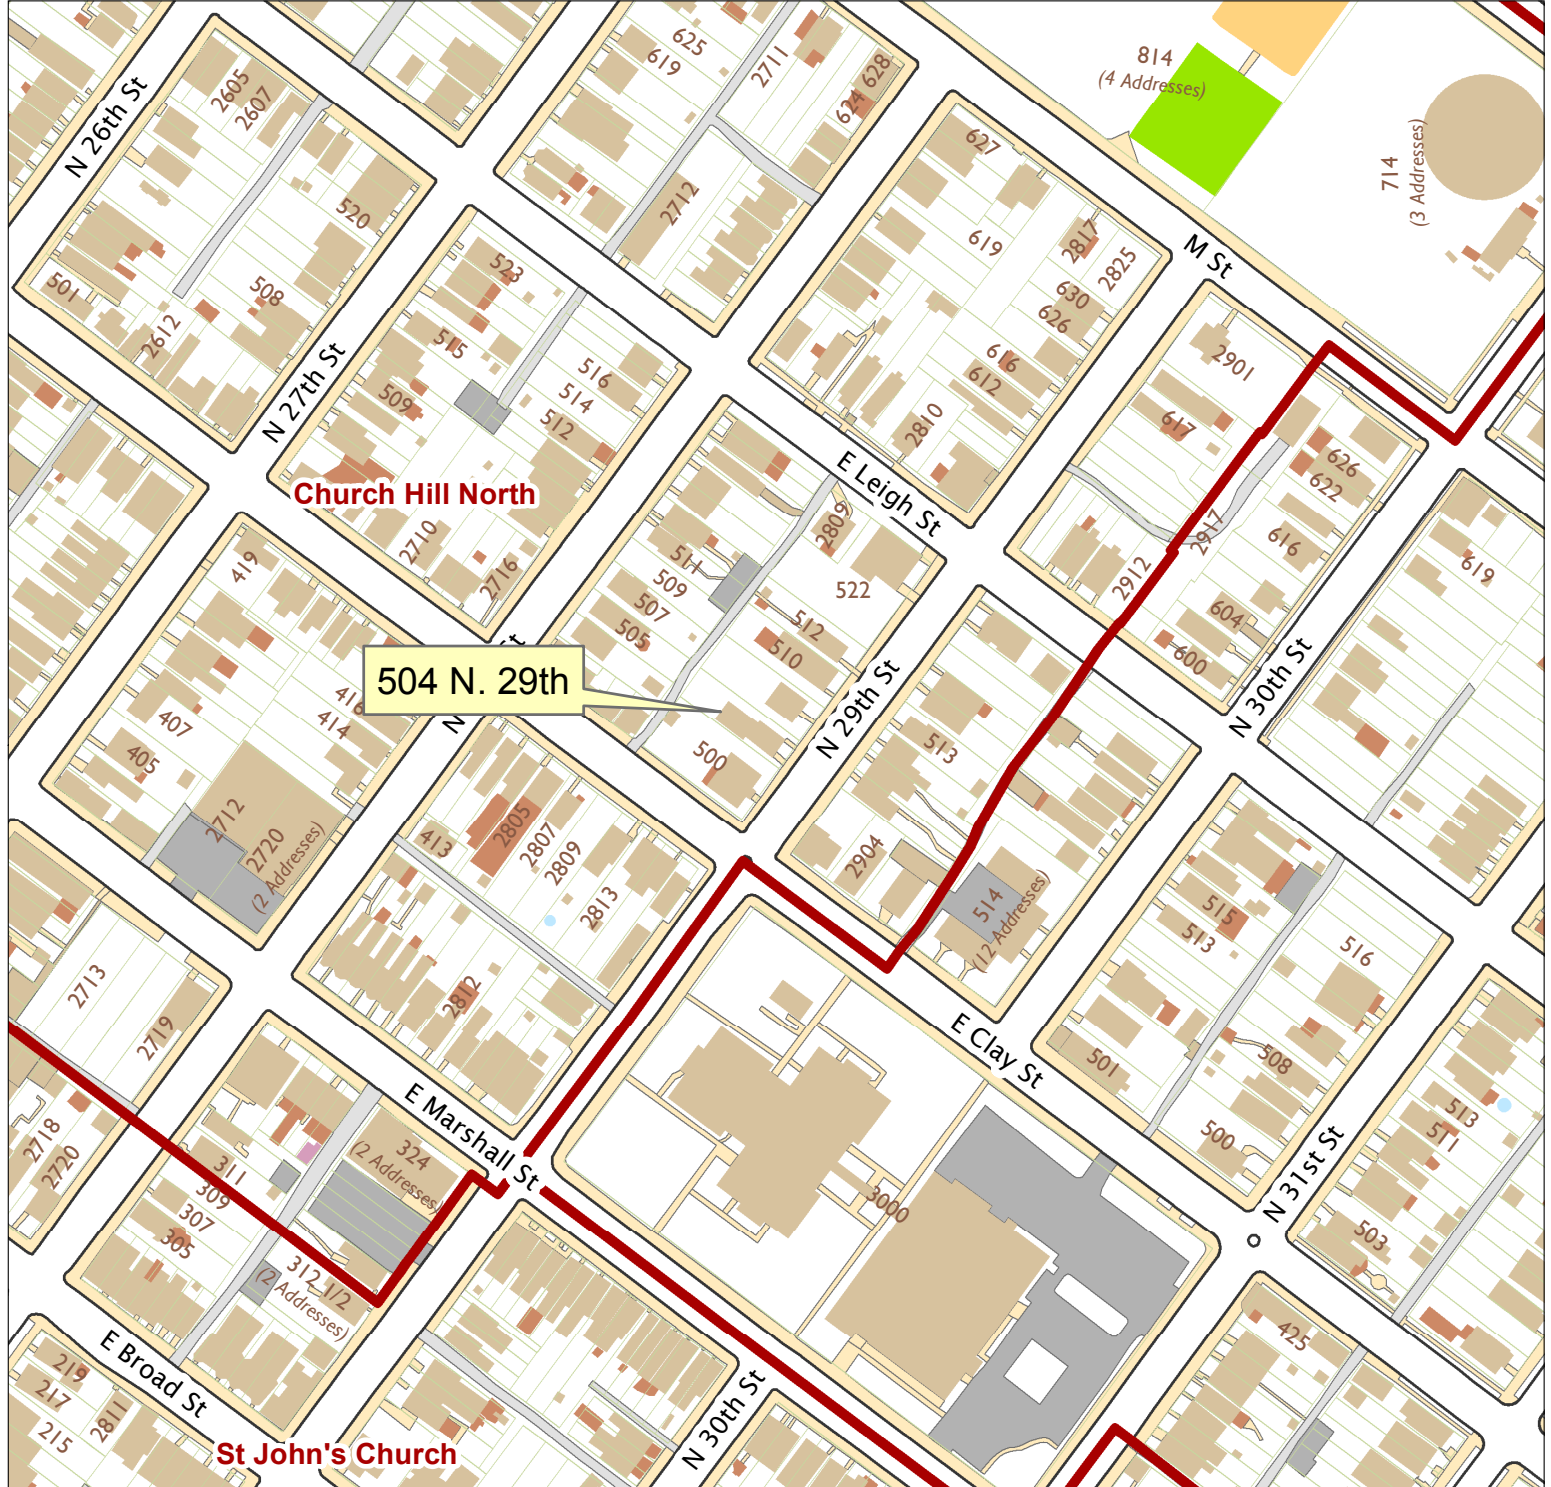

504 N. 29th

City of Richmond, VA

Geographic Information Systems

Map printed by jeffricr on 2017.01.17.

Document Path: \\Dit-file02-pv\commdev\$\PDR\Planning & Preservation\CAR\Applications\Base Maps\Base Map.mxd

Disclaimer:
The City of Richmond assumes no liability either for any errors, omissions, or inaccuracies in the information provided regardless of the cause of such or for any decision made, action taken, or action not taken by the user in reliance upon any maps or information provided herein.