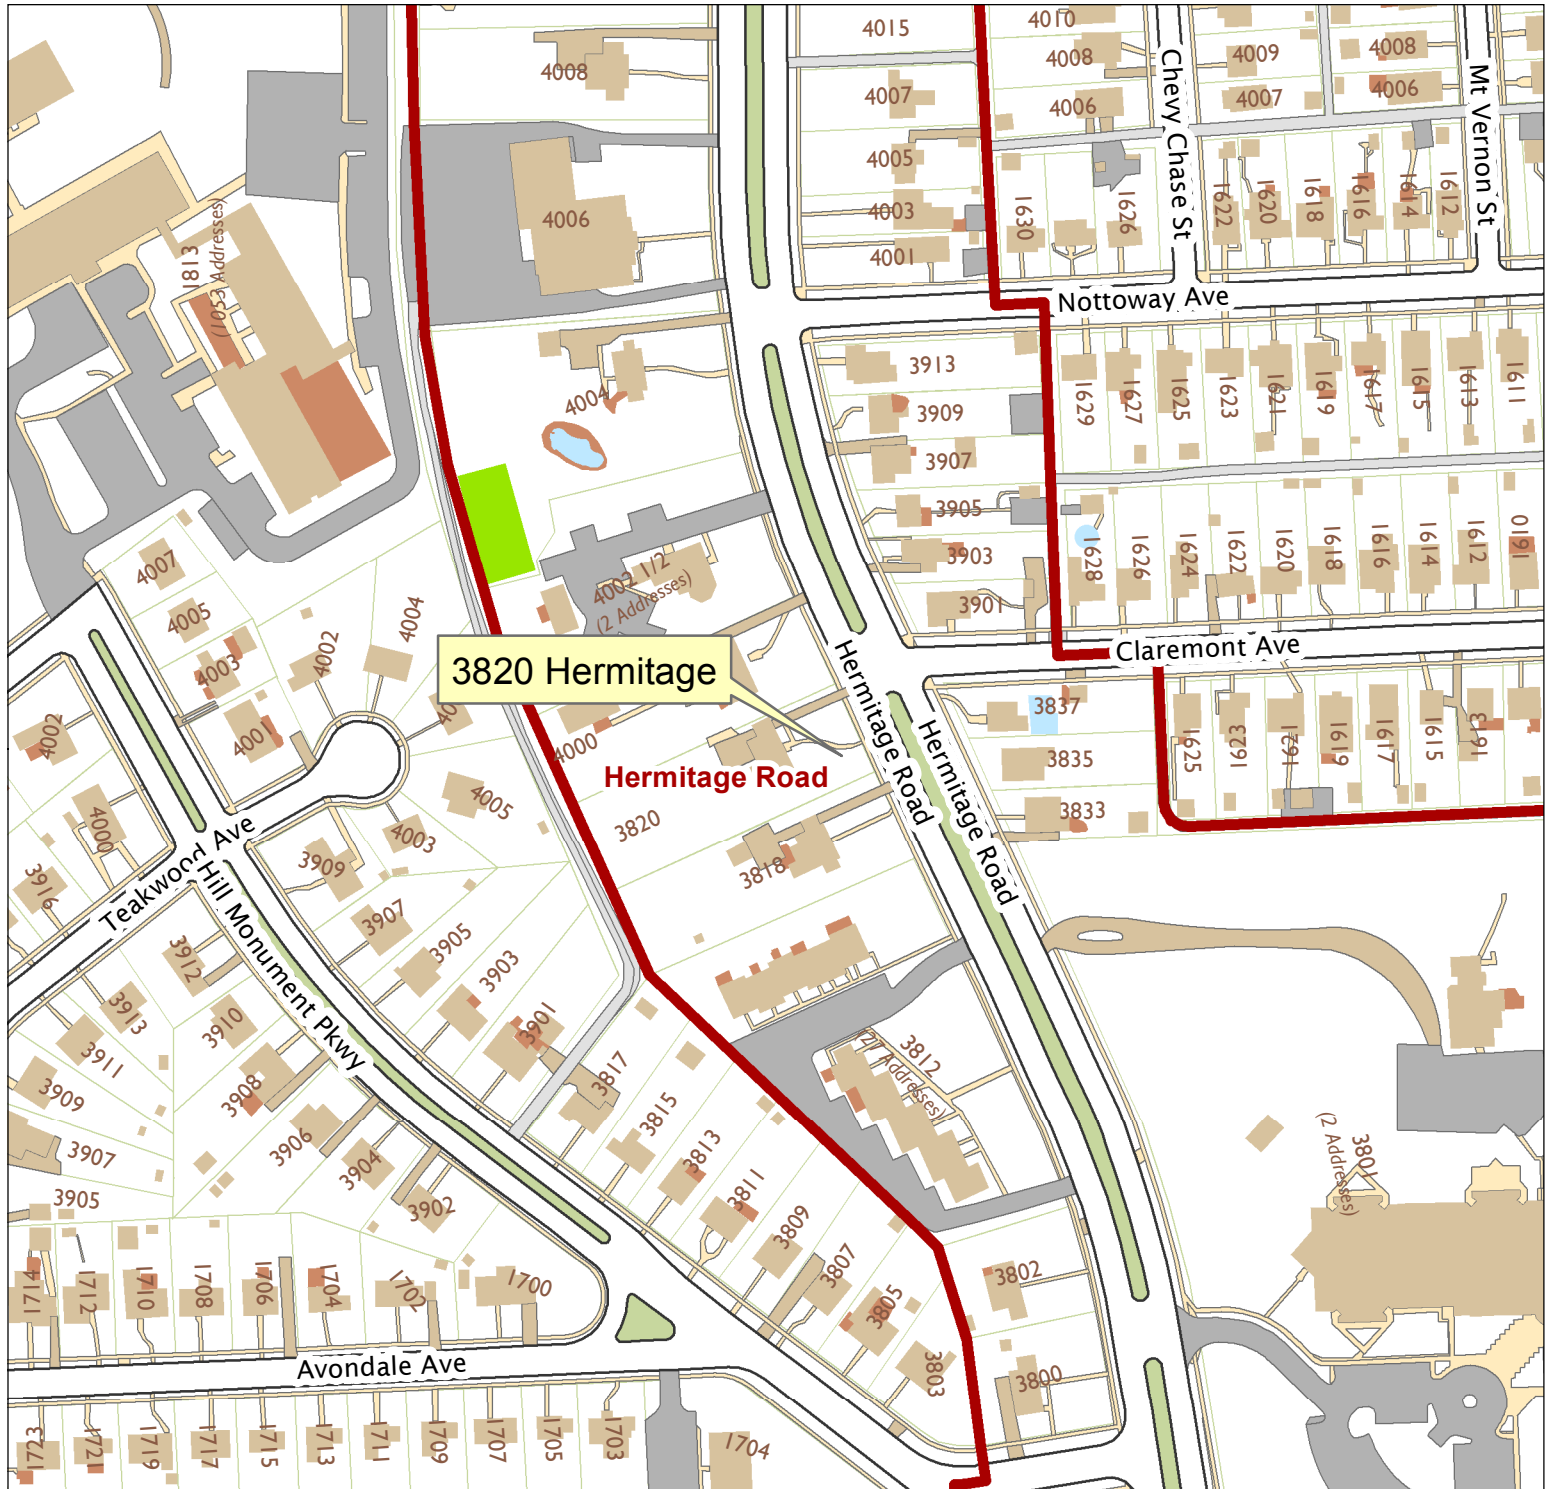

3820 Hermitage Road

City of Richmond, VA

Geographic Information Systems

1 inch = 200 feet

Map printed by palmquwd on 2015.06.08.

Document Path: G:\PDR\Planning & Preservation\CAR\Applications\Base Maps\Base Map.mxd

Disclaimer:

The City of Richmond assumes no liability either for any errors, omissions, or inaccuracies in the information provided regardless of the cause of such or for any decision made, action taken, or action not taken by the user in reliance upon any maps or information provided herein.

Location Reference