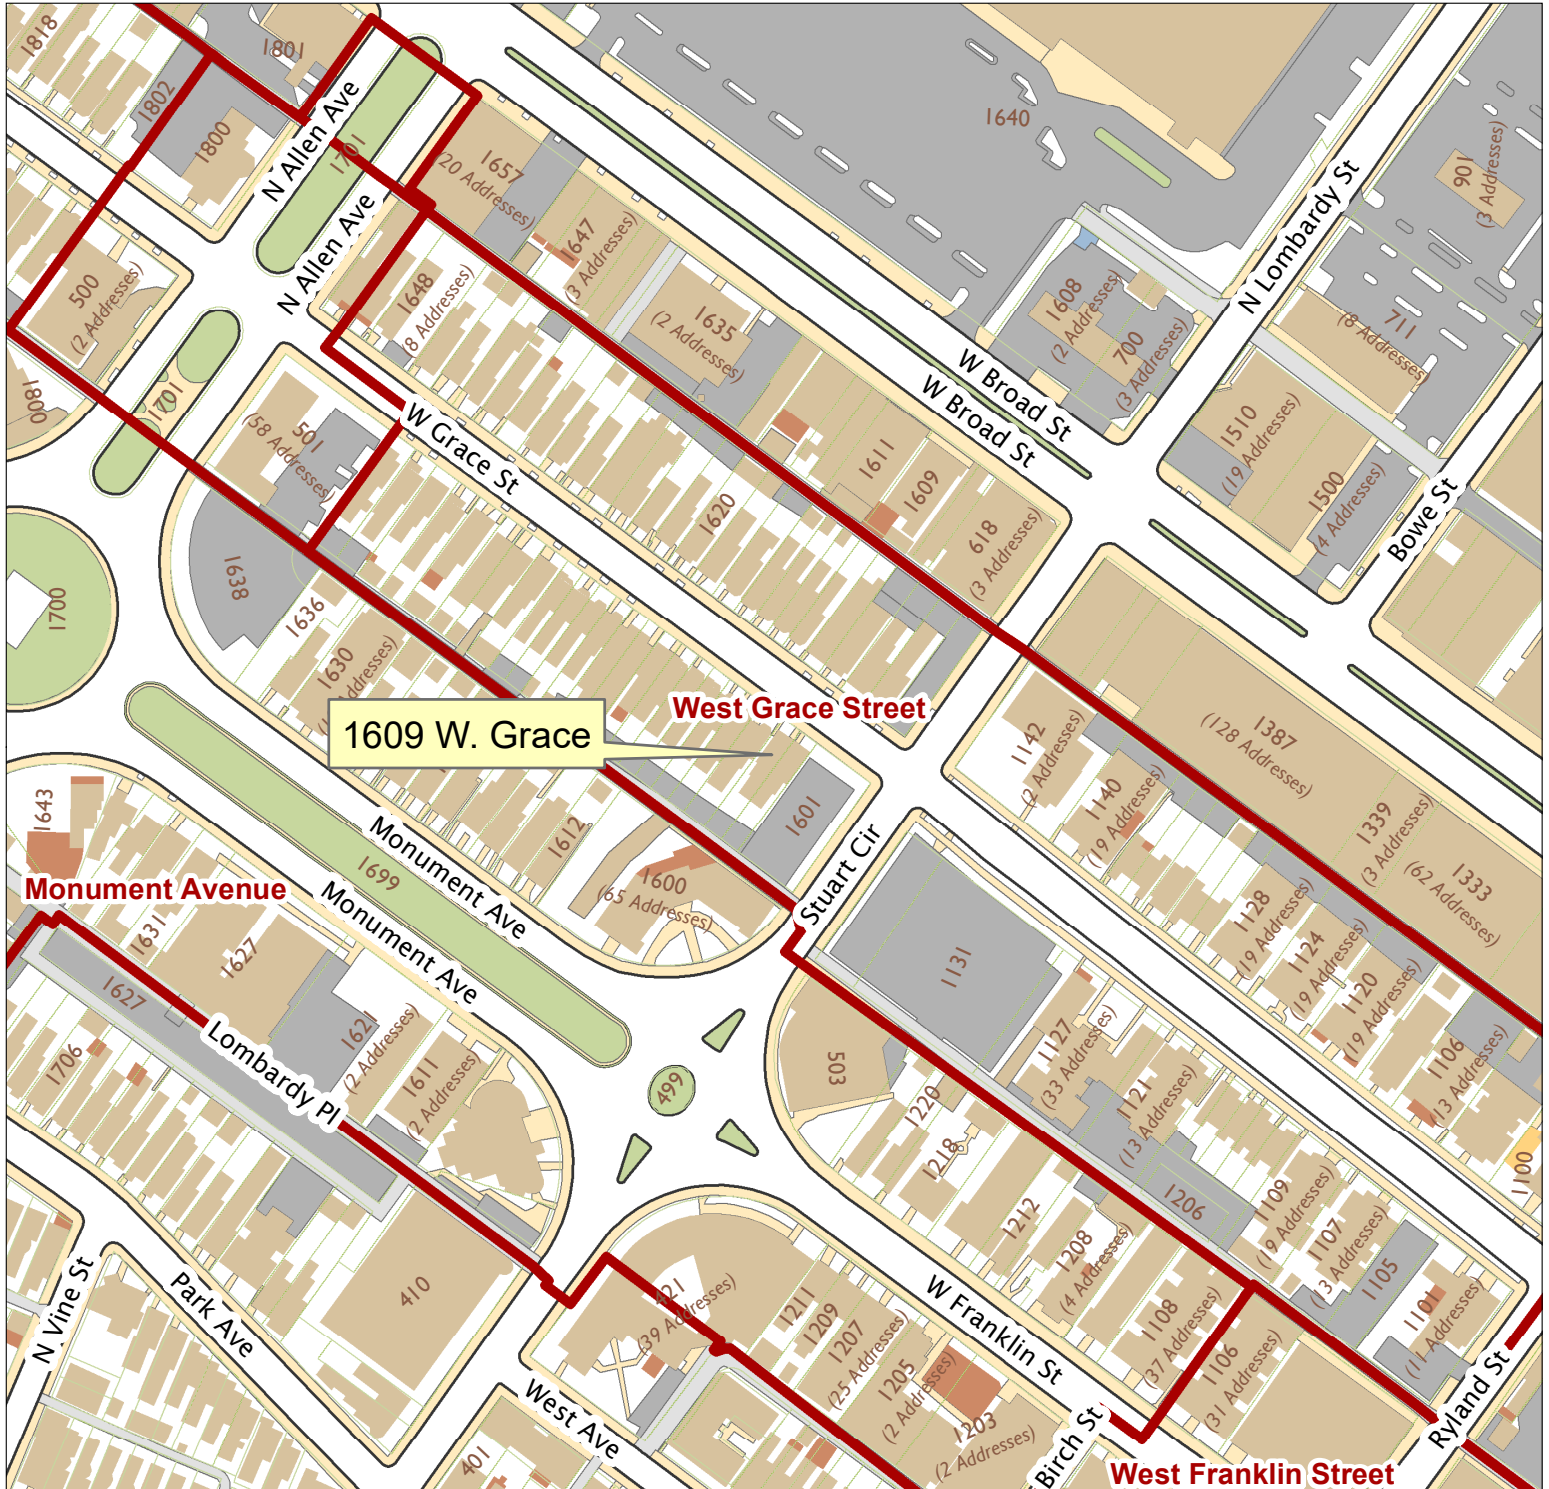

1609 W. Grace Street

City of Richmond, VA

Geographic Information Systems

1609 W. Grace

West Grace Street

Monument Avenue

West Franklin Street

1 inch = 200 feet

Map printed by jeffricr on 2018.07.05.

Document Path: \\Dit-file02-pv\commdev\$\PDR\Planning & Preservation\CAR\Applications\Base Maps\Base Map.mxd

Disclaimer:

The City of Richmond assumes no liability either for any errors, omissions, or inaccuracies in the information provided regardless of the cause of such or for any decision made, action taken, or action not taken by the user in reliance upon any maps or information provided herein.

Location Reference