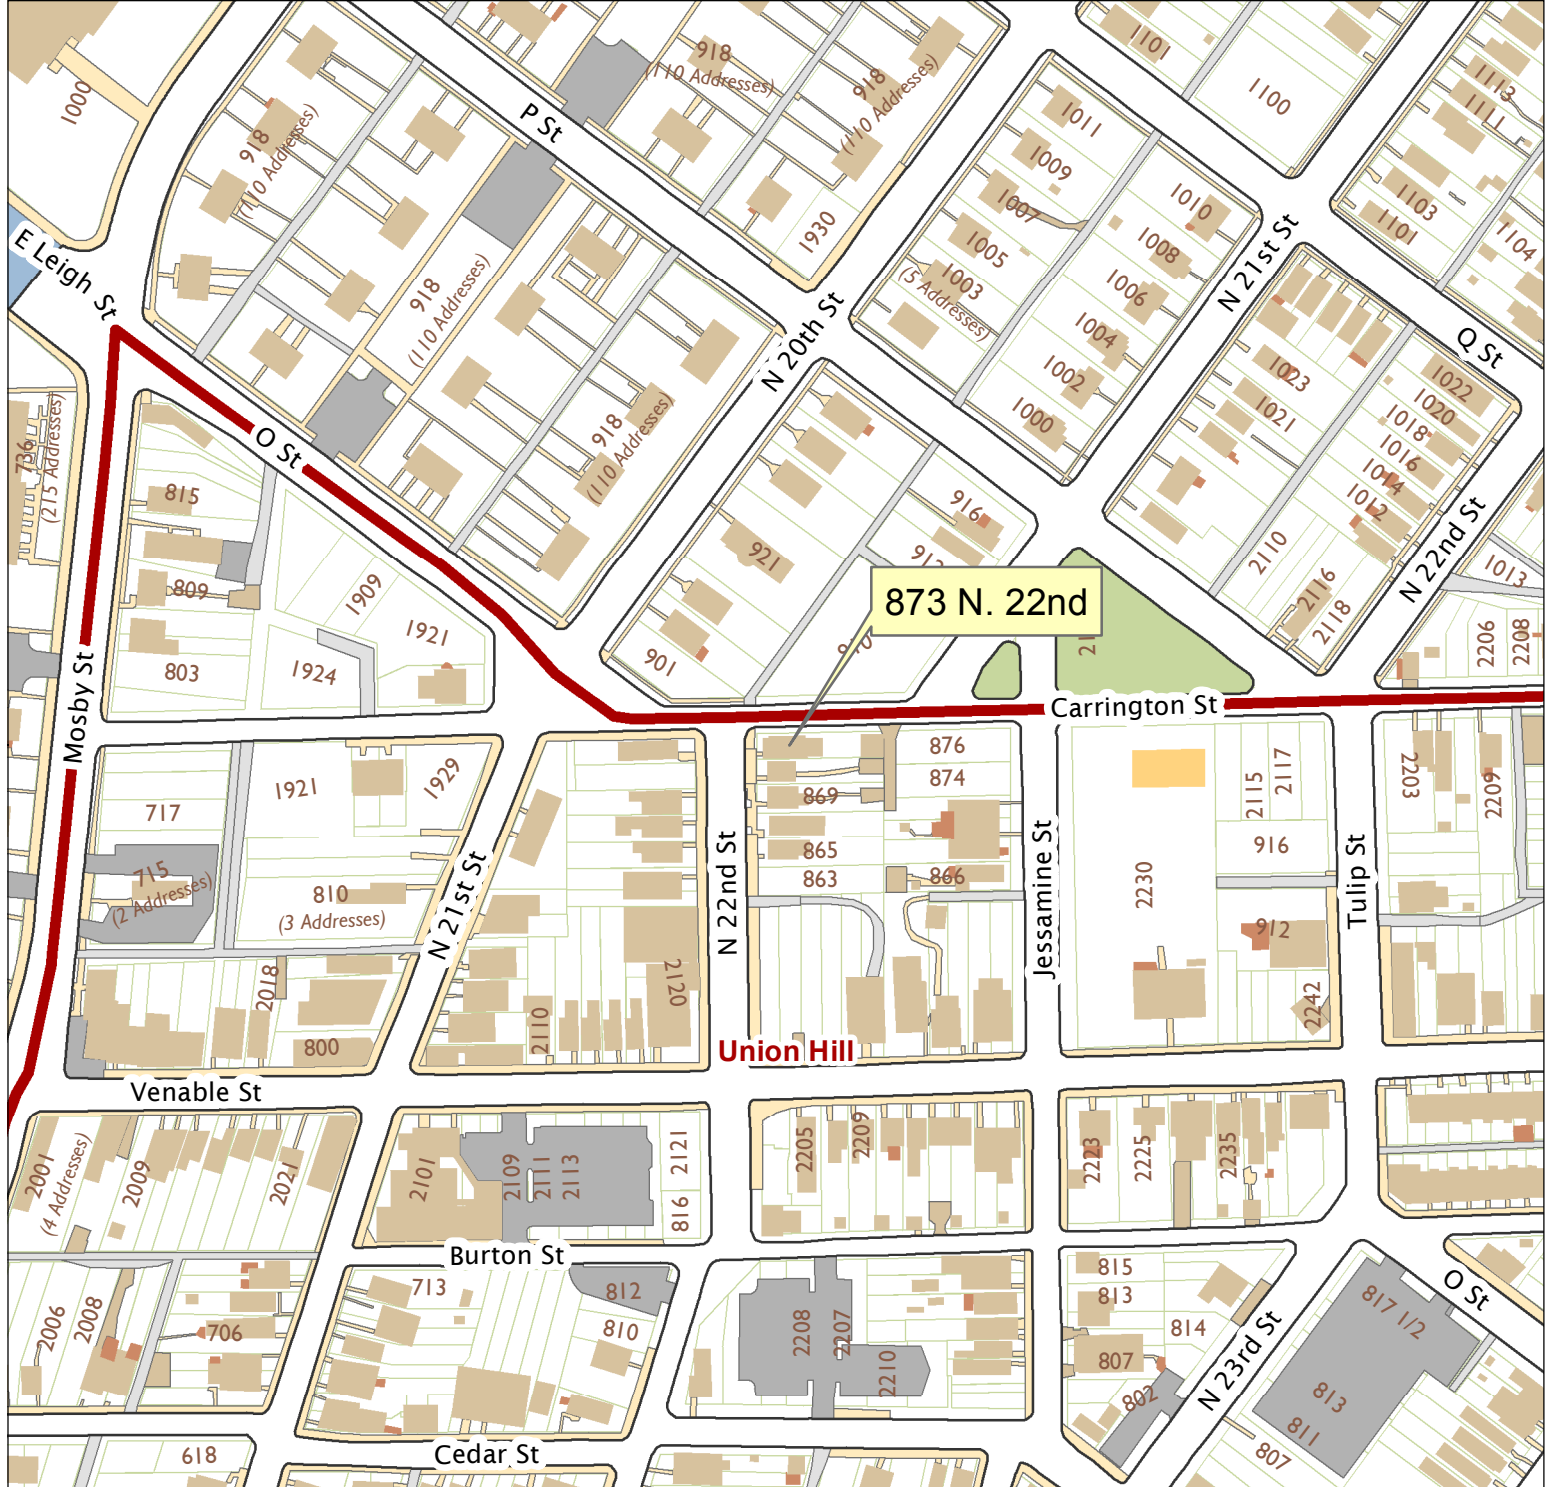

873 N. 22nd Street

City of Richmond, VA

Geographic Information Systems

1 inch = 200 feet

Map printed by palmquwd on 2015.03.04.

Document Path: G:\PDR\Planning & Preservation\CAR\Applications\Base Maps\Base Map.mxd

Disclaimer:

The City of Richmond assumes no liability either for any errors, omissions, or inaccuracies in the information provided regardless of the cause of such or for any decision made, action taken, or action not taken by the user in reliance upon any maps or information provided herein.

Location Reference