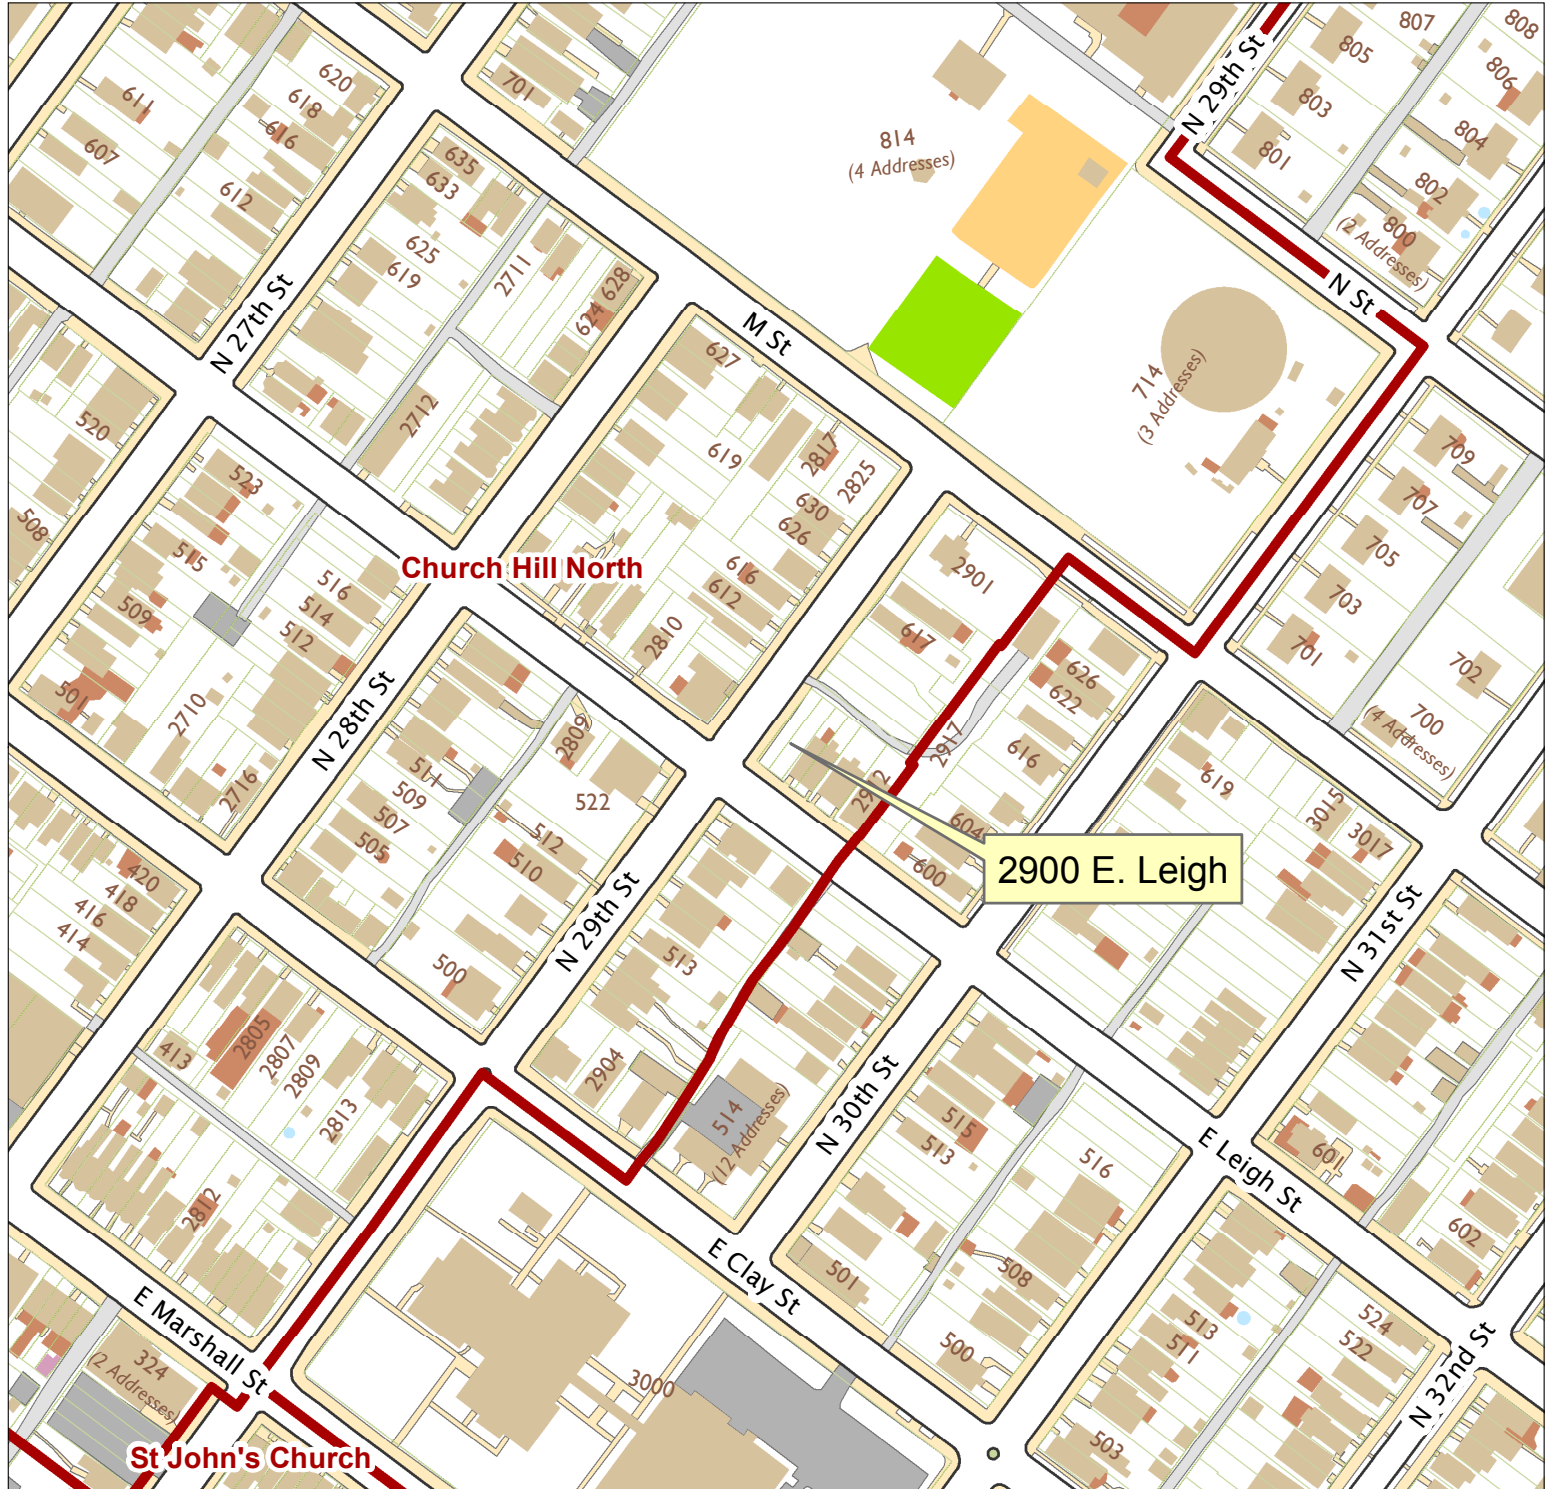

# 2900 E. Leigh Street

City of Richmond, VA

Geographic Information Systems

Map printed by jeffricr on 2017.03.10.

Document Path: \\Dit-file02-pv\commdev\S\PDR\Planning & Preservation\CAR\Applications\Base Maps\Base Map.mxd

Disclaimer:  
The City of Richmond assumes no liability either for any errors, omissions, or inaccuracies in the information provided regardless of the cause of such or for any decision made, action taken, or action not taken by the user in reliance upon any maps or information provided herein.