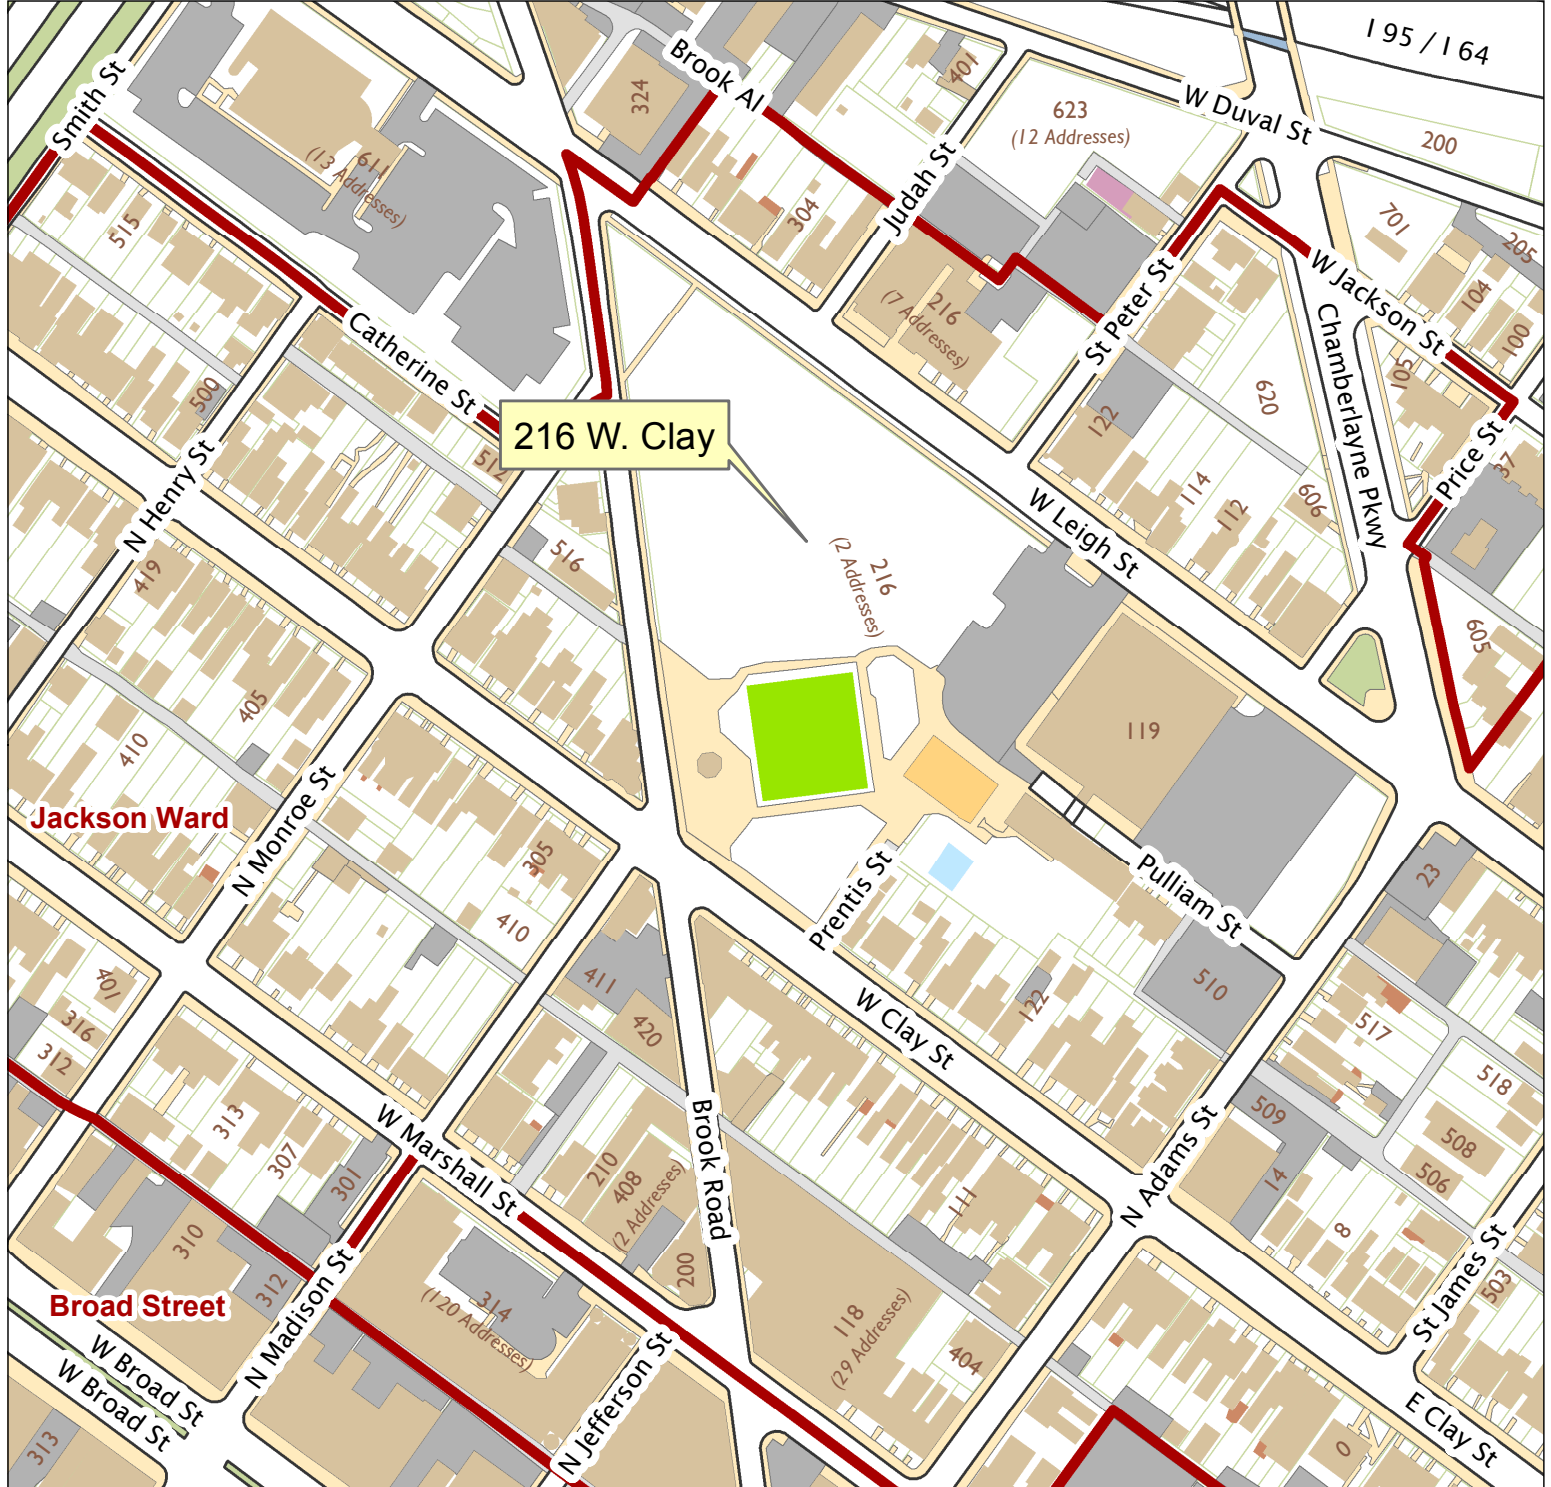

216 W. Clay Street

City of Richmond, VA

Geographic Information Systems

216 W. Clay

Jackson Ward

Broad Street

1 inch = 200 feet

Map printed by palmquwd on 2015.08.10.

Document Path: G:\PDR\Planning & Preservation\CAR\Applications\Base Maps\Base Map.mxd

Disclaimer:
The City of Richmond assumes no liability either for any errors, omissions, or inaccuracies in the information provided regardless of the cause of such or for any decision made, action taken, or action not taken by the user in reliance upon any maps or information provided herein.

Location Reference