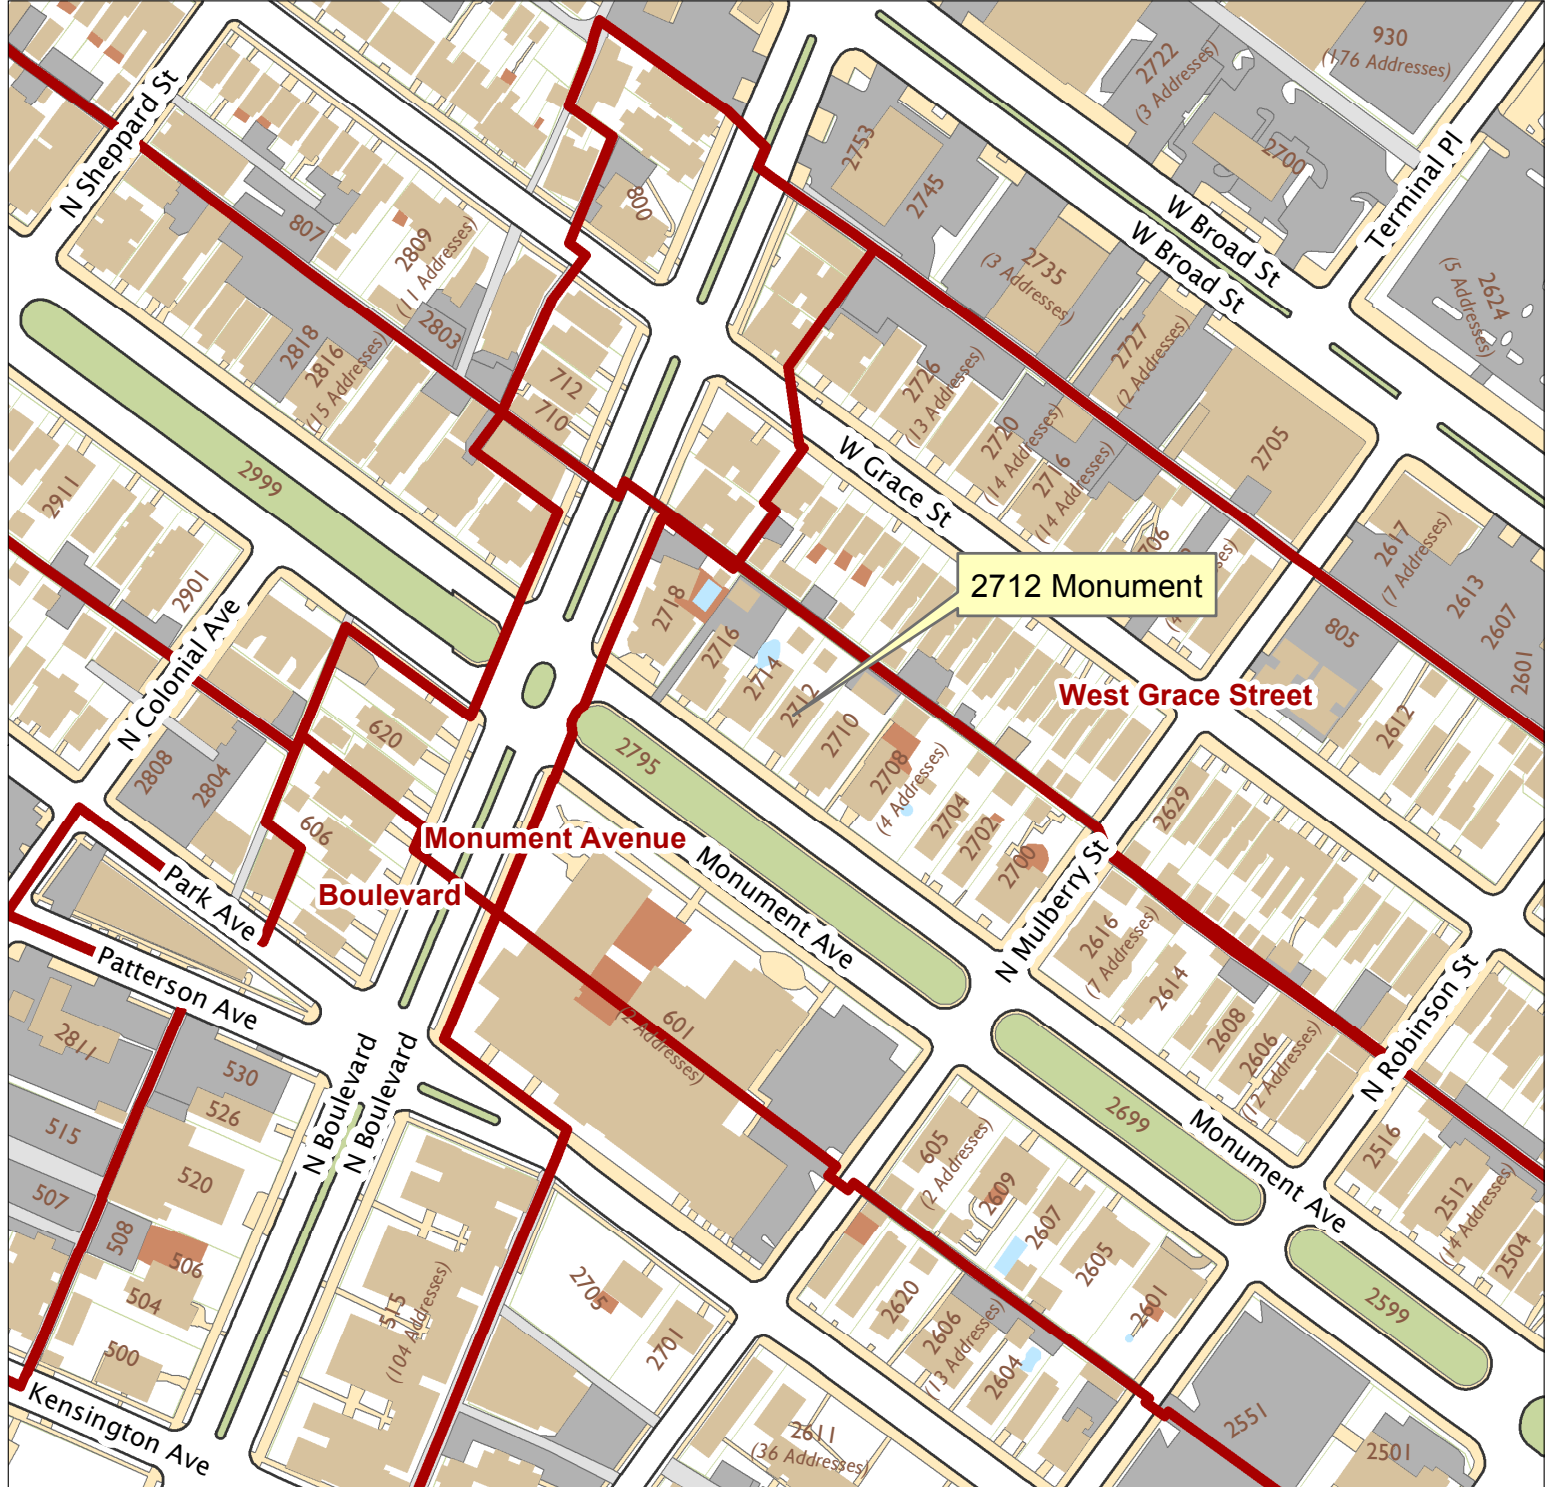

2712 Monument Avenue

City of Richmond, VA

Geographic Information Systems

1 inch = 200 feet

Location Reference

Map printed by palmquwd on 2016.11.16.

Document Path: G:\PDR\Planning & Preservation\CAR\Applications\Base Maps\Base Map.mxd

Disclaimer:
The City of Richmond assumes no liability either for any errors, omissions, or inaccuracies in the information provided regardless of the cause of such or for any decision made, action taken, or action not taken by the user in reliance upon any maps or information provided herein.