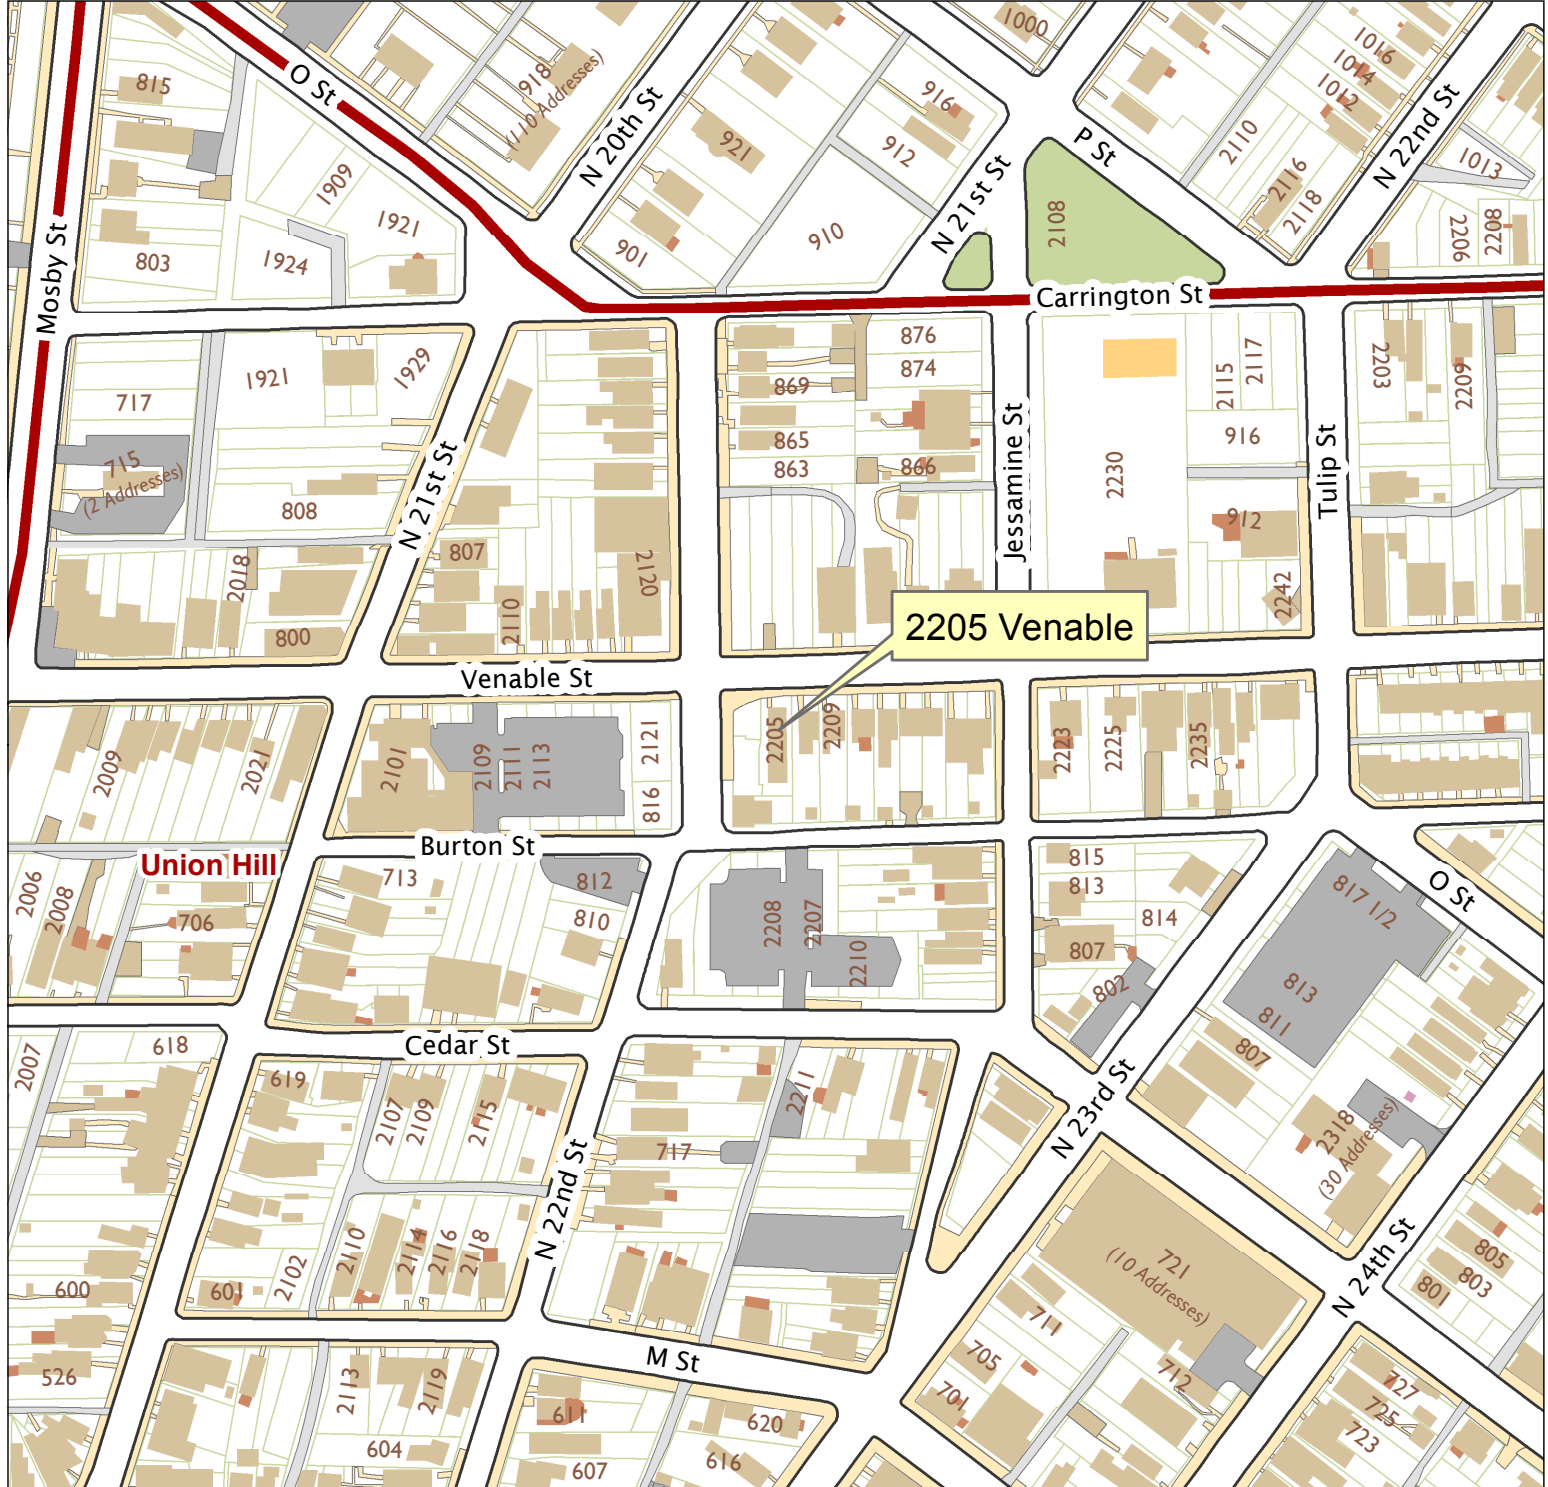

# 2205 Venable Street

City of Richmond, VA

Geographic Information Systems

1 inch = 200 feet

Map printed by palmquwd on 2016.09.13.

Document Path: G:\PDR\Planning & Preservation\CAR\Applications\Base Maps\Base Map.mxd

Disclaimer:

The City of Richmond assumes no liability either for any errors, omissions, or inaccuracies in the information provided regardless of the cause of such or for any decision made, action taken, or action not taken by the user in reliance upon any maps or information provided herein.

Location Reference