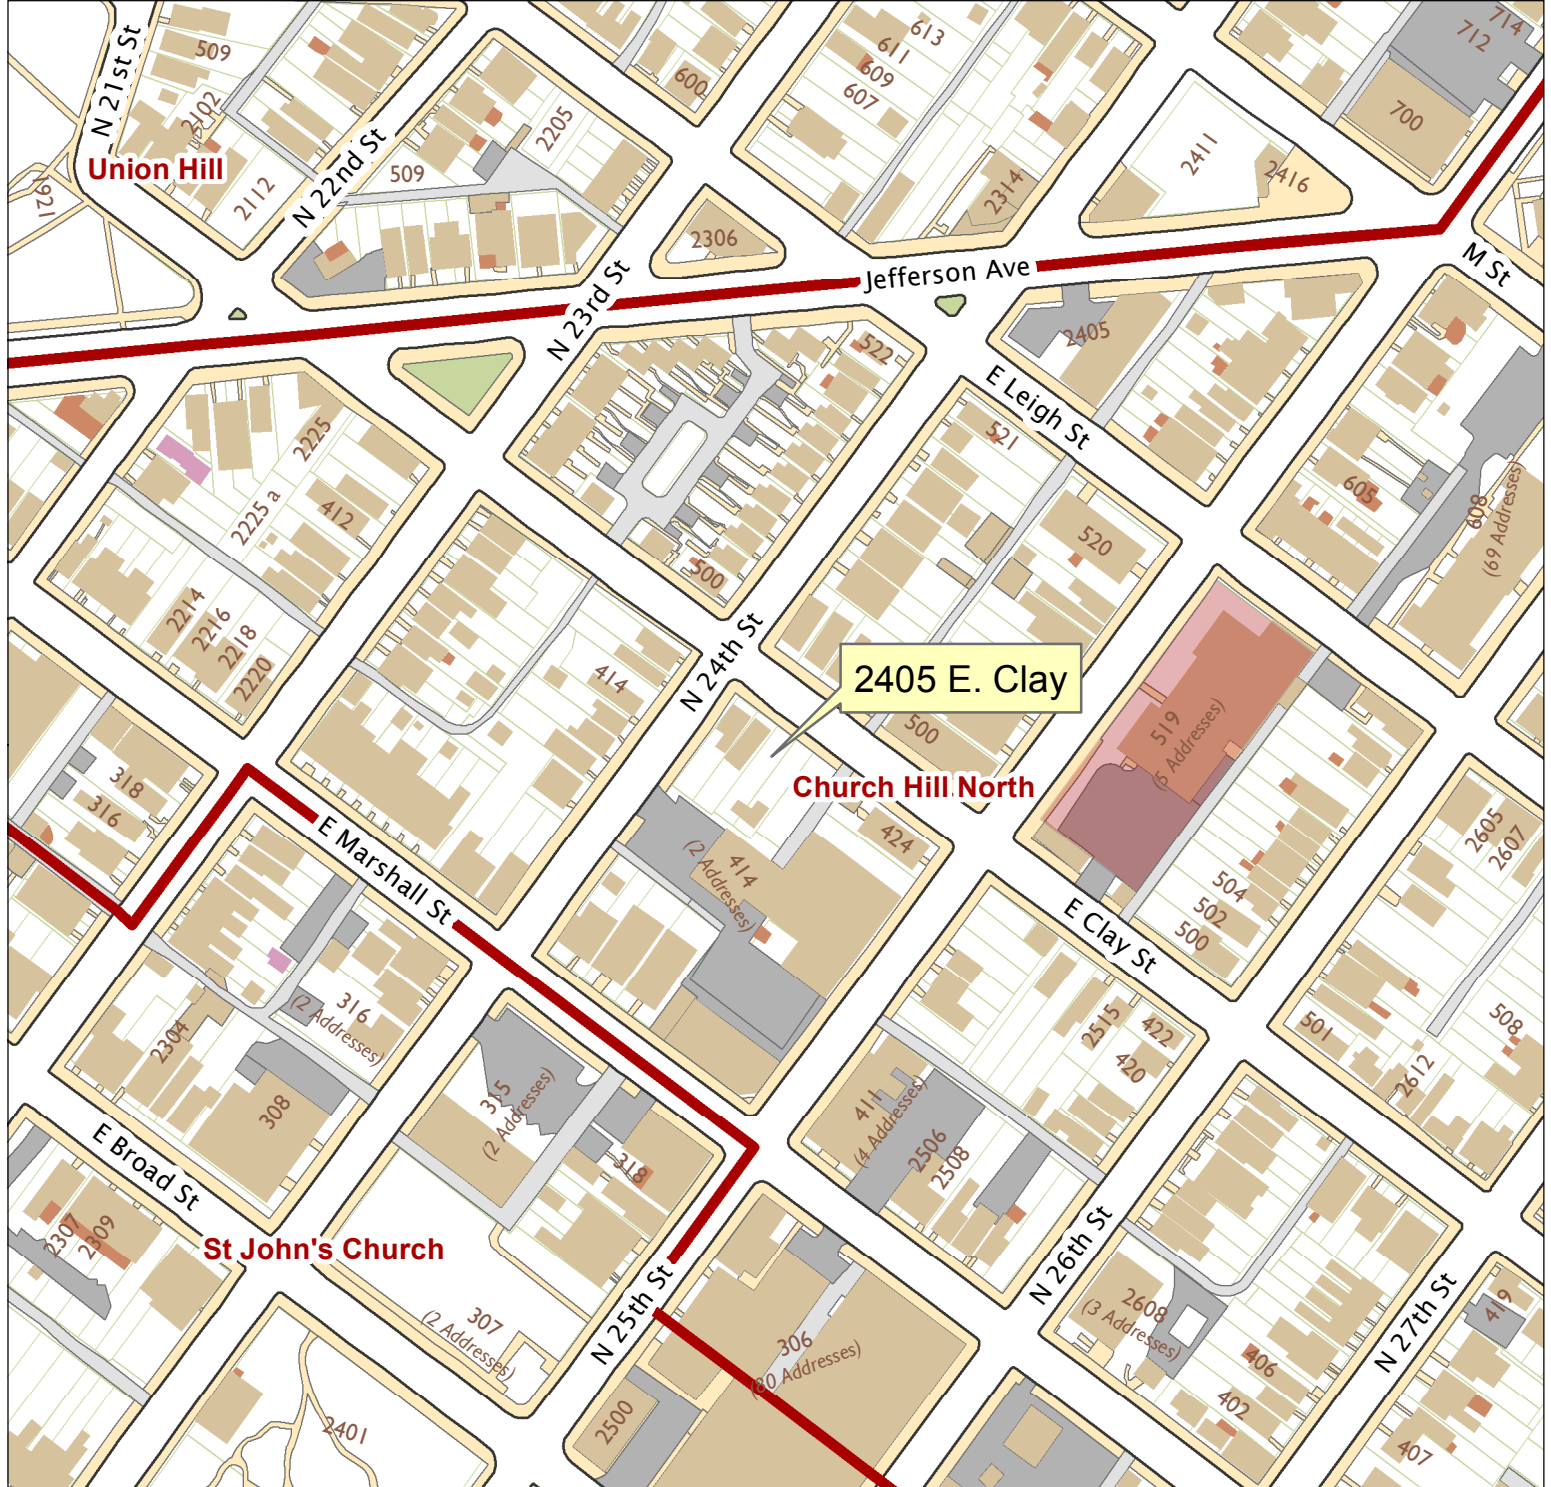

2405 E. Clay Street

City of Richmond, VA

Geographic Information Systems

Map printed by palmquwd on 2015.09.10.

Document Path: G:\PDR\Planning & Preservation\CAR\Applications\Base Maps\Base Map.mxd

Disclaimer:
The City of Richmond assumes no liability either for any errors, omissions, or inaccuracies in the information provided regardless of the cause of such or for any decision made, action taken, or action not taken by the user in reliance upon any maps or information provided herein.