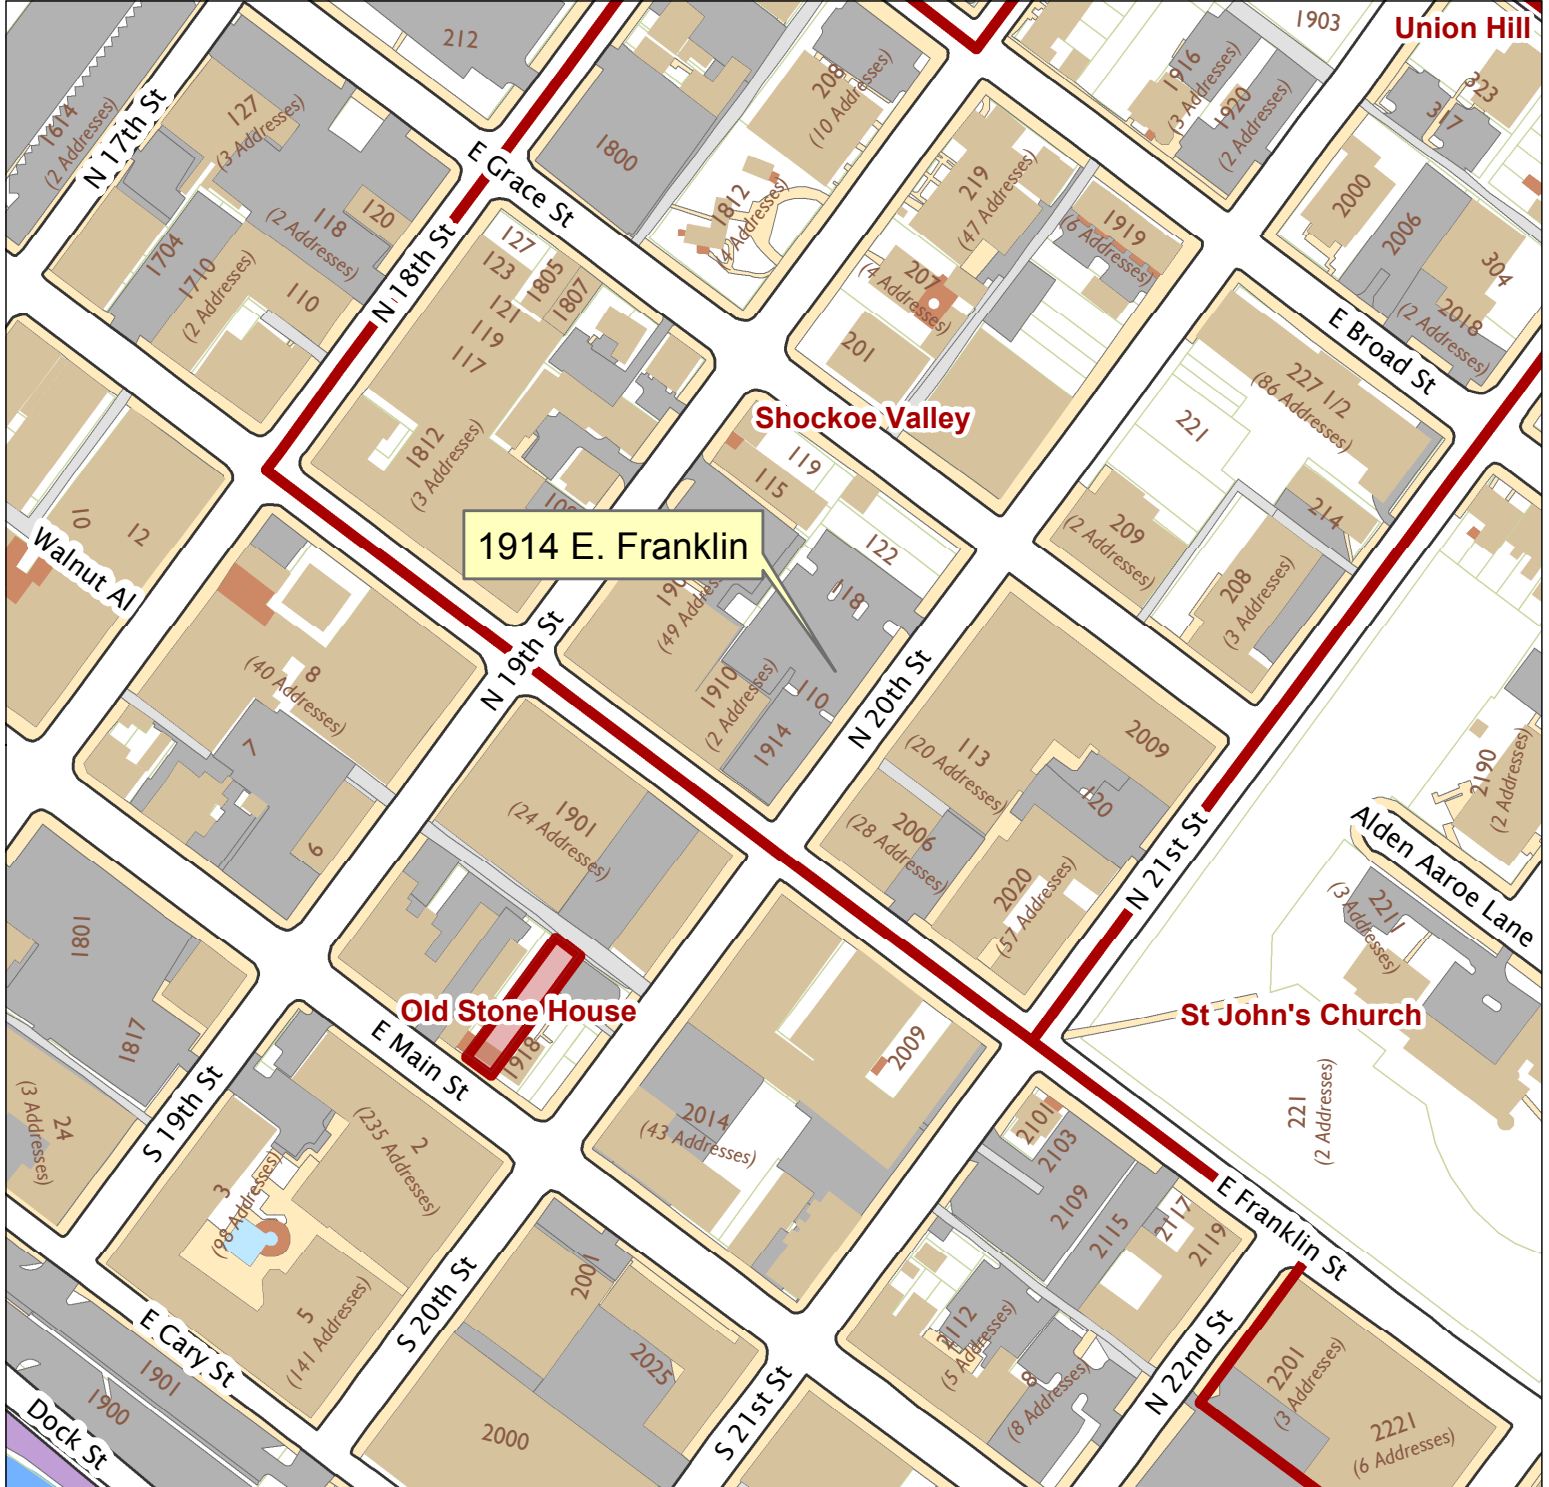

1914 E. Franklin Street

City of Richmond, VA

Geographic Information Systems

Map printed by palmquwd on 2015.04.16.

Document Path: G:\PDR\Planning & Preservation\CAR\Applications\Base Maps\Base Map.mxd

Disclaimer:
The City of Richmond assumes no liability either for any errors, omissions, or inaccuracies in the information provided regardless of the cause of such or for any decision made, action taken, or action not taken by the user in reliance upon any maps or information provided herein.