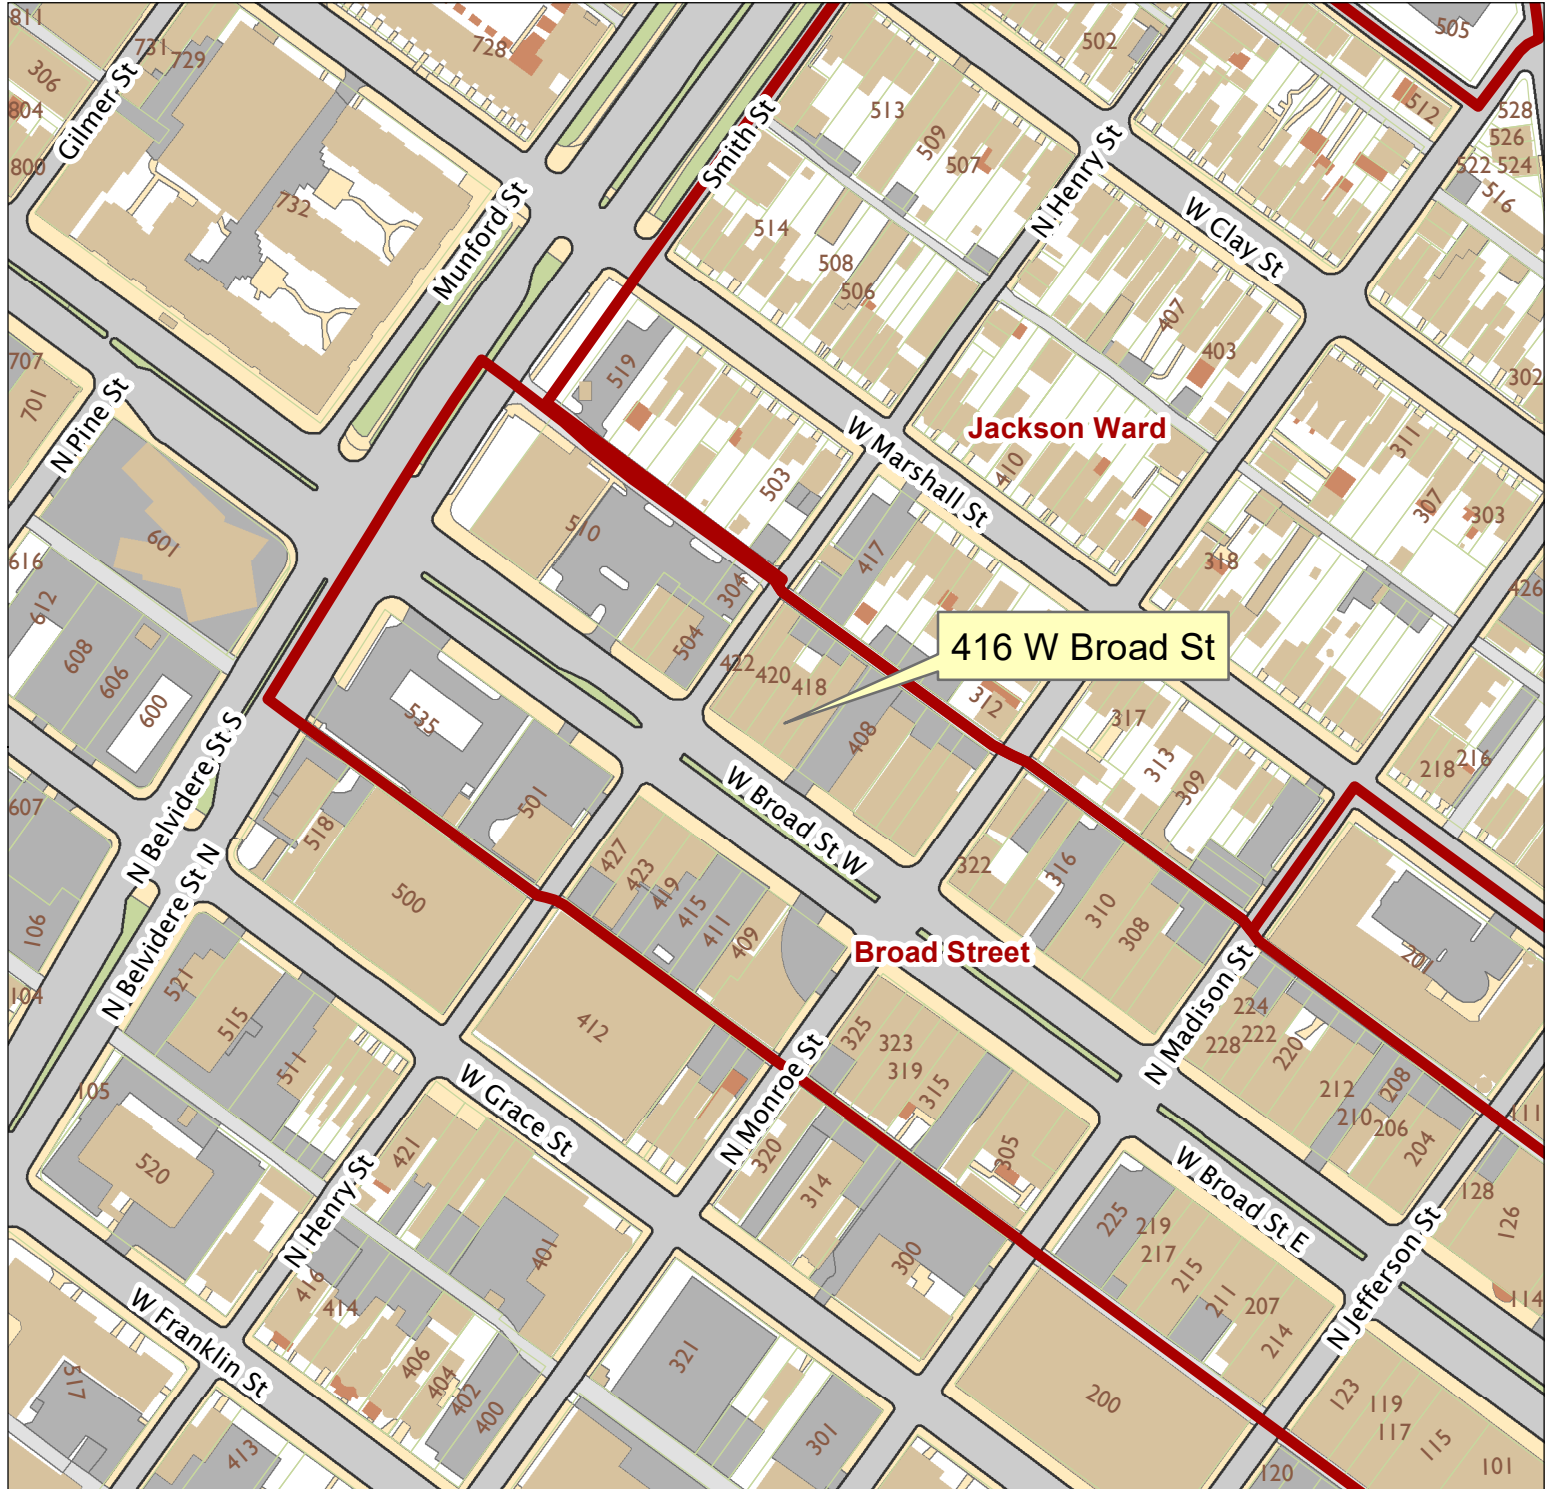

416 West Broad Street

City of Richmond, VA

Geographic Information Systems

1 inch = 200 feet

Map printed by jonescl2 on 2019.03.07.

Document Path: G:\PDR\Planning & Preservation\CAR\Meetings\00 Current Meeting\Base Maps\Tools\Base Map.mxd

Disclaimer:

The City of Richmond assumes no liability either for any errors, omissions, or inaccuracies in the information provided regardless of the cause of such or for any decision made, action taken, or action not taken by the user in reliance upon any maps or information provided herein.

Location Reference