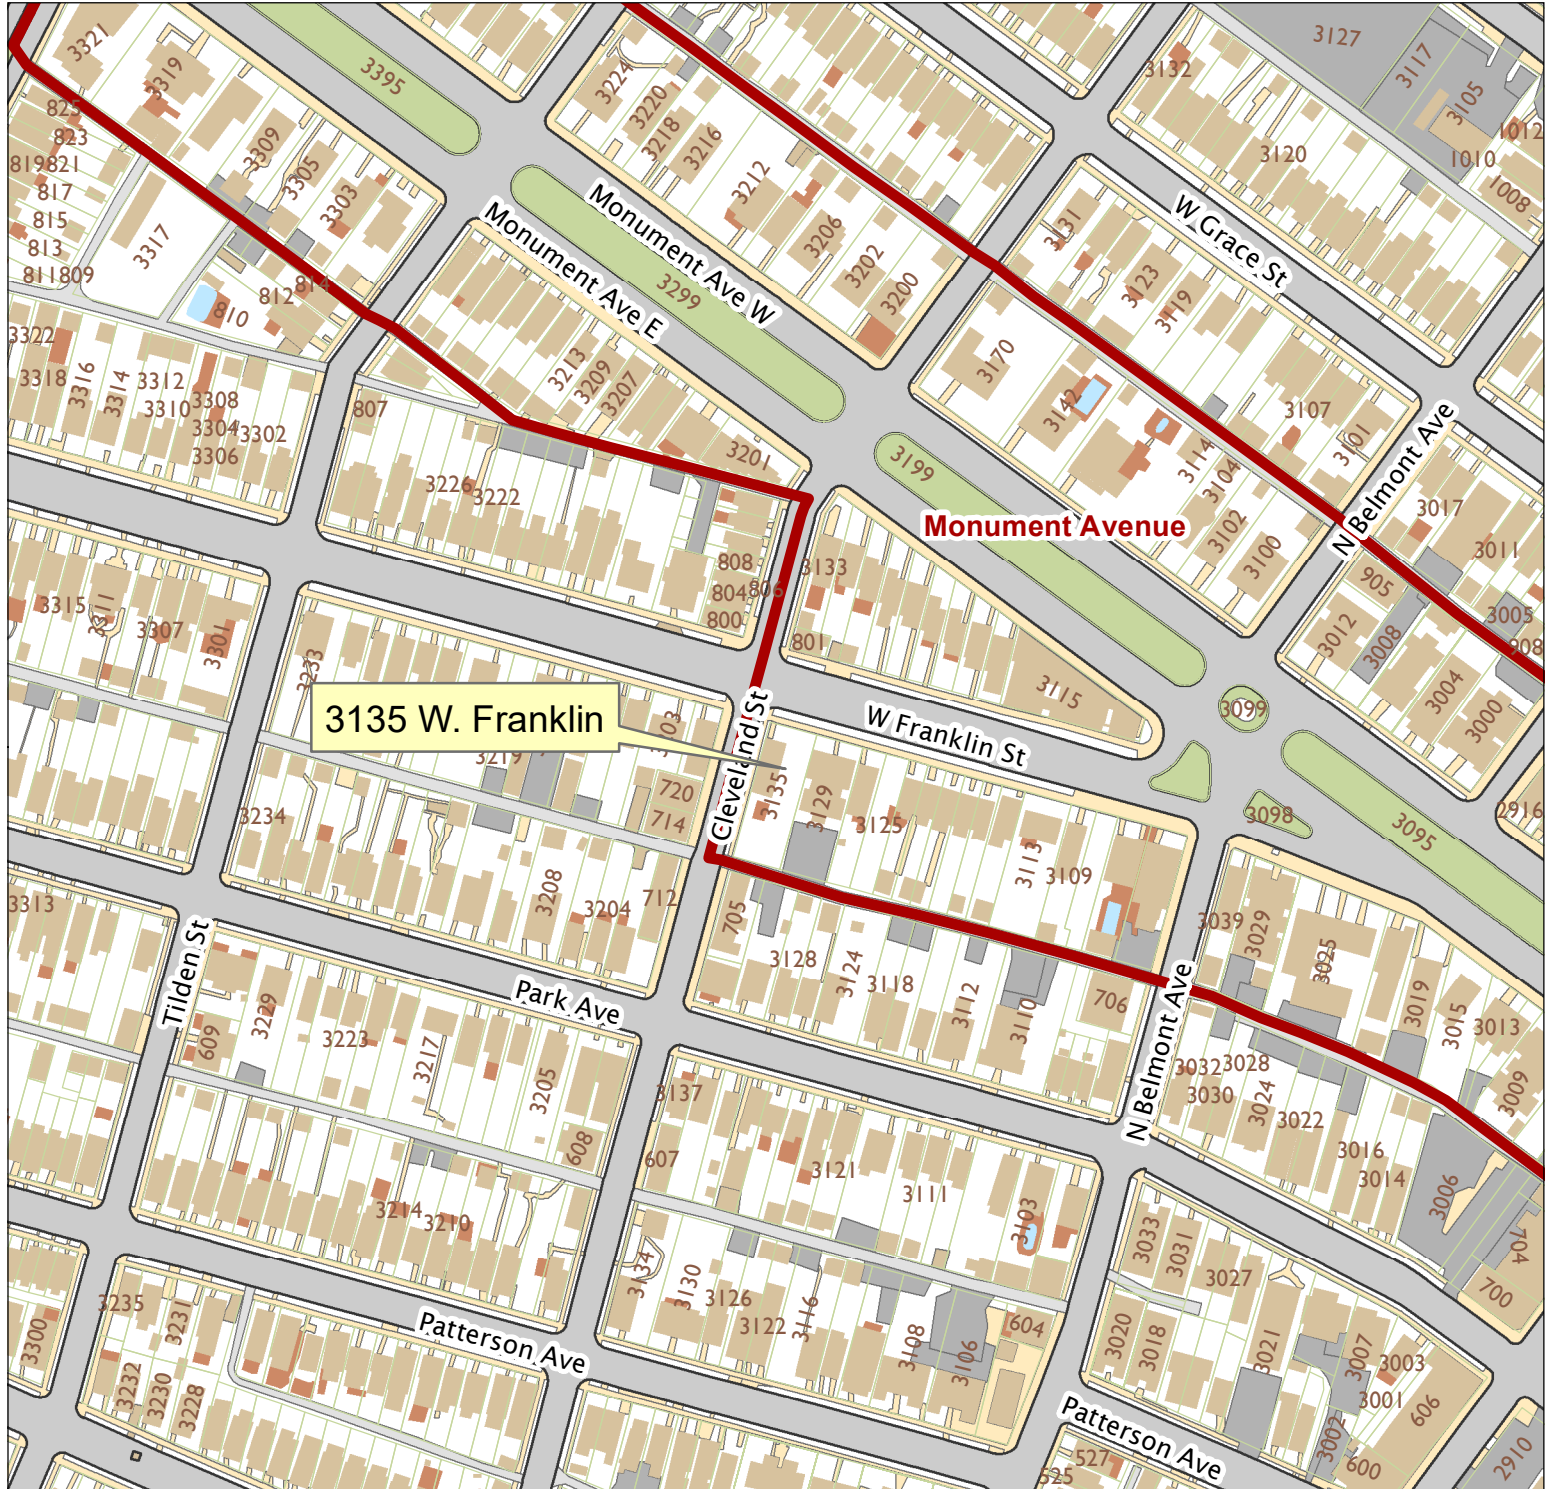

3135 W. Franklin Street

City of Richmond, VA

Geographic Information Systems

3135 W. Franklin

Monument Avenue

1 inch = 200 feet

Map printed by jonesl2 on 2019.03.07.

Document Path: G:\PDR\Planning & Preservation\CAR\Meetings\00 Current Meeting\Base Maps\Tools\Base Map.mxd

Disclaimer:
The City of Richmond assumes no liability either for any errors, omissions, or inaccuracies in the information provided regardless of the cause of such or for any decision made, action taken, or action not taken by the user in reliance upon any maps or information provided herein.

Location Reference