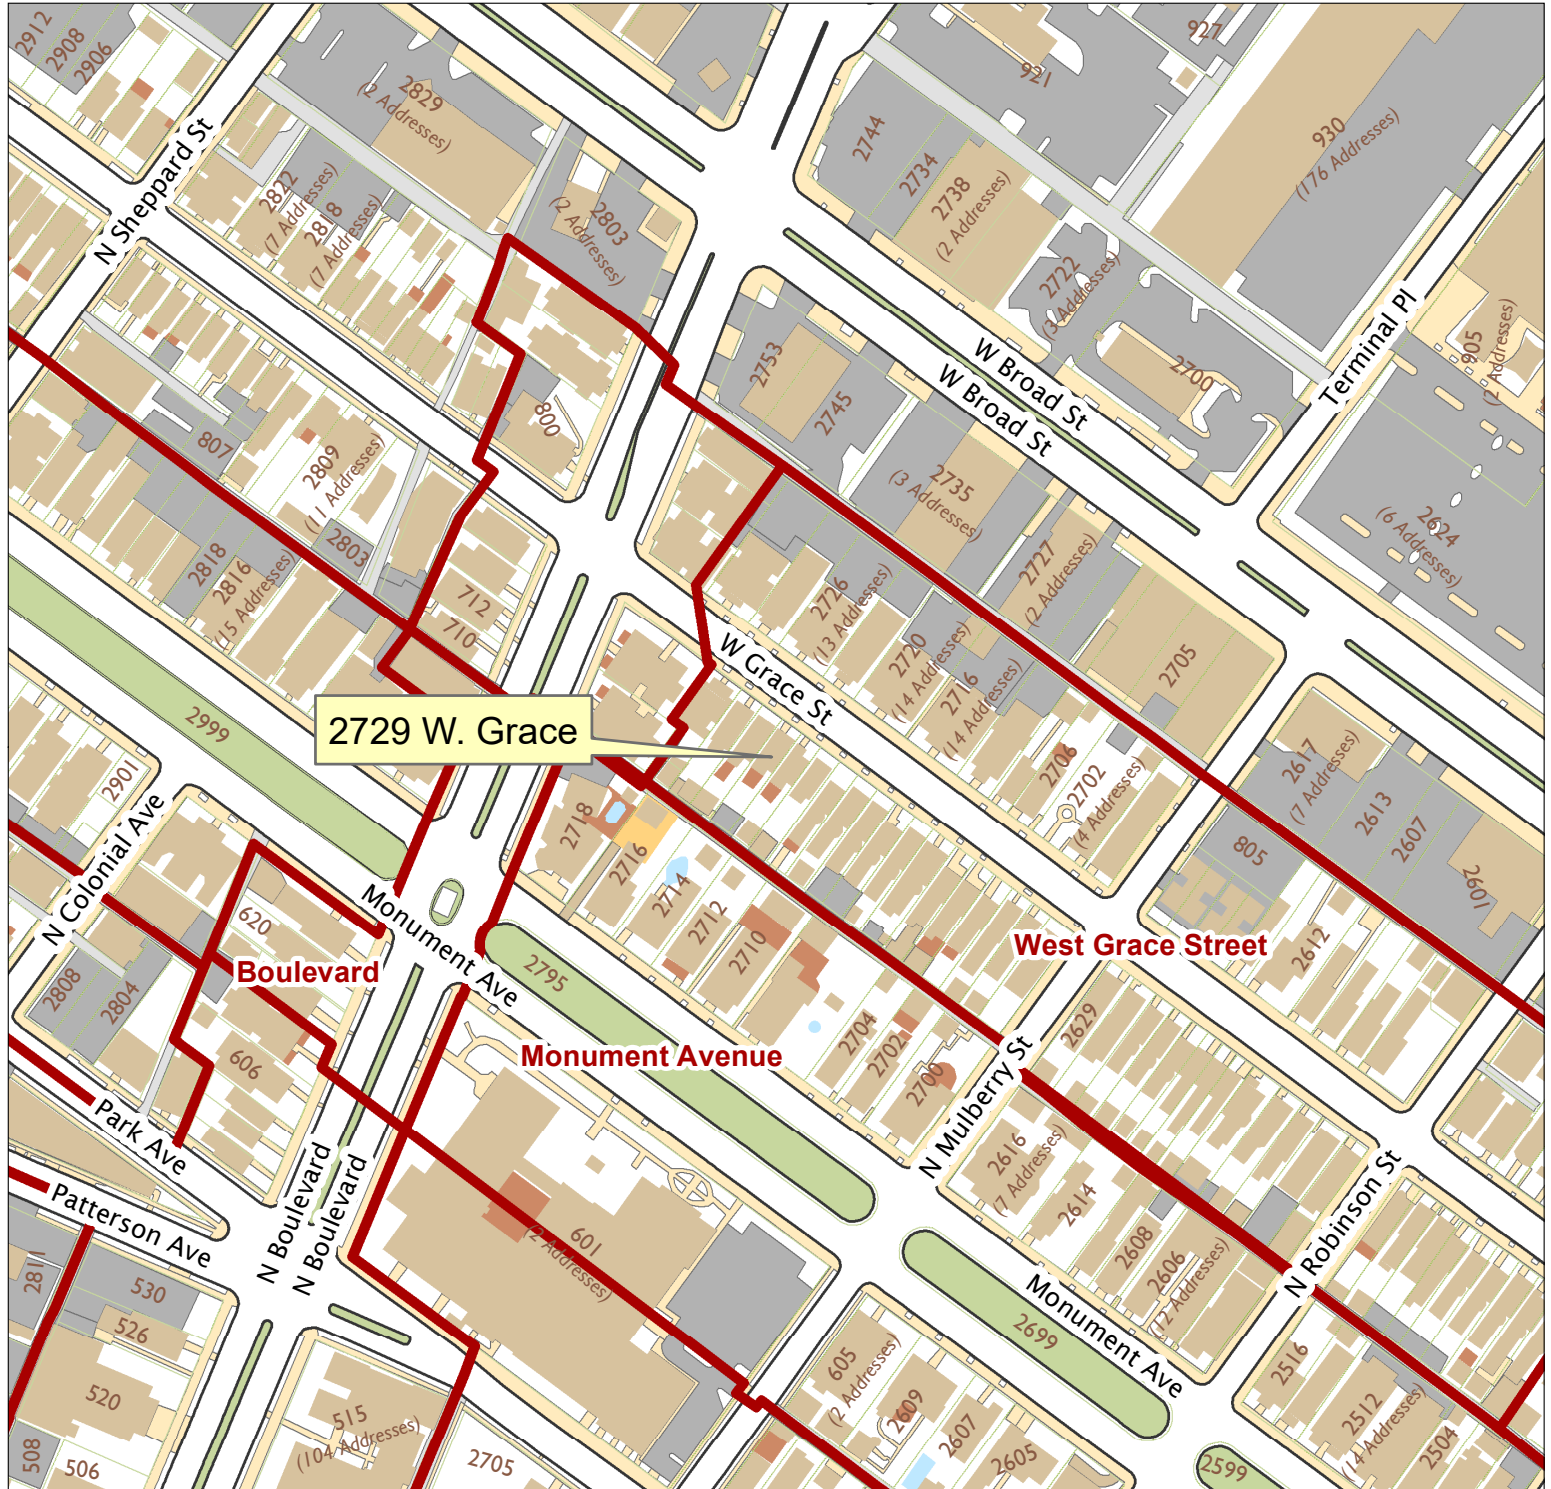

2729 W. Grace Street

City of Richmond, VA

Geographic Information Systems

2729 W. Grace

Boulevard

Monument Avenue

West Grace Street

1 inch = 200 feet

Map printed by jeffricr on 2018.08.01.

Document Path: \\Dit-file02-pv\commdev\$\PDR\Planning & Preservation\CAR\Applications\Base Maps\Base Map.mxd

Disclaimer:
The City of Richmond assumes no liability either for any errors, omissions, or inaccuracies in the information provided regardless of the cause of such or for any decision made, action taken, or action not taken by the user in reliance upon any maps or information provided herein.

Location Reference