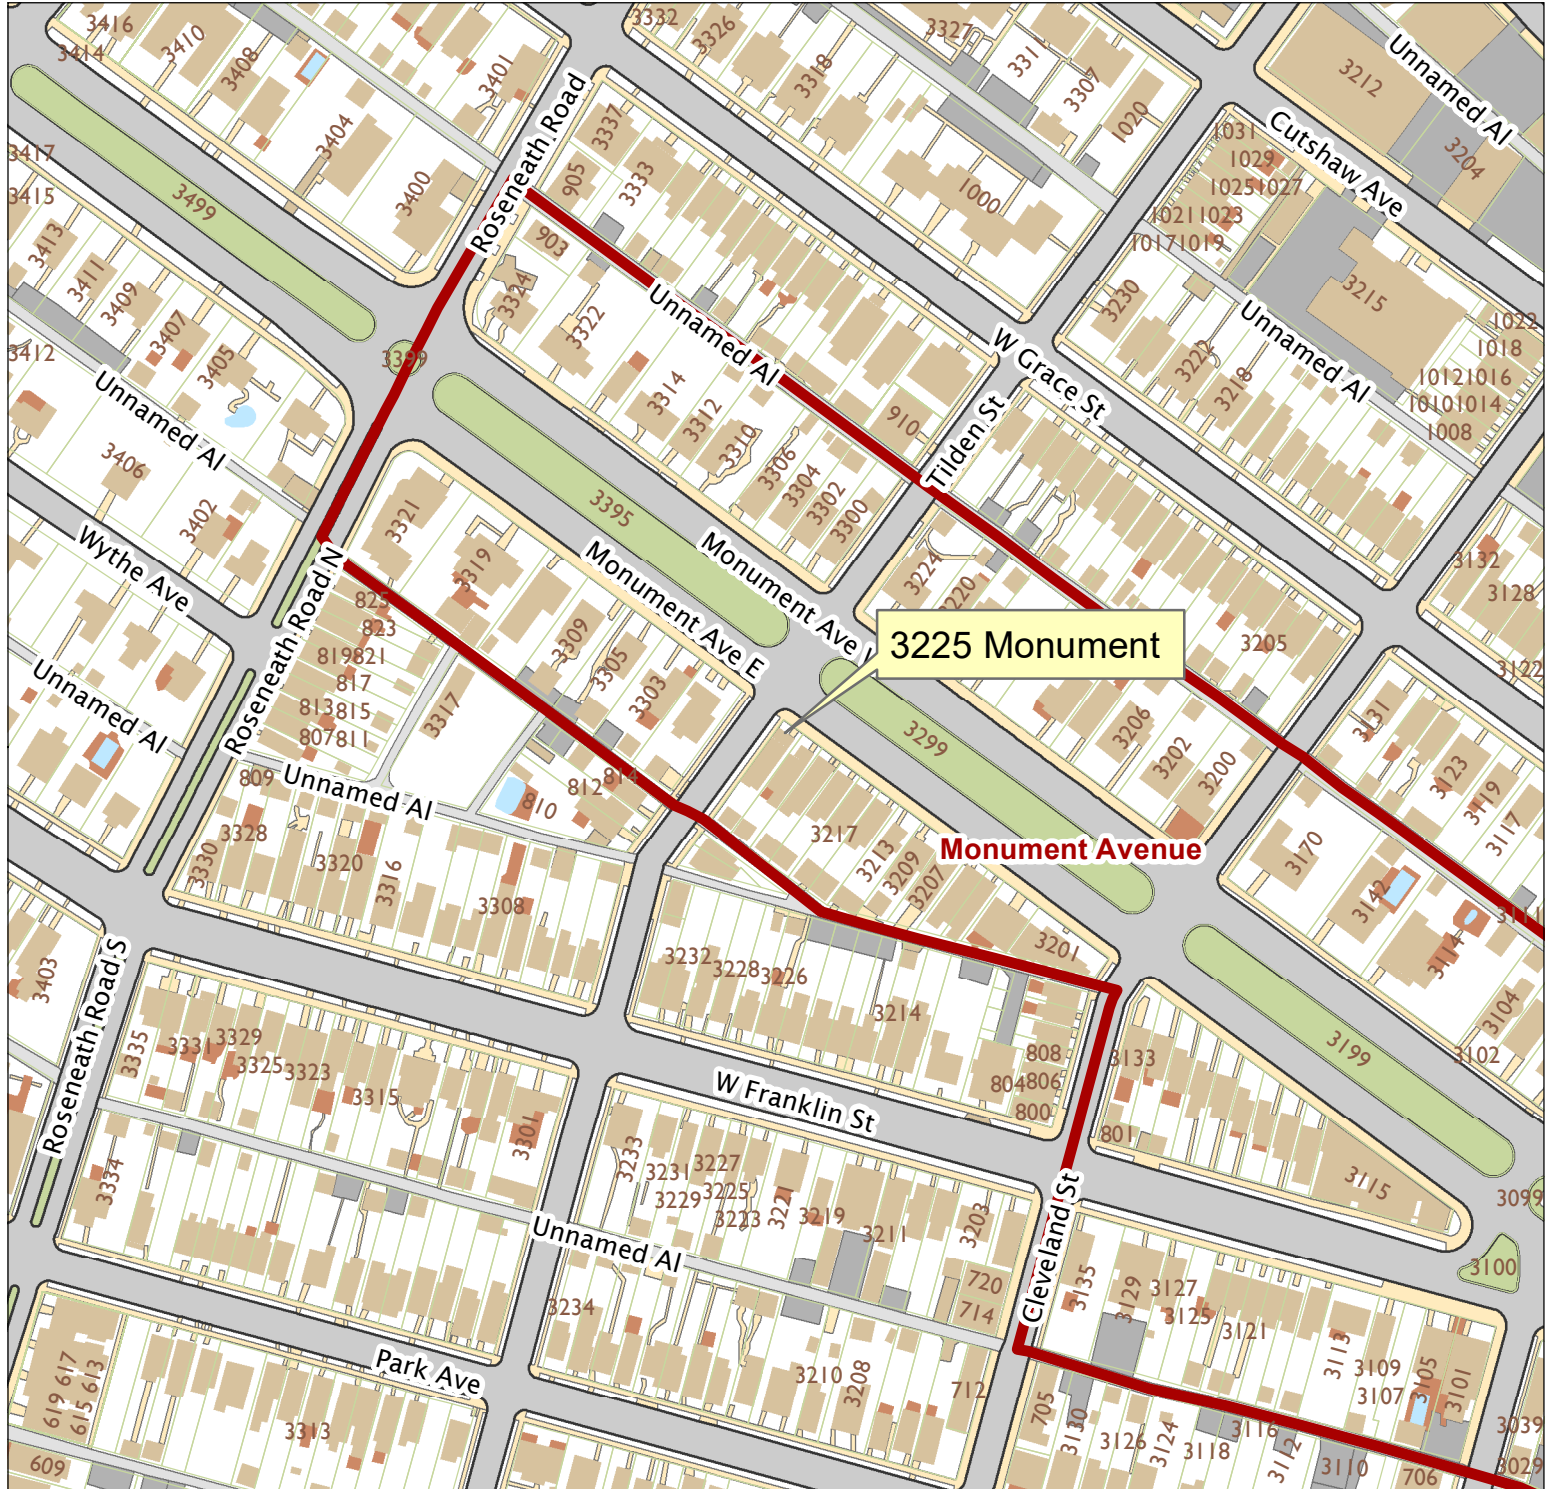

# 3225 Monument Avenue

City of Richmond, VA

Geographic Information Systems

Map printed by jonescl2 on 2019.03.07.

Document Path: G:\PDR\Planning & Preservation\CAR\Meetings\00 Current Meeting\Base Maps\Tools\Base Map.mxd

Disclaimer:  
The City of Richmond assumes no liability either for any errors, omissions, or inaccuracies in the information provided regardless of the cause of such or for any decision made, action taken, or action not taken by the user in reliance upon any maps or information provided herein.