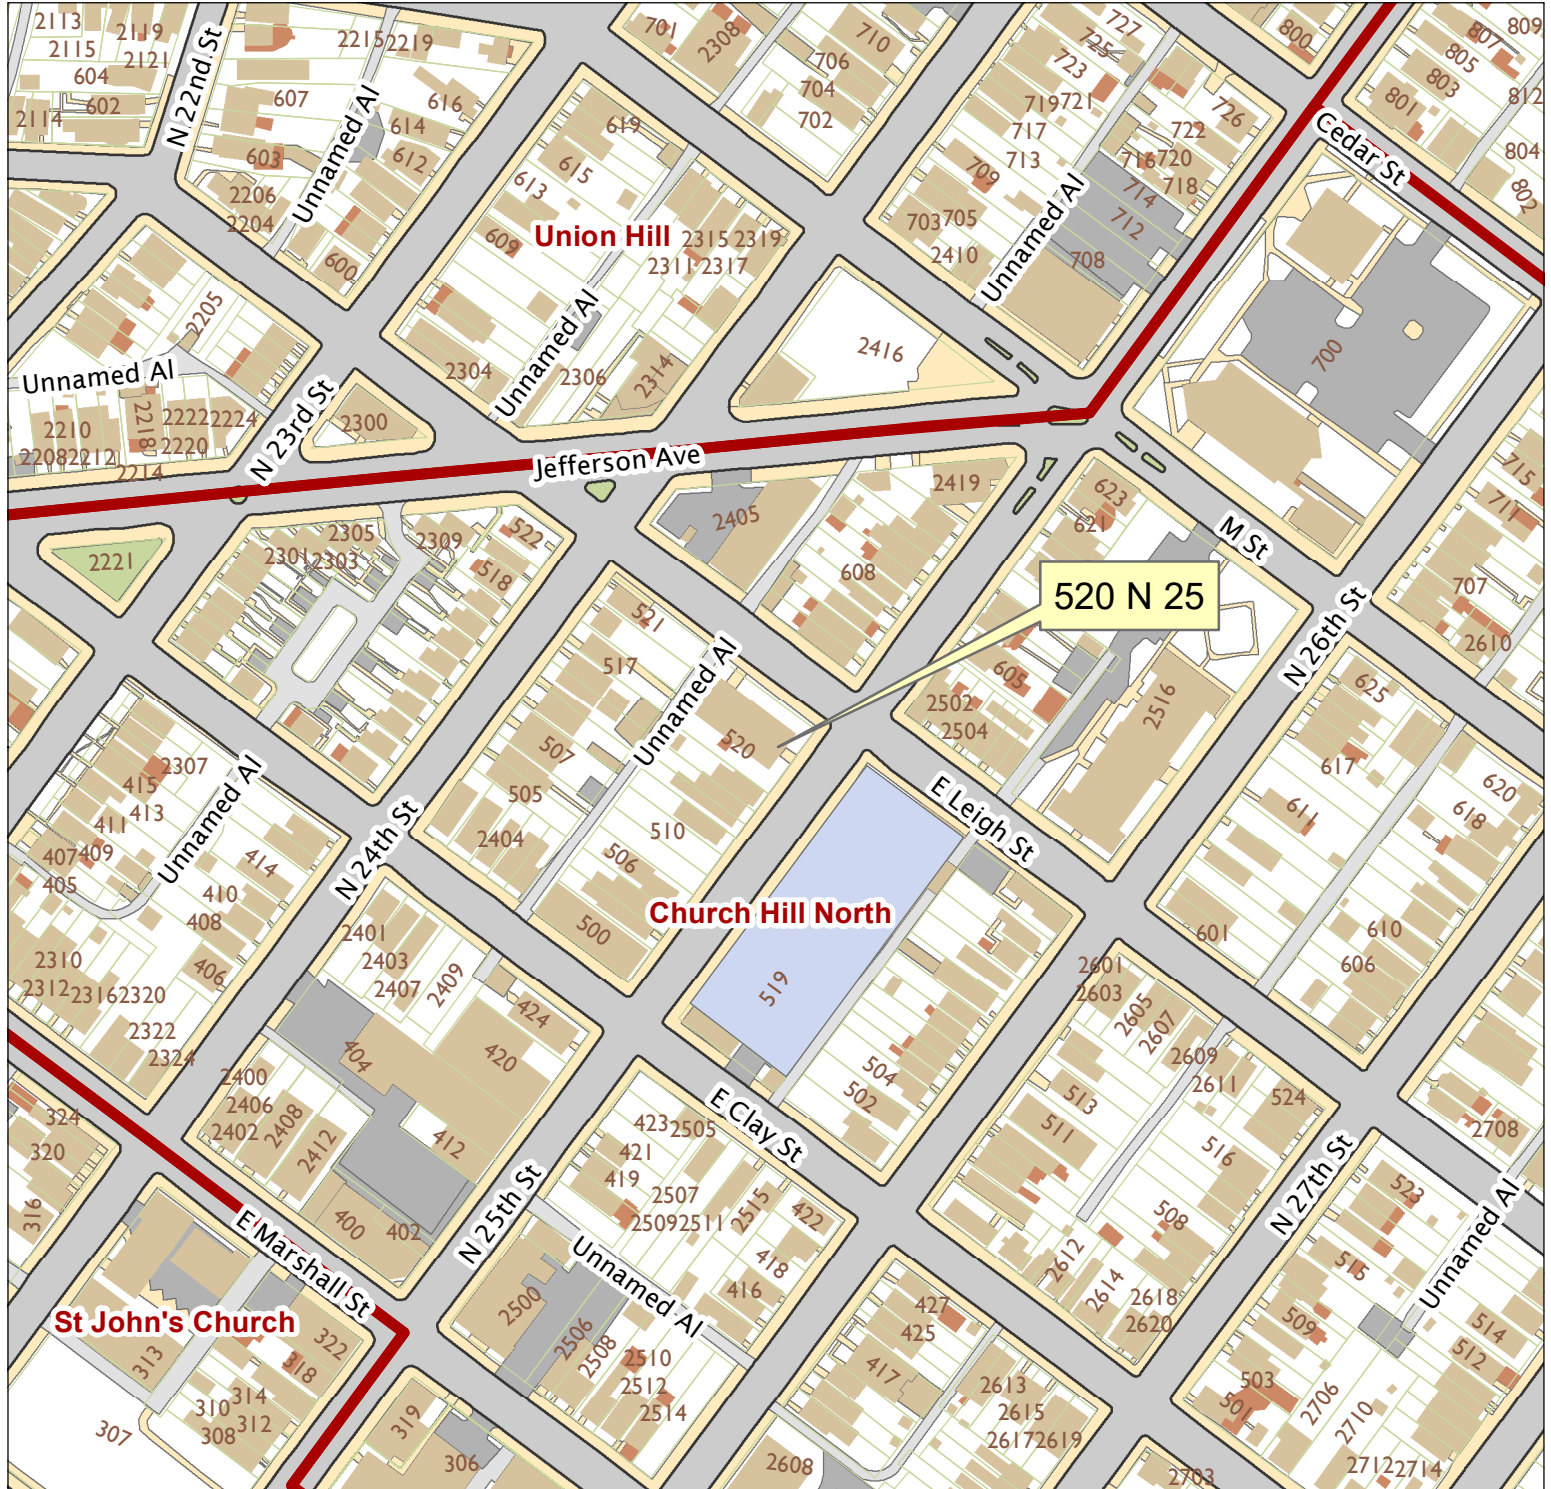

520 North 25th Street

City of Richmond, VA

Geographic Information Systems

520 N 25

1 inch = 200 feet

Map printed by jonescl2 on 2019.03.07.

Document Path: G:\PDR\Planning & Preservation\CAR\Meetings\00 Current Meeting\Base Maps\Tools\Base Map.mxd

Disclaimer:
The City of Richmond assumes no liability either for any errors, omissions, or inaccuracies in the information provided regardless of the cause of such or for any decision made, action taken, or action not taken by the user in reliance upon any maps or information provided herein.

Location Reference