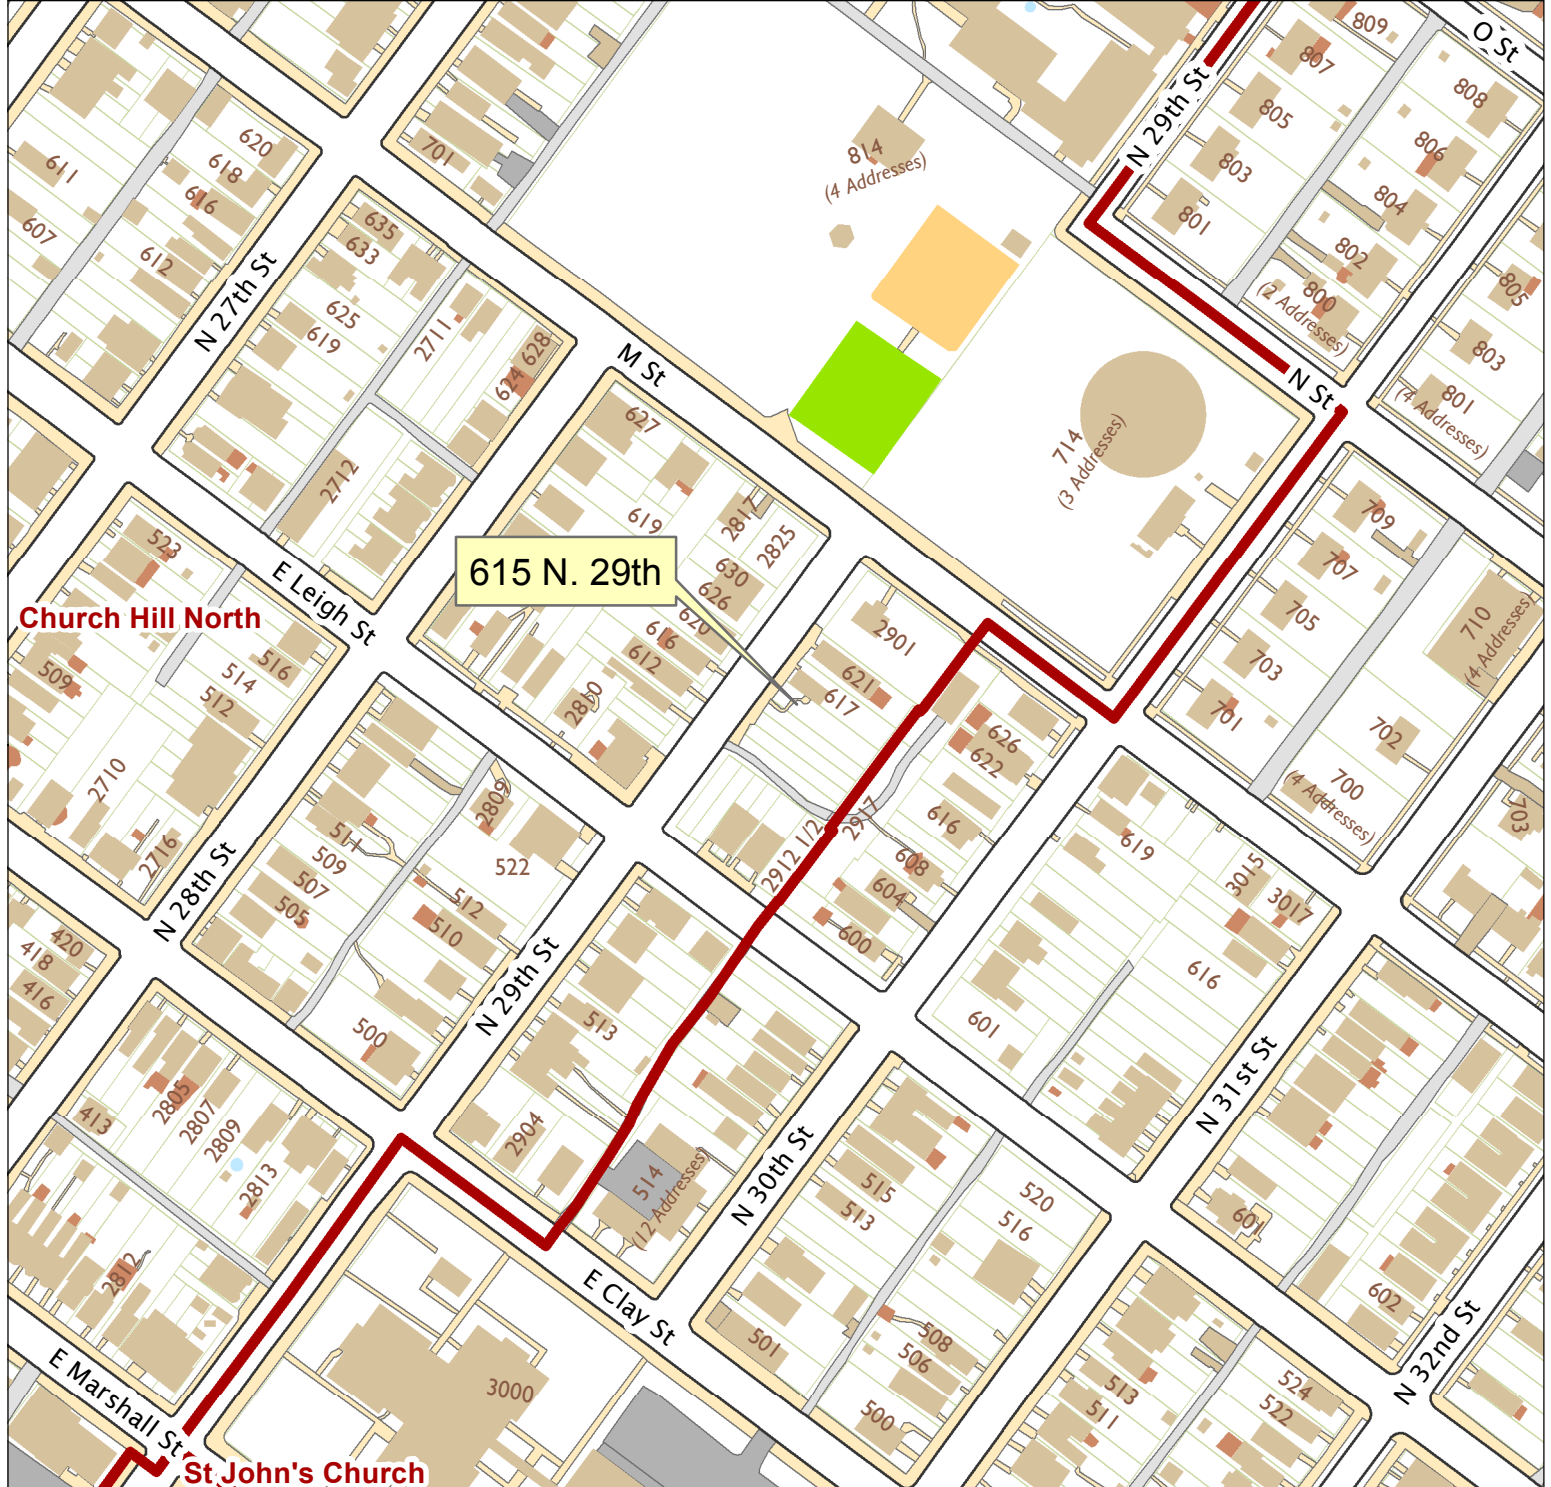

615 N. 29th Street

City of Richmond, VA

Geographic Information Systems

1 inch = 200 feet

Map printed by palmquwd on 2014.11.20.

Document Path: G:\PDR\Planning & Preservation\CAR\Applications\Base Maps\Base Map.mxd

Disclaimer:

The City of Richmond assumes no liability either for any errors, omissions, or inaccuracies in the information provided regardless of the cause of such or for any decision made, action taken, or action not taken by the user in reliance upon any maps or information provided herein.

Location Reference