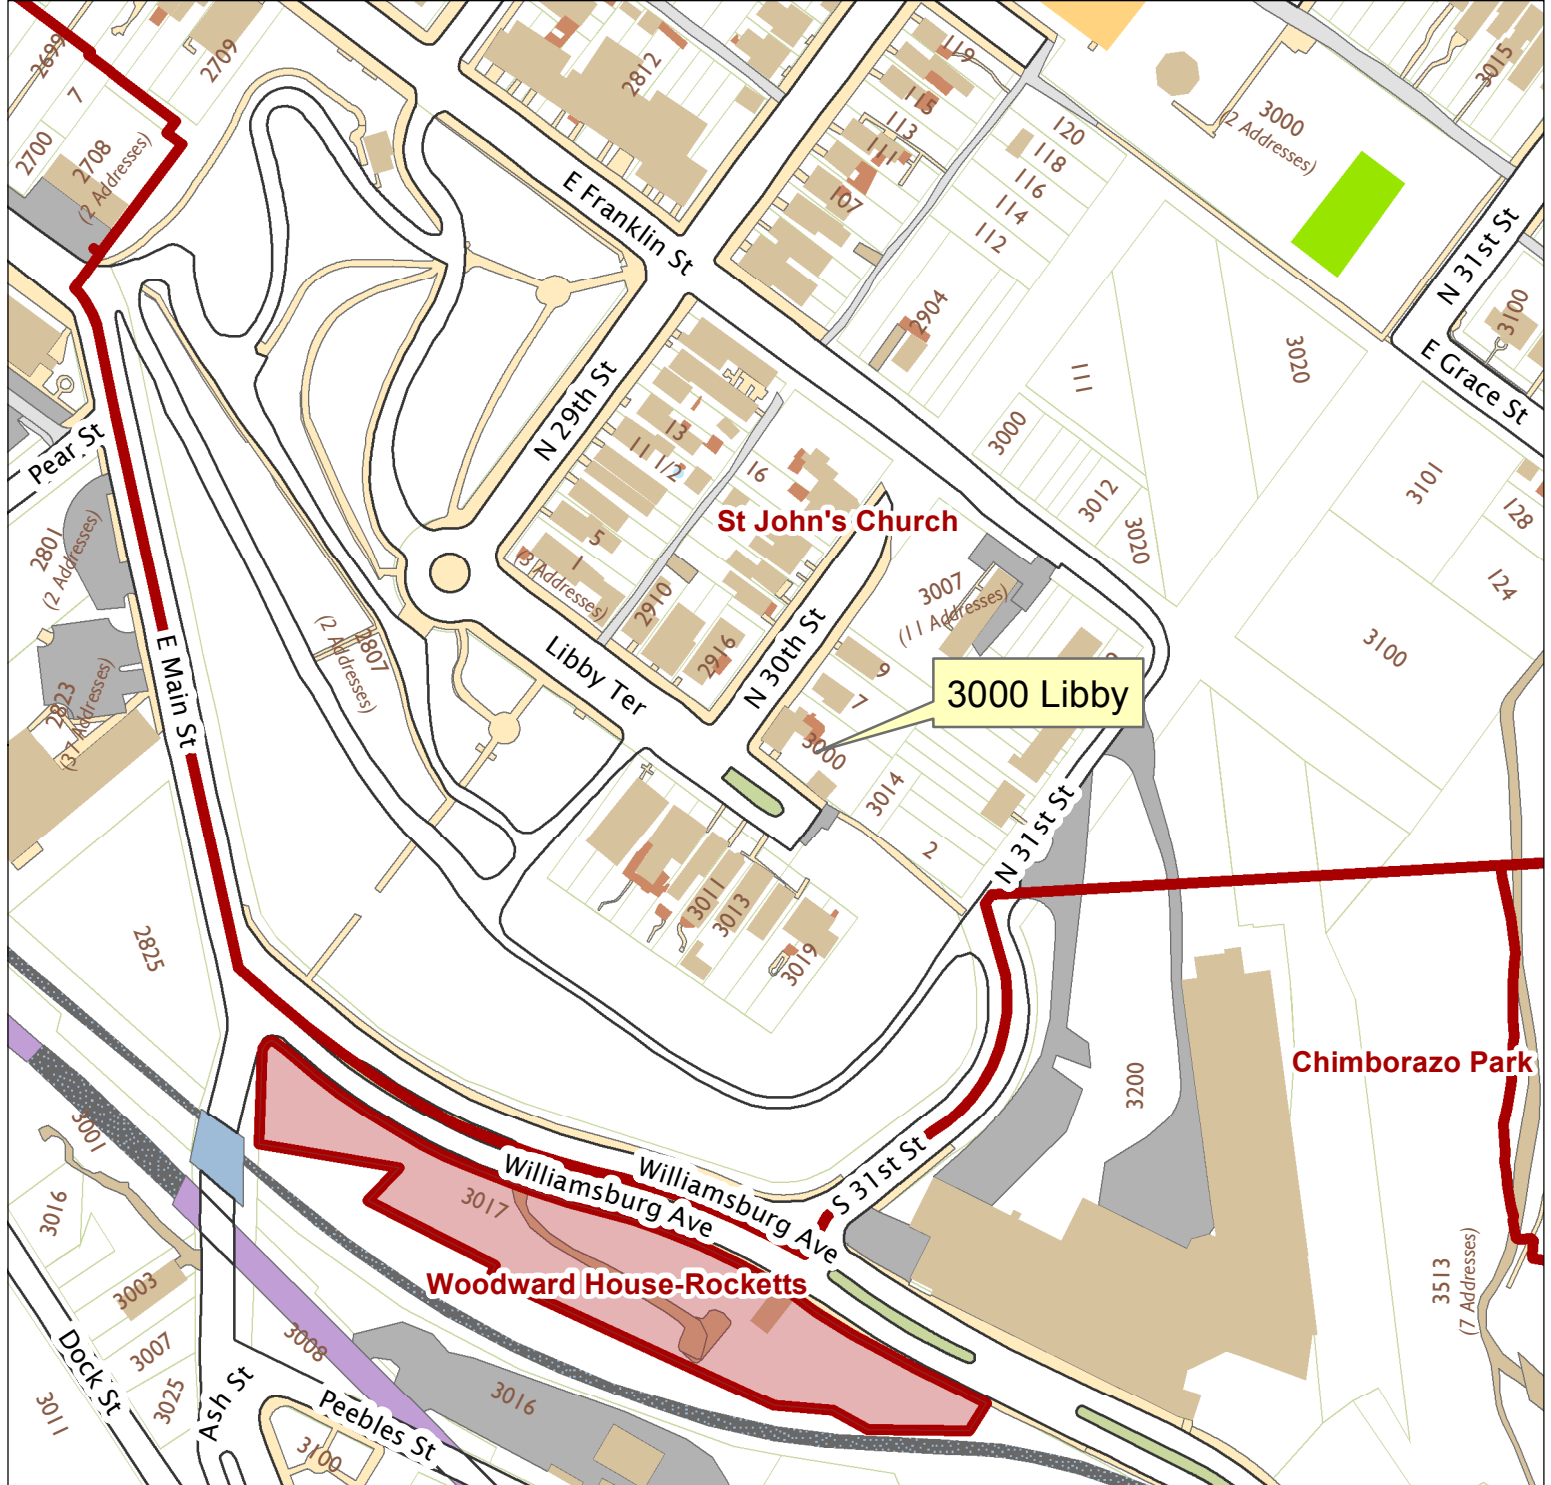

3000 Libby Terrace

City of Richmond, VA

Geographic Information Systems

Map printed by palmquwd on 2015.03.04.

Document Path: G:\PDR\Planning & Preservation\CAR\Applications\Base Maps\Base Map.mxd

Disclaimer:
The City of Richmond assumes no liability either for any errors, omissions, or inaccuracies in the information provided regardless of the cause of such or for any decision made, action taken, or action not taken by the user in reliance upon any maps or information provided herein.