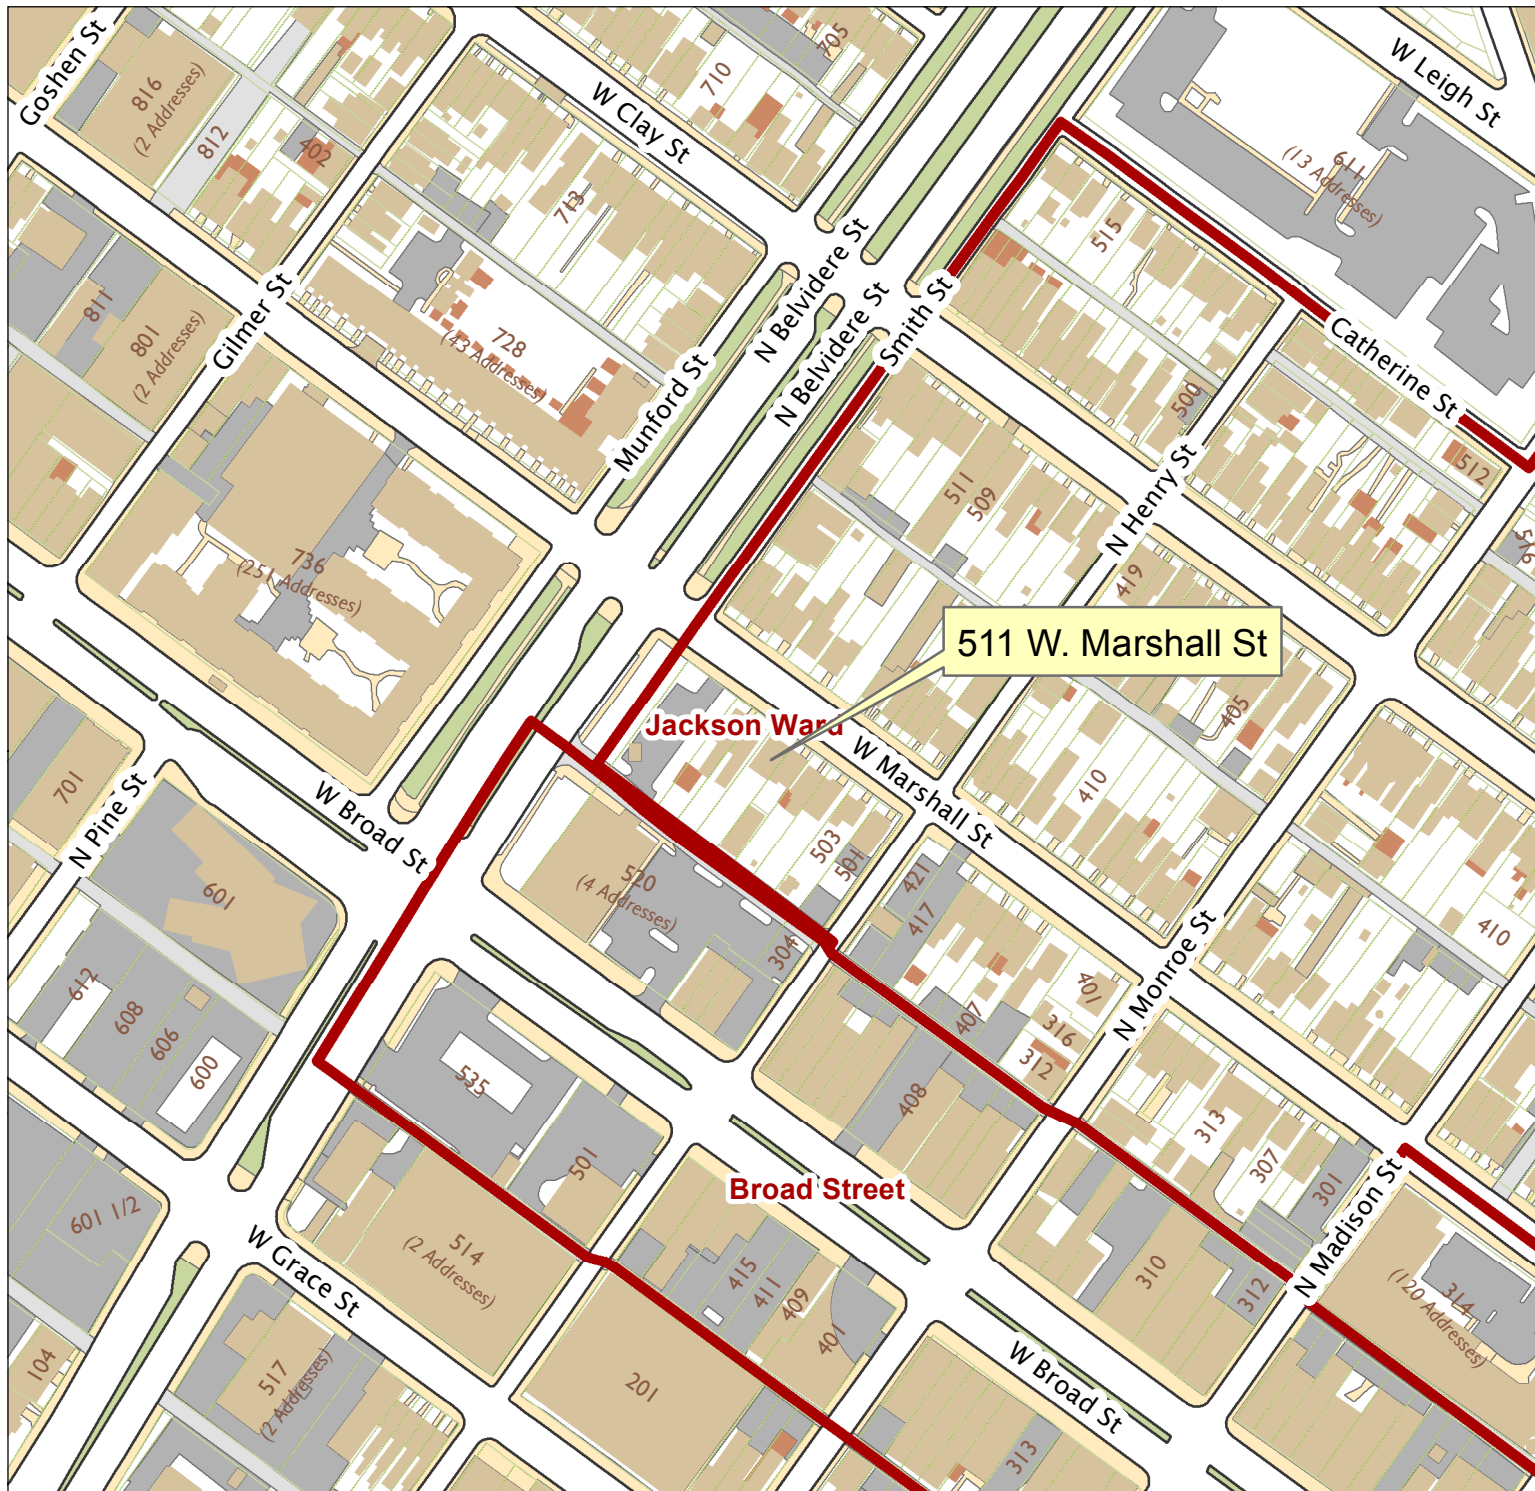

# 511 West Marshall Street

City of Richmond, VA

Geographic Information Systems

1 inch = 200 feet

Map printed by jonescl2 on 2018.11.29.

Document Path: G:\PDR\Planning & Preservation\CAR\Meetings\00 Current Meeting\Base Maps\Tools\Base Map.mxd

**Disclaimer:**

The City of Richmond assumes no liability either for any errors, omissions, or inaccuracies in the information provided regardless of the cause of such or for any decision made, action taken, or action not taken by the user in reliance upon any maps or information provided herein.

Location Reference