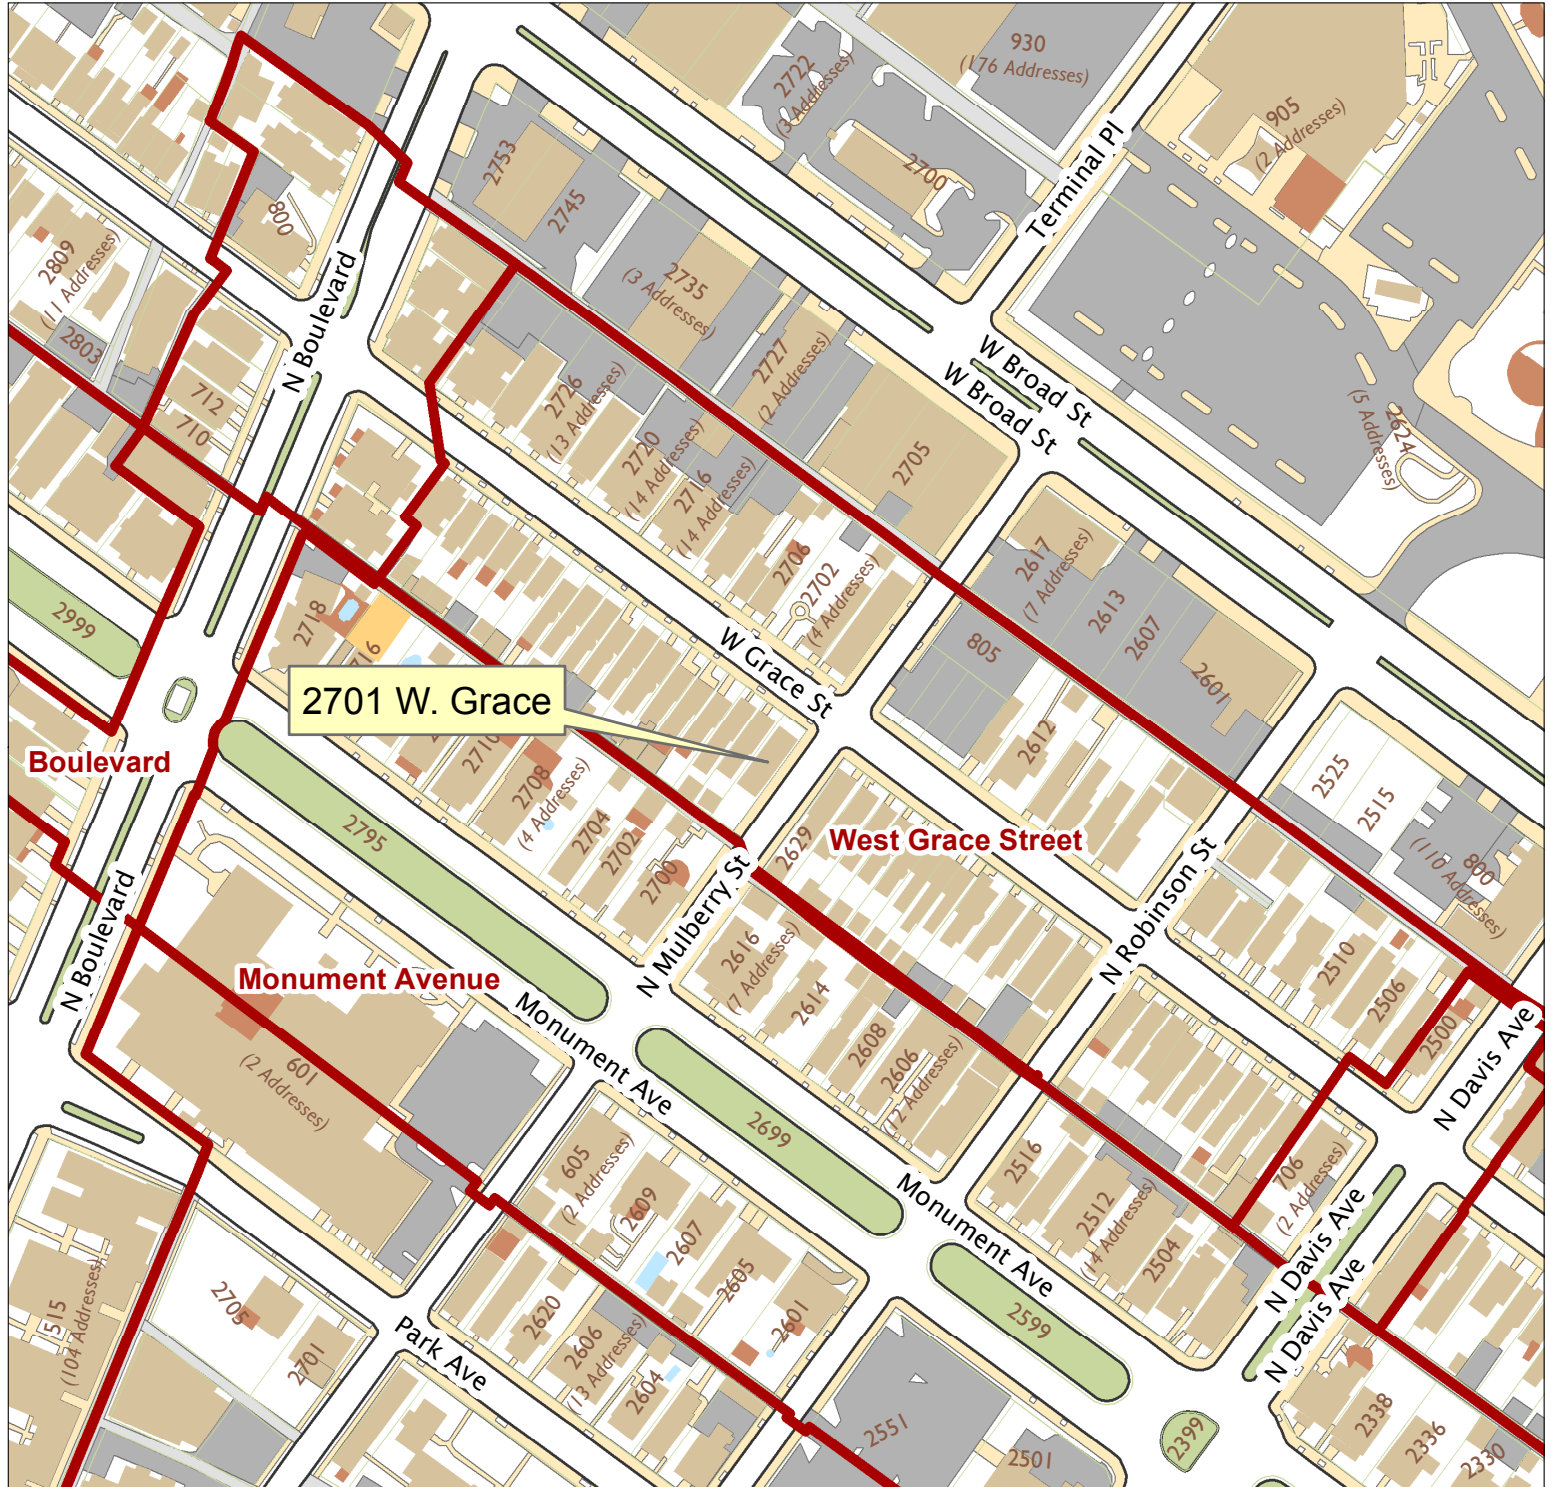

# 2701 W. Grace

City of Richmond, VA

Geographic Information Systems

2701 W. Grace

Boulevard

West Grace Street

Monument Avenue

1 inch = 200 feet

Map printed by jeffricr on 2017.01.17.

Document Path: \\D:\file02-pv\commdev\S\PDR\Planning & Preservation\CAR\Applications\Base Maps\Base Map.mxd

Disclaimer:  
The City of Richmond assumes no liability either for any errors, omissions, or inaccuracies in the information provided regardless of the cause of such or for any decision made, action taken, or action not taken by the user in reliance upon any maps or information provided herein.

Location Reference