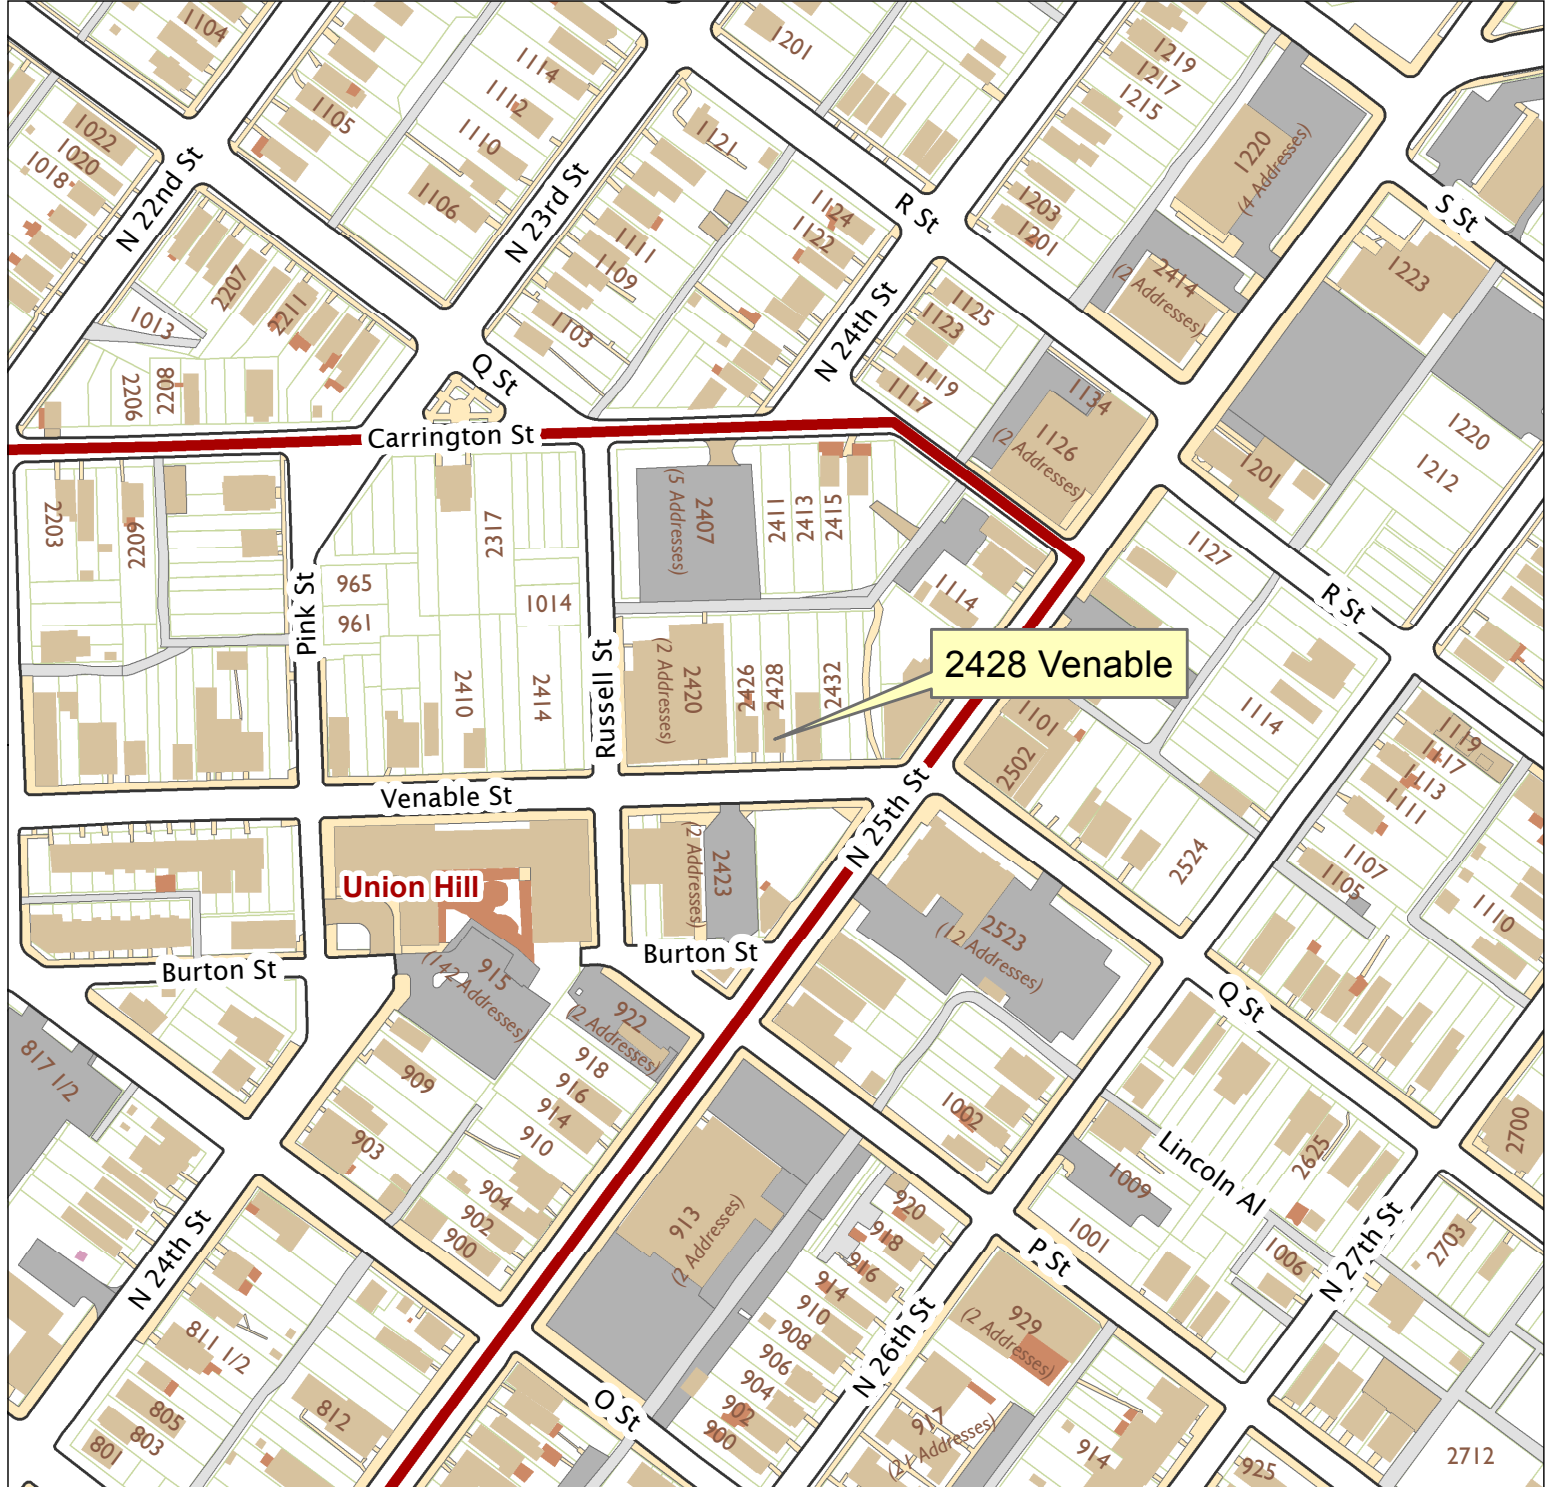

# 2428 Venable Street

City of Richmond, VA

Geographic Information Systems

1 inch = 200 feet

Map printed by palmquwd on 2016.08.08.

Document Path: G:\PDR\Planning & Preservation\CAR\Applications\Base Maps\Base Map.mxd

**Disclaimer:**

The City of Richmond assumes no liability either for any errors, omissions, or inaccuracies in the information provided regardless of the cause of such or for any decision made, action taken, or action not taken by the user in reliance upon any maps or information provided herein.

Location Reference