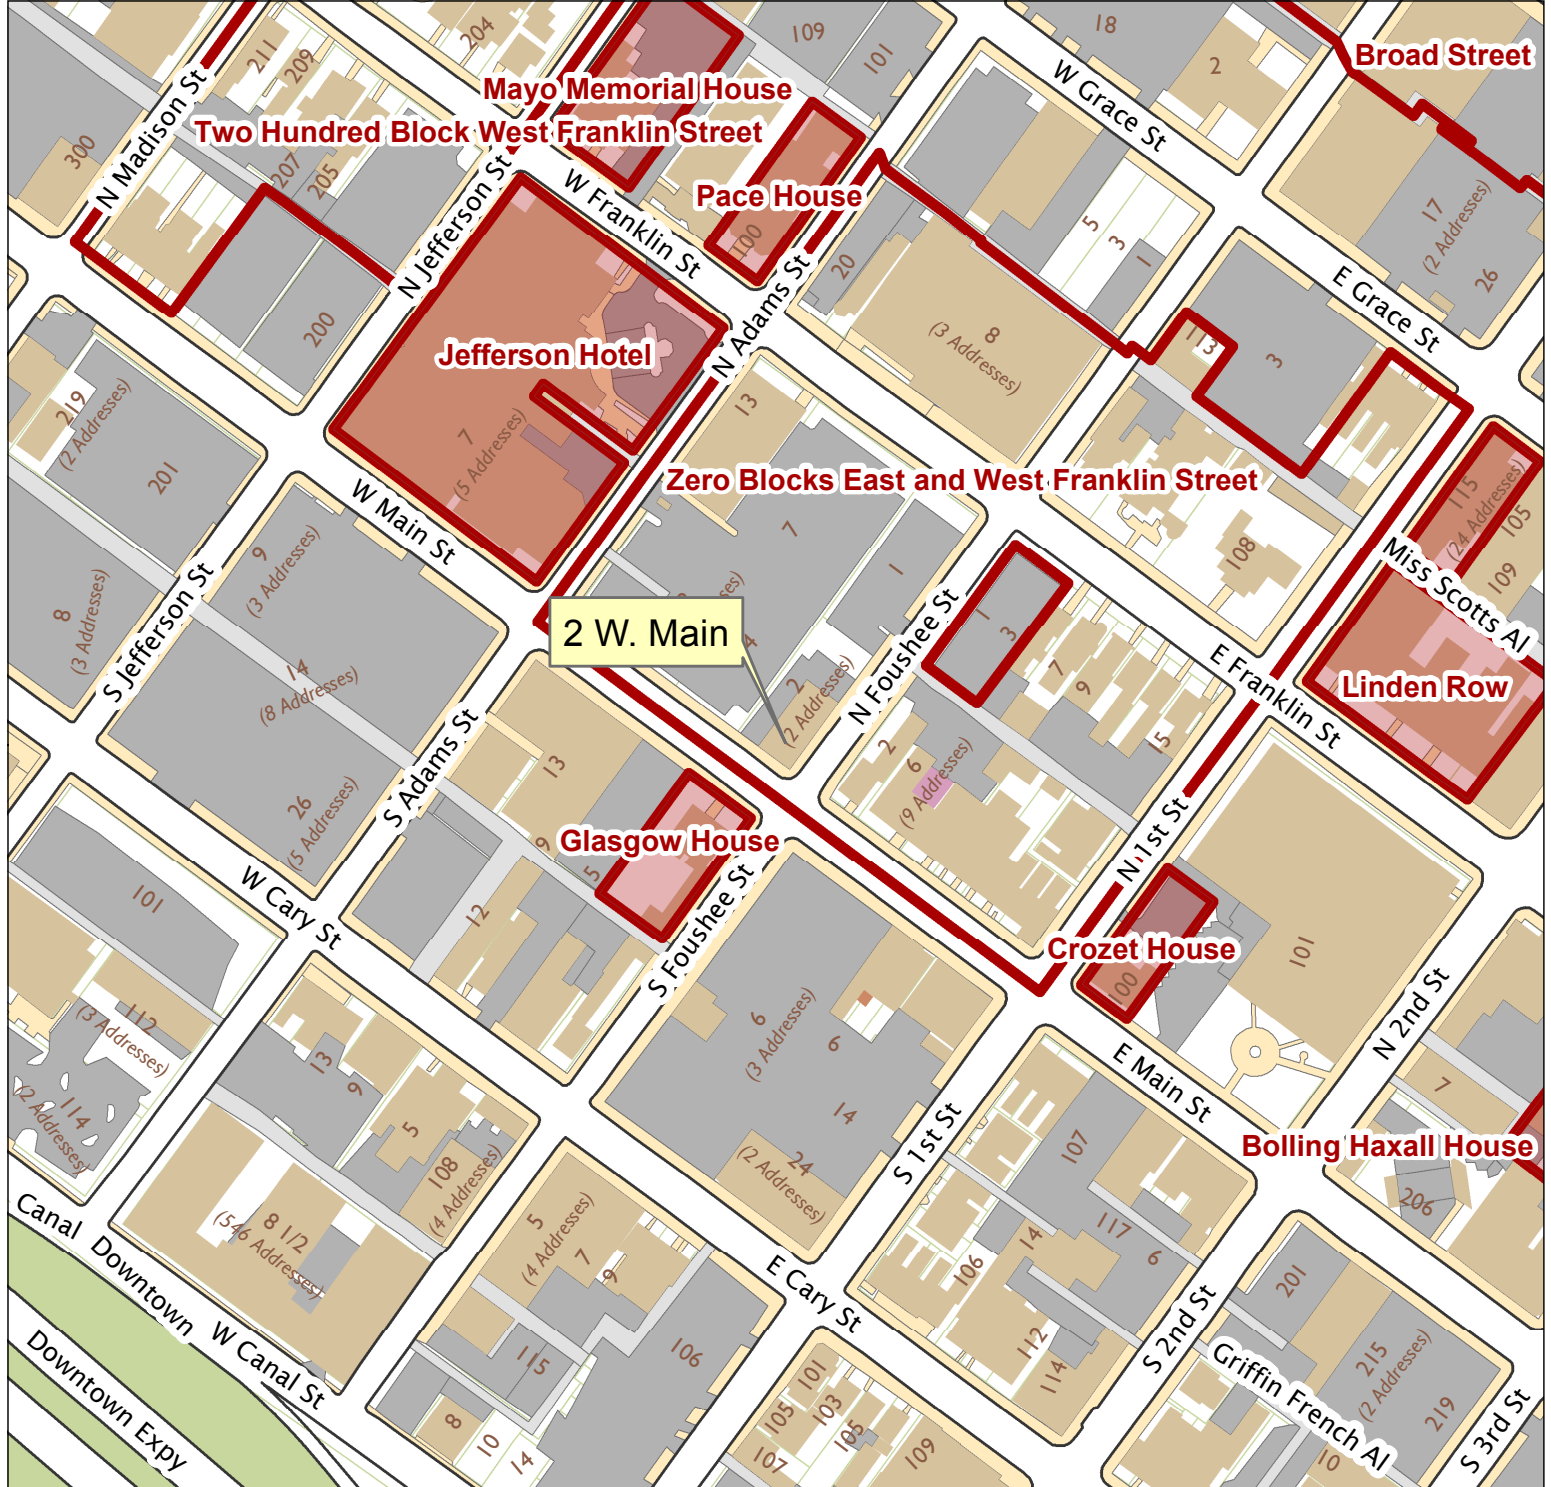

2 W. Main Street

City of Richmond, VA

Geographic Information Systems

2 W. Main

1 inch = 200 feet

Map printed by palmquwd on 2015.04.16.

Document Path: G:\PDR\Planning & Preservation\CAR\Applications\Base Maps\Base Map.mxd

Disclaimer:
The City of Richmond assumes no liability either for any errors, omissions, or inaccuracies in the information provided regardless of the cause of such or for any decision made, action taken, or action not taken by the user in reliance upon any maps or information provided herein.

Location Reference