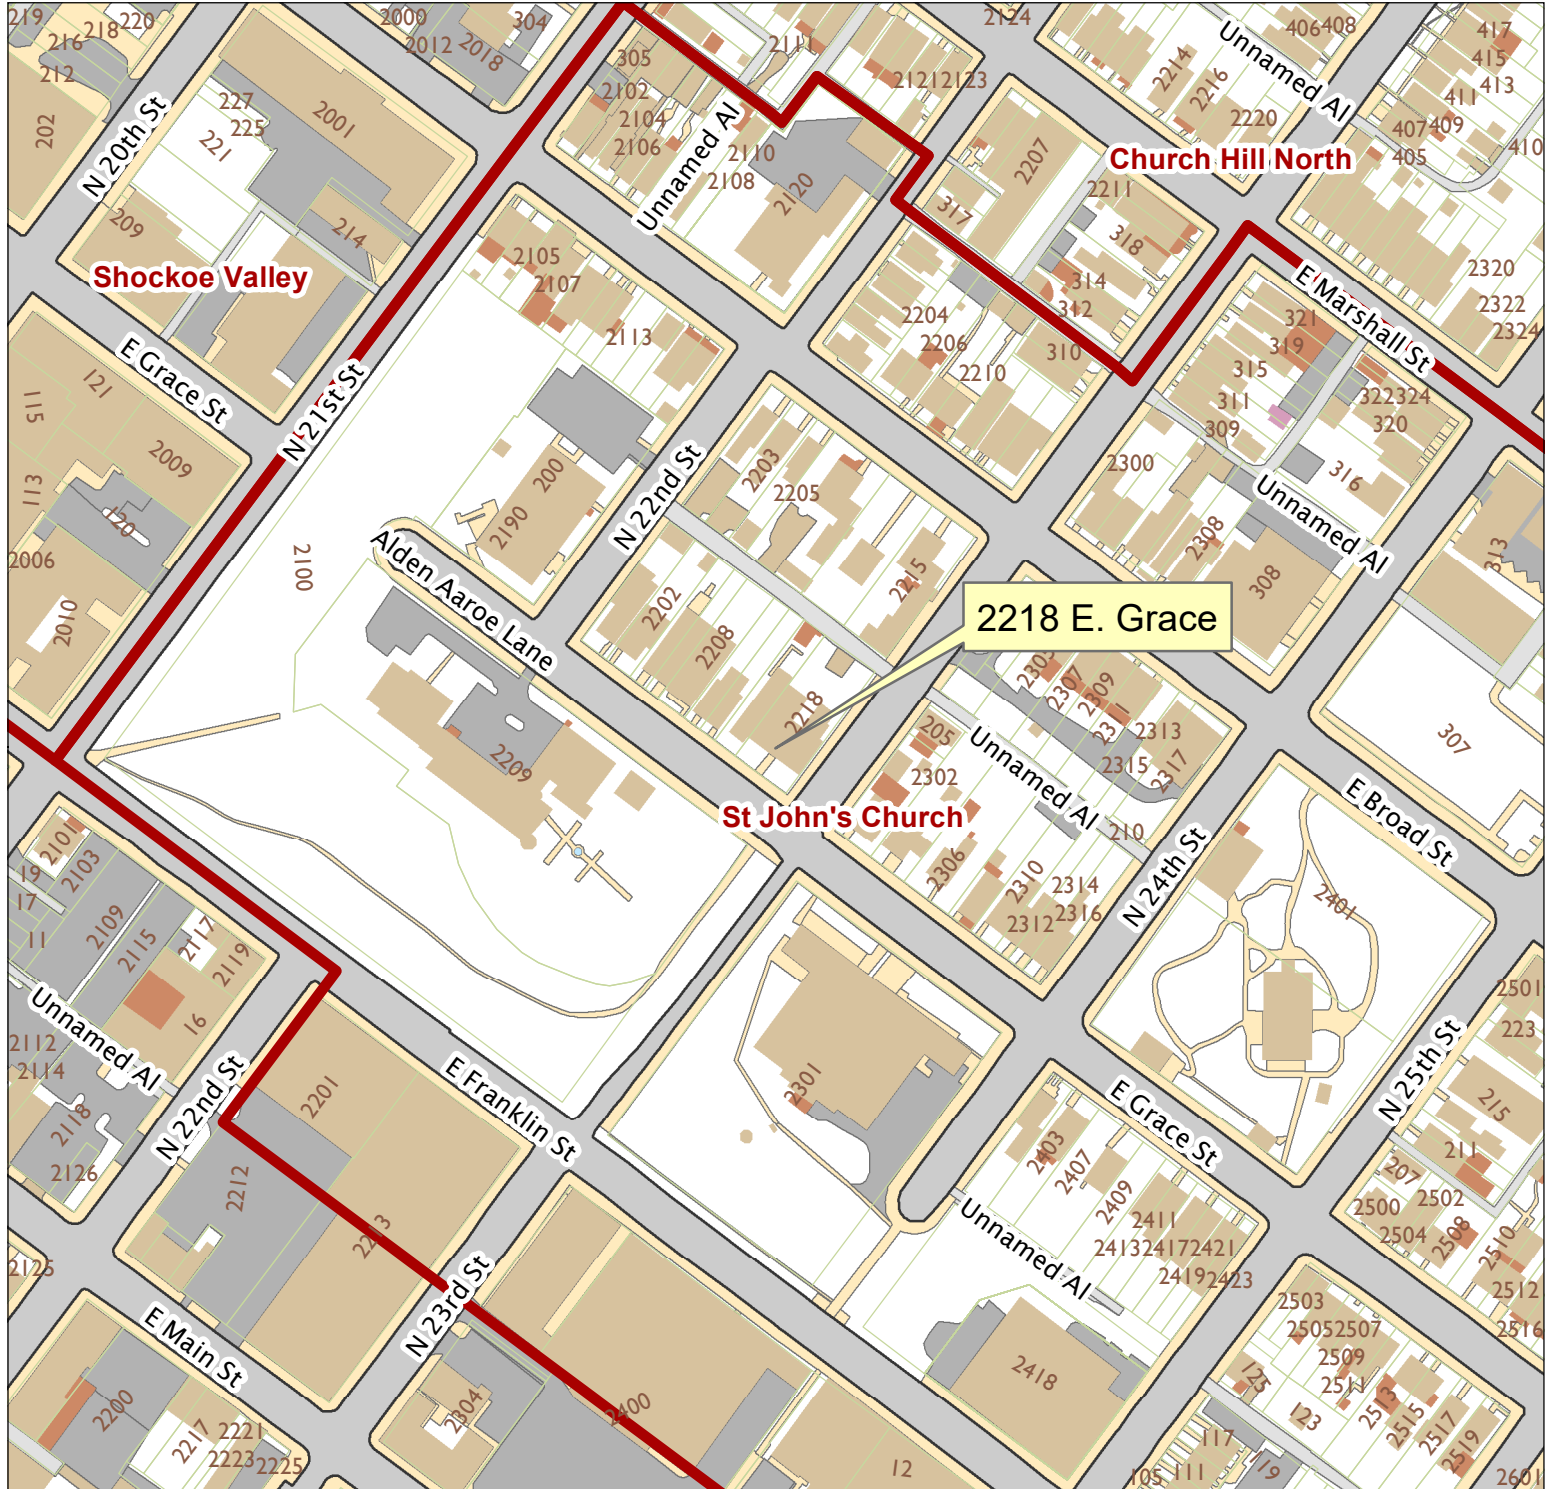

2218 East Grace Street

City of Richmond, VA

Geographic Information Systems

1 inch = 200 feet

Map printed by jonescl2 on 2019.03.07.

Document Path: G:\PDR\Planning & Preservation\CAR\Meetings\00 Current Meeting\Base Maps\Tools\Base Map.mxd

Disclaimer:

The City of Richmond assumes no liability either for any errors, omissions, or inaccuracies in the information provided regardless of the cause of such or for any decision made, action taken, or action not taken by the user in reliance upon any maps or information provided herein.

Location Reference