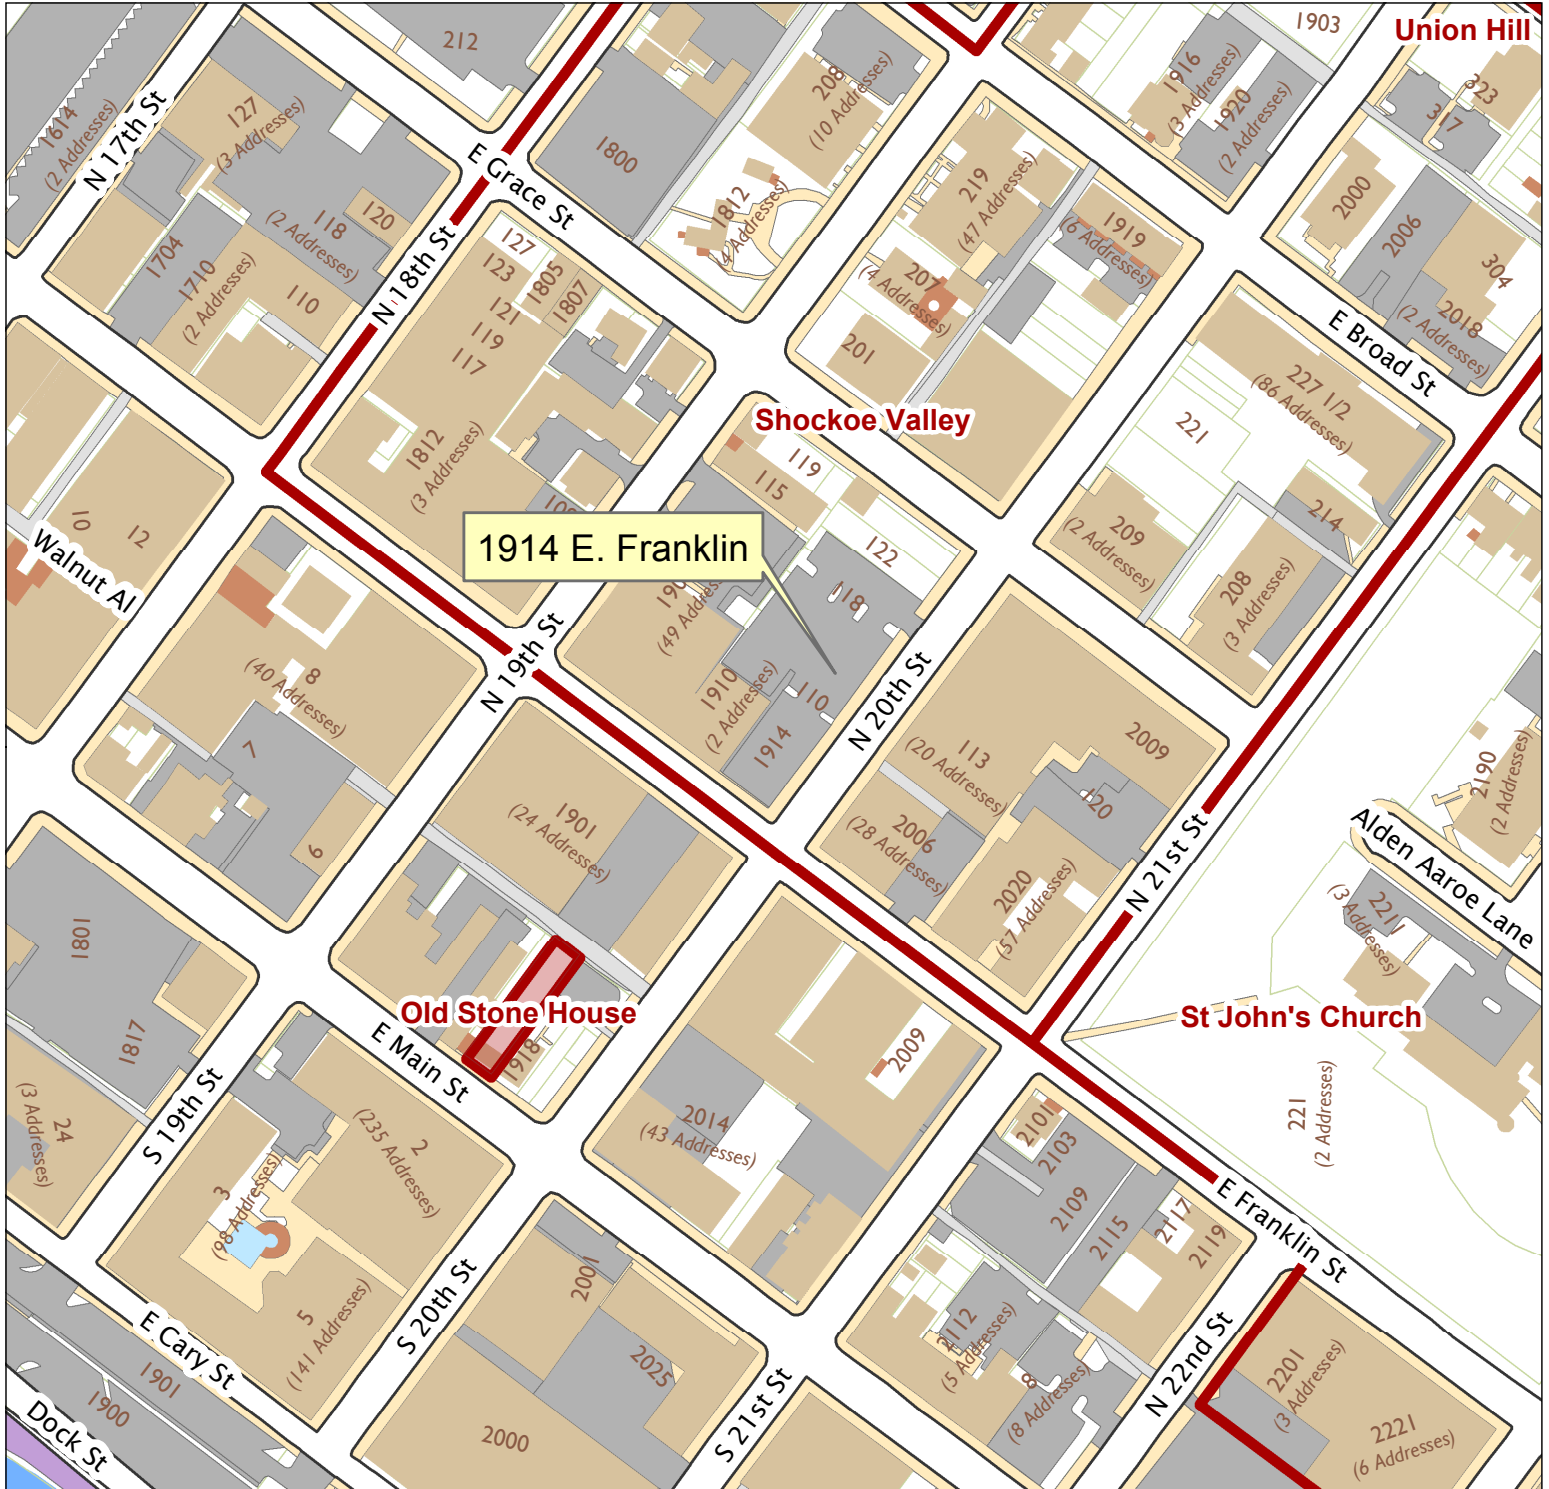

# 1914 E. Franklin Street

City of Richmond, VA

Geographic Information Systems

1 inch = 200 feet

Map printed by palmquwd on 2015.04.16.

Document Path: G:\PDR\Planning & Preservation\CAR\Applications\Base Maps\Base Map.mxd

**Disclaimer:**

The City of Richmond assumes no liability either for any errors, omissions, or inaccuracies in the information provided regardless of the cause of such or for any decision made, action taken, or action not taken by the user in reliance upon any maps or information provided herein.

Location Reference