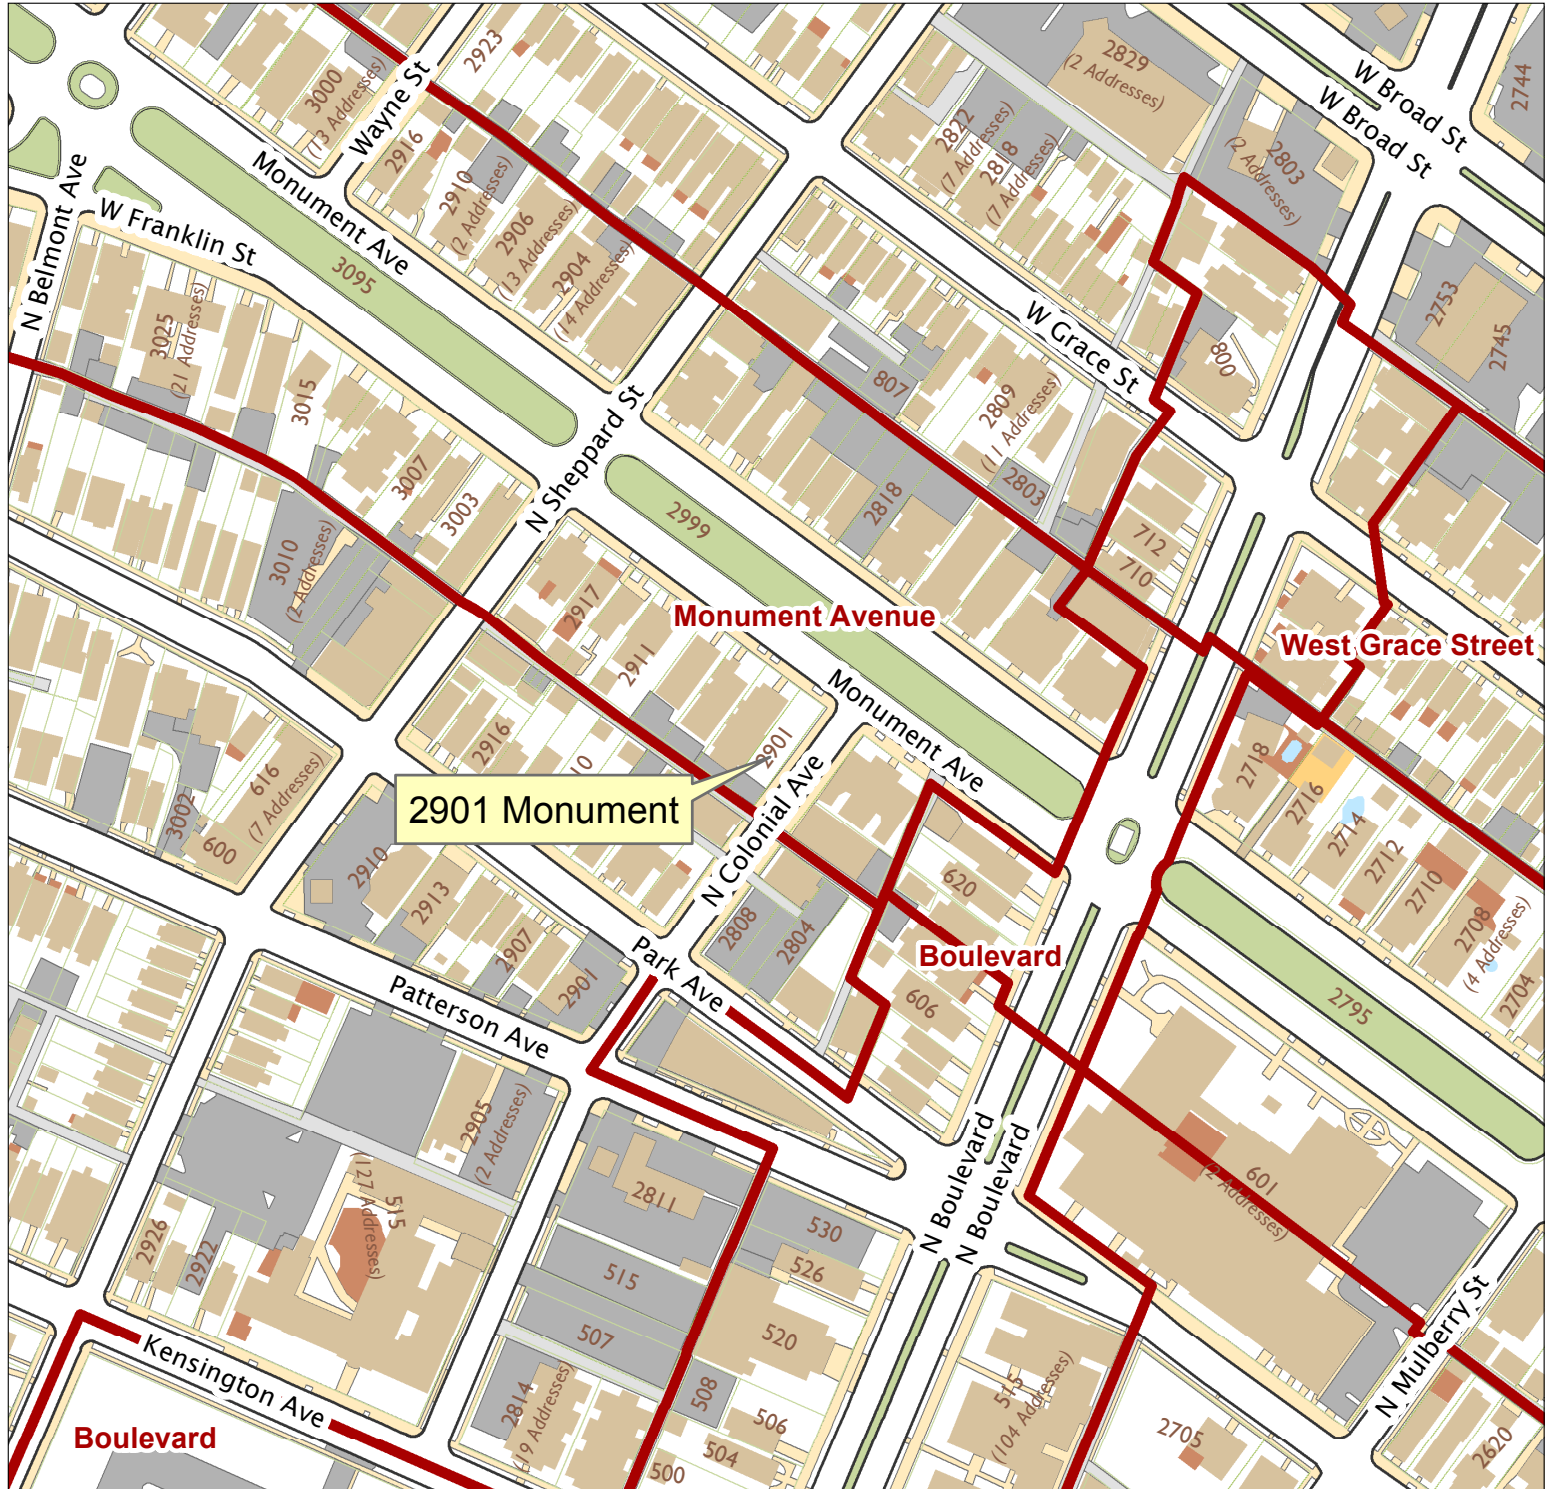

# 2901 Monument Avenue

City of Richmond, VA

Geographic Information Systems

2901 Monument

Monument Avenue

West Grace Street

Boulevard

Boulevard

1 inch = 200 feet

Map printed by jeffricr on 2017.06.05.

Document Path: \\Dit-file02-pv\commdev\GIS\Planning & Preservation\CAR\Applications\Base Maps\Base Map.mxd

Disclaimer:  
The City of Richmond assumes no liability either for any errors, omissions, or inaccuracies in the information provided regardless of the cause of such or for any decision made, action taken, or action not taken by the user in reliance upon any maps or information provided herein.

Location Reference