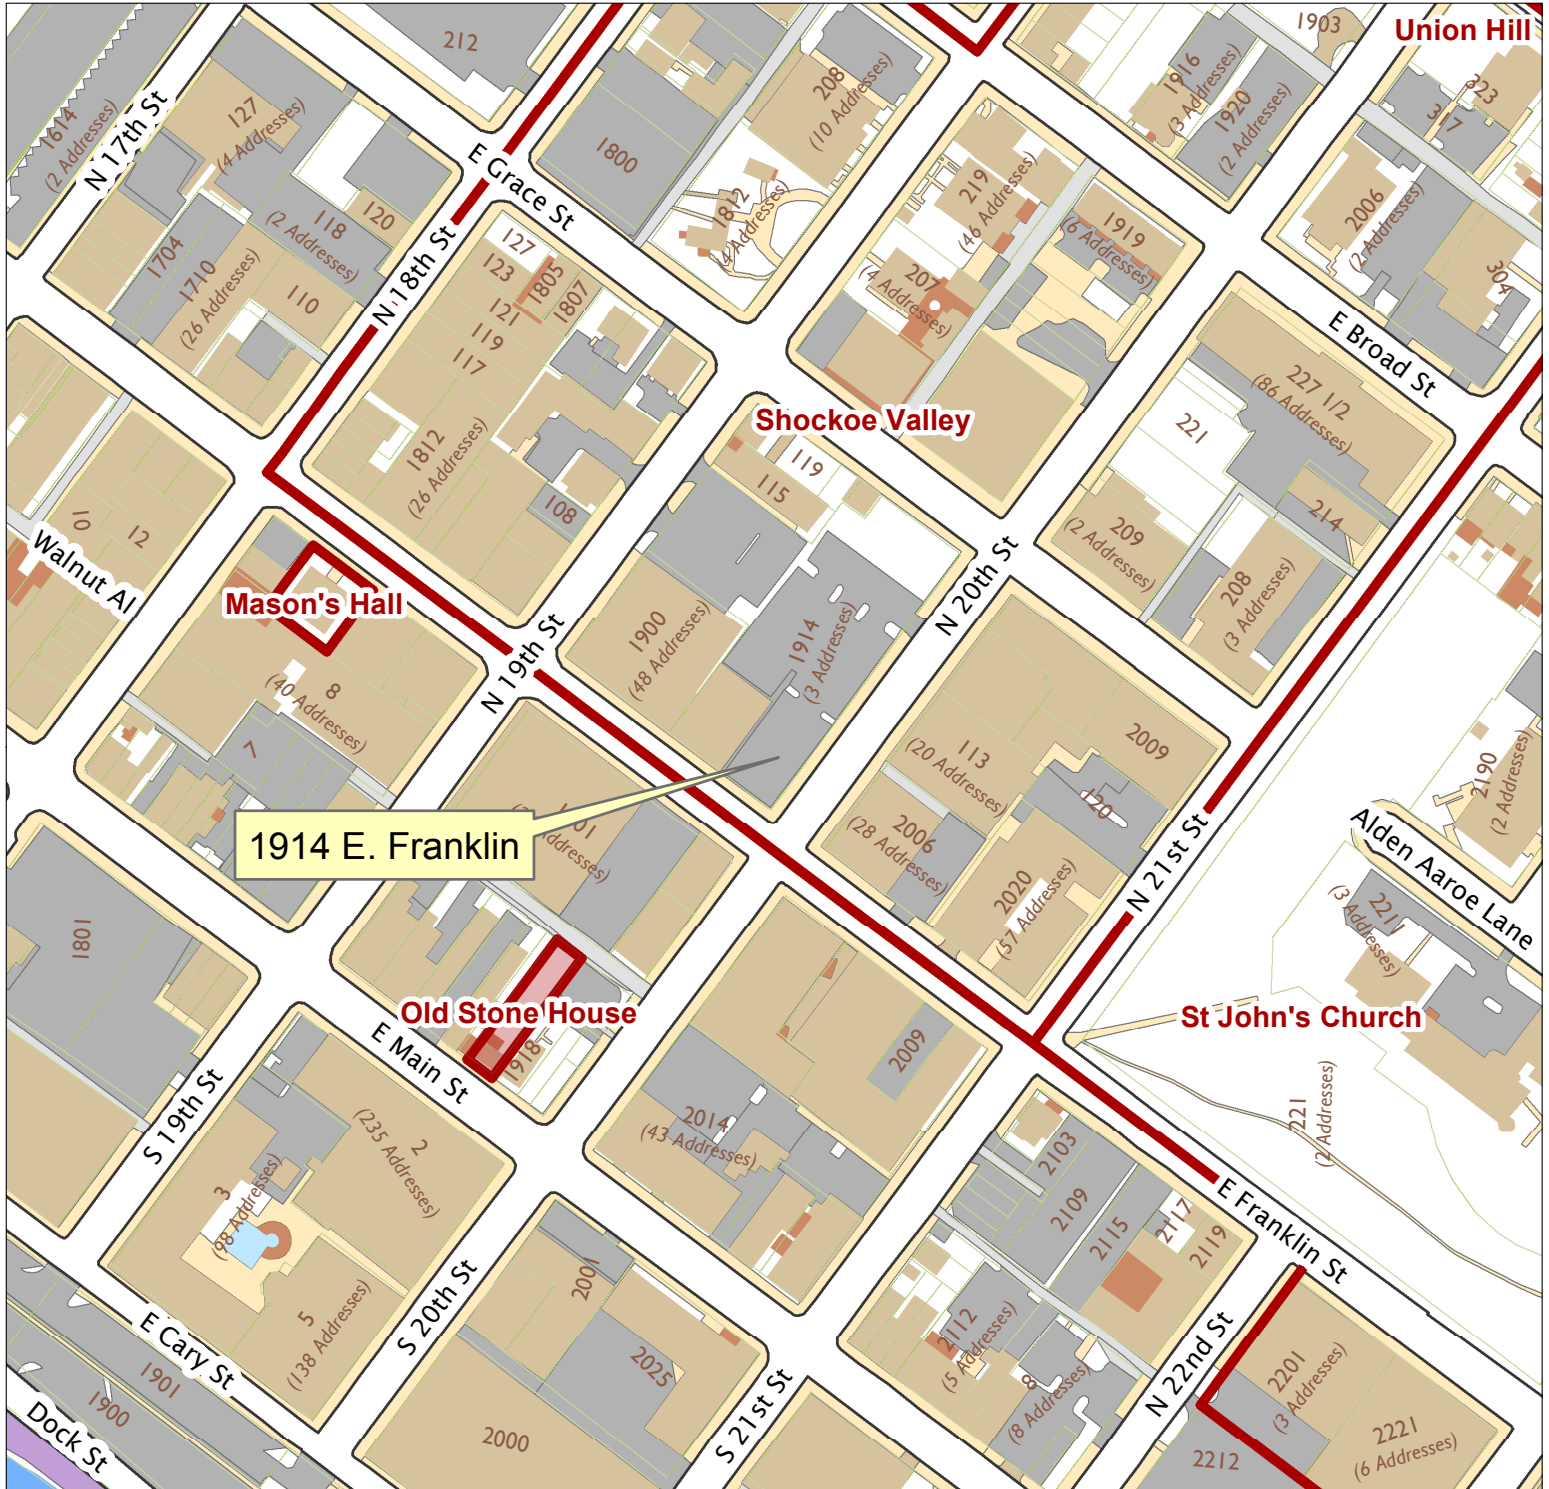

1914 E. Franklin Street

City of Richmond, VA

Geographic Information Systems

1 inch = 200 feet

Map printed by jeffricr on 2017.11.09.

Document Path: \\D:\it-file02-pv\commdev\S\PDR\Planning & Preservation\CAR\Applications\Base Maps\Base Map.mxd

Disclaimer:

The City of Richmond assumes no liability either for any errors, omissions, or inaccuracies in the information provided regardless of the cause of such or for any decision made, action taken, or action not taken by the user in reliance upon any maps or information provided herein.

Location Reference