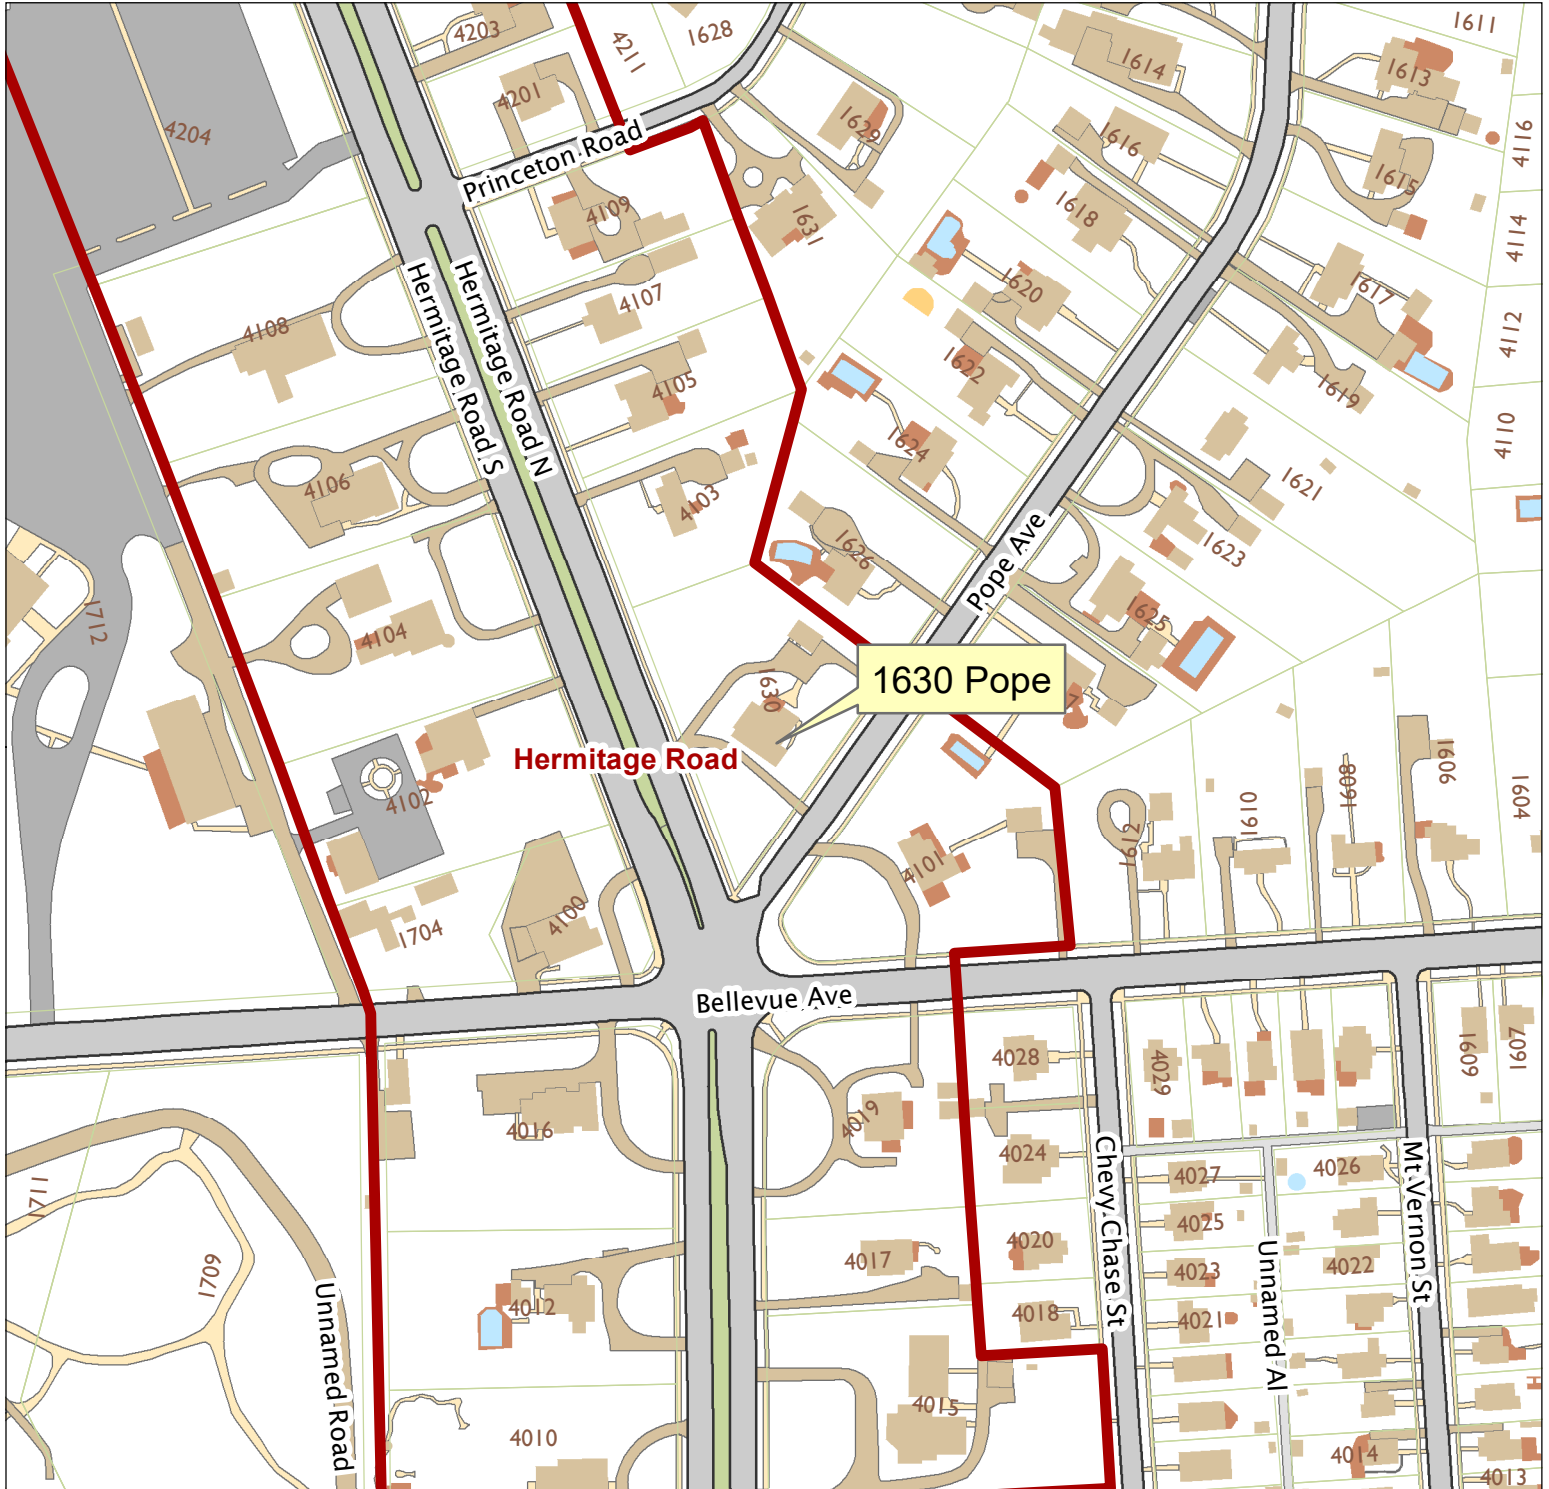

1630 Pope Avenue

City of Richmond, VA

Geographic Information Systems

1 inch = 200 feet

Map printed by jonesl2 on 2019.03.07.

Document Path: G:\PDR\Planning & Preservation\CAR\Meetings\00 Current Meeting\Base Maps\Tools\Base Map.mxd

Disclaimer:

The City of Richmond assumes no liability either for any errors, omissions, or inaccuracies in the information provided regardless of the cause of such or for any decision made, action taken, or action not taken by the user in reliance upon any maps or information provided herein.

Location Reference