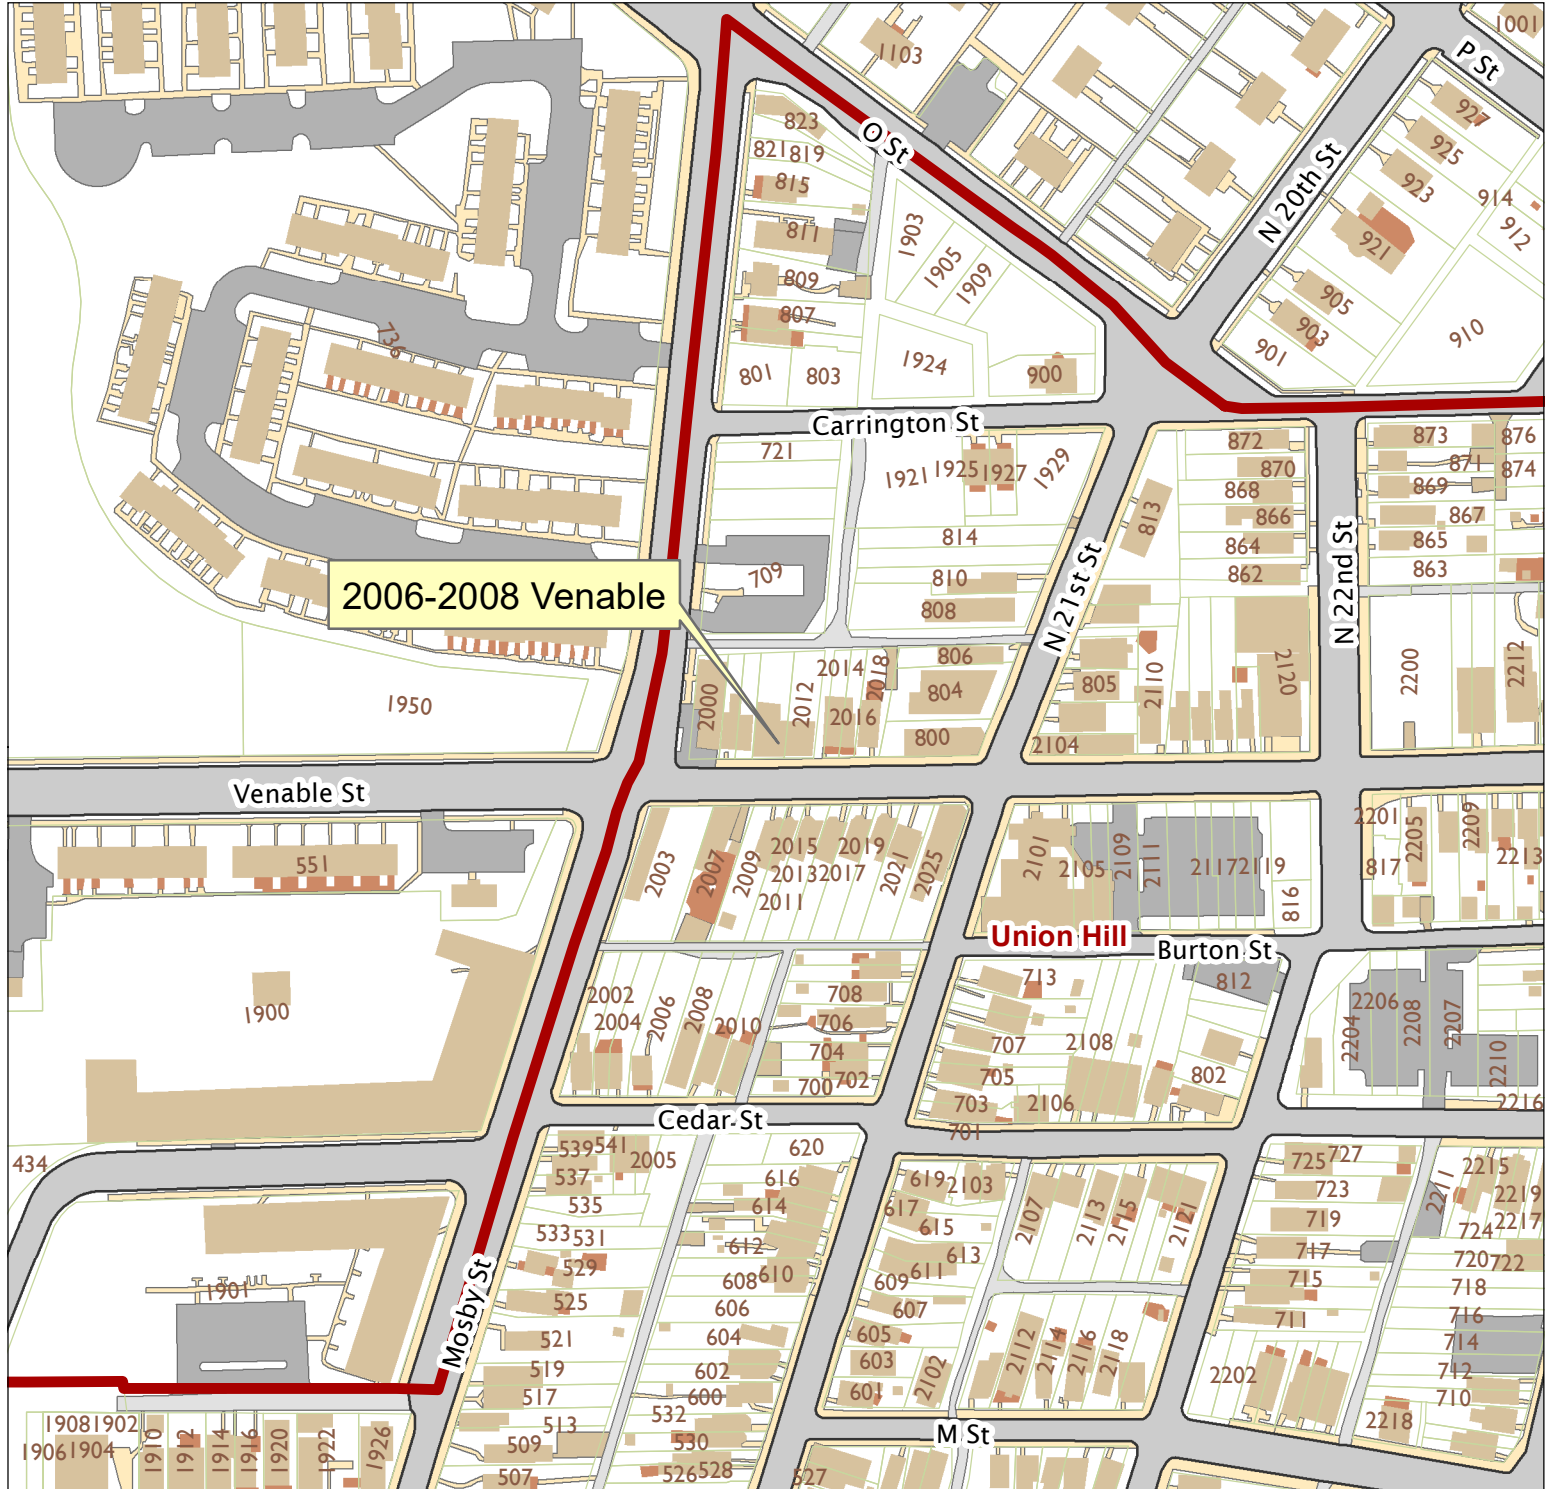

# 2006-208 Venable Street

City of Richmond, VA

Geographic Information Systems

Map printed by jonesl2 on 2019.03.07.

Document Path: G:\PDR\Planning & Preservation\CAR\Meetings\00 Current Meeting\Base Maps\Tools\Base Map.mxd

Disclaimer:  
The City of Richmond assumes no liability either for any errors, omissions, or inaccuracies in the information provided regardless of the cause of such or for any decision made, action taken, or action not taken by the user in reliance upon any maps or information provided herein.