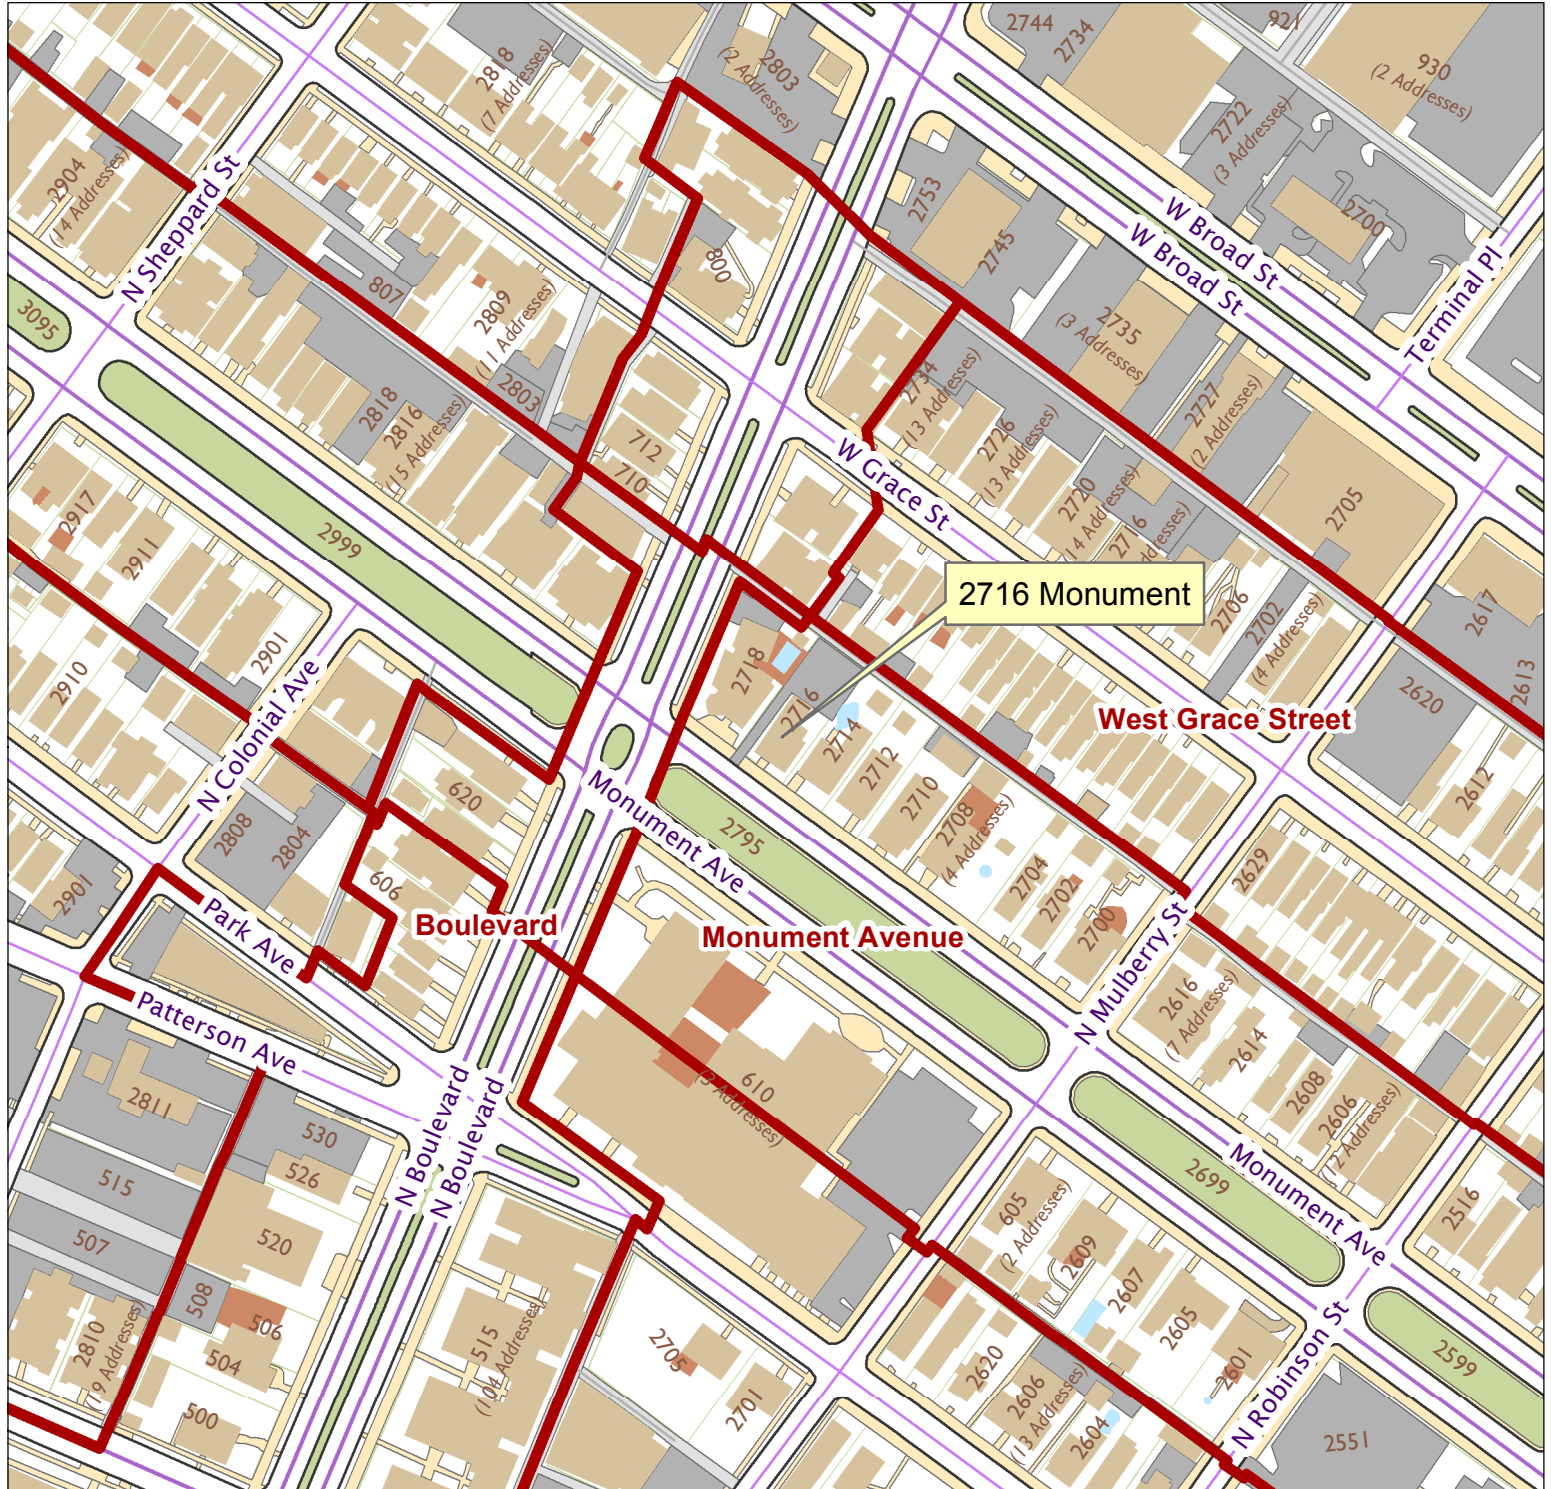

2716 Monument Avenue

City of Richmond, VA

Geographic Information Systems

2716 Monument

West Grace Street

Boulevard

Monument Avenue

Location Reference

Map printed by palmquwd on 2014.10.10.

Document Path: G:\PDR\Planning & Preservation\CAR\Applications\Base Maps\Base Map.mxd

Disclaimer:
The City of Richmond assumes no liability either for any errors, omissions, or inaccuracies in the information provided regardless of the cause of such or for any decision made, action taken, or action not taken by the user in reliance upon any maps or information provided herein.