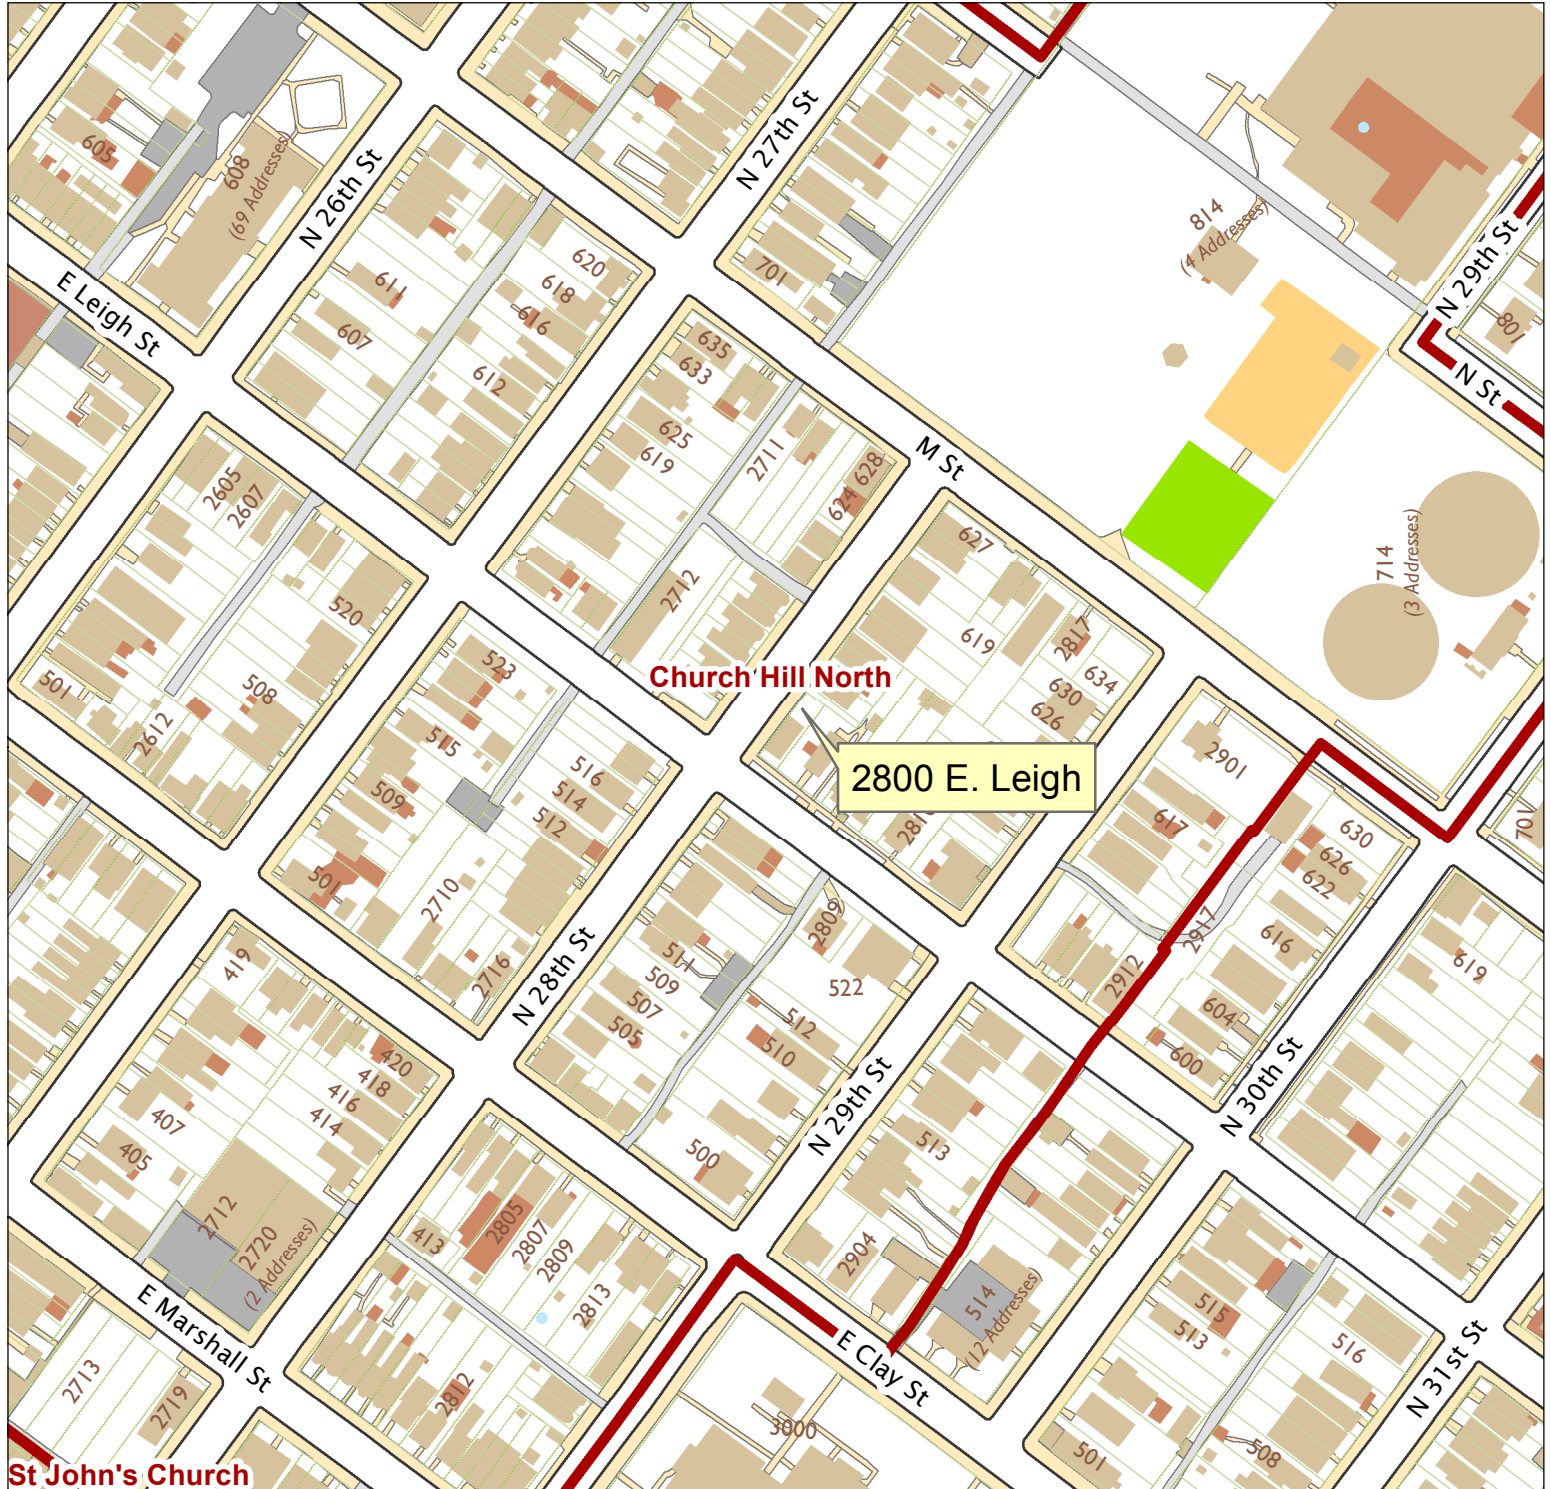

2800 E. Leigh Street

City of Richmond, VA

Geographic Information Systems

St John's Church

Church Hill North

2800 E. Leigh

Map printed by jonescl2 on 2018.11.07.

Document Path: G:\PDR\Planning & Preservation\CAR\Meetings\00 Current Meeting\Base Maps\Tools\Base Map.mxd

Disclaimer:
The City of Richmond assumes no liability either for any errors, omissions, or inaccuracies in the information provided regardless of the cause of such or for any decision made, action taken, or action not taken by the user in reliance upon any maps or information provided herein.