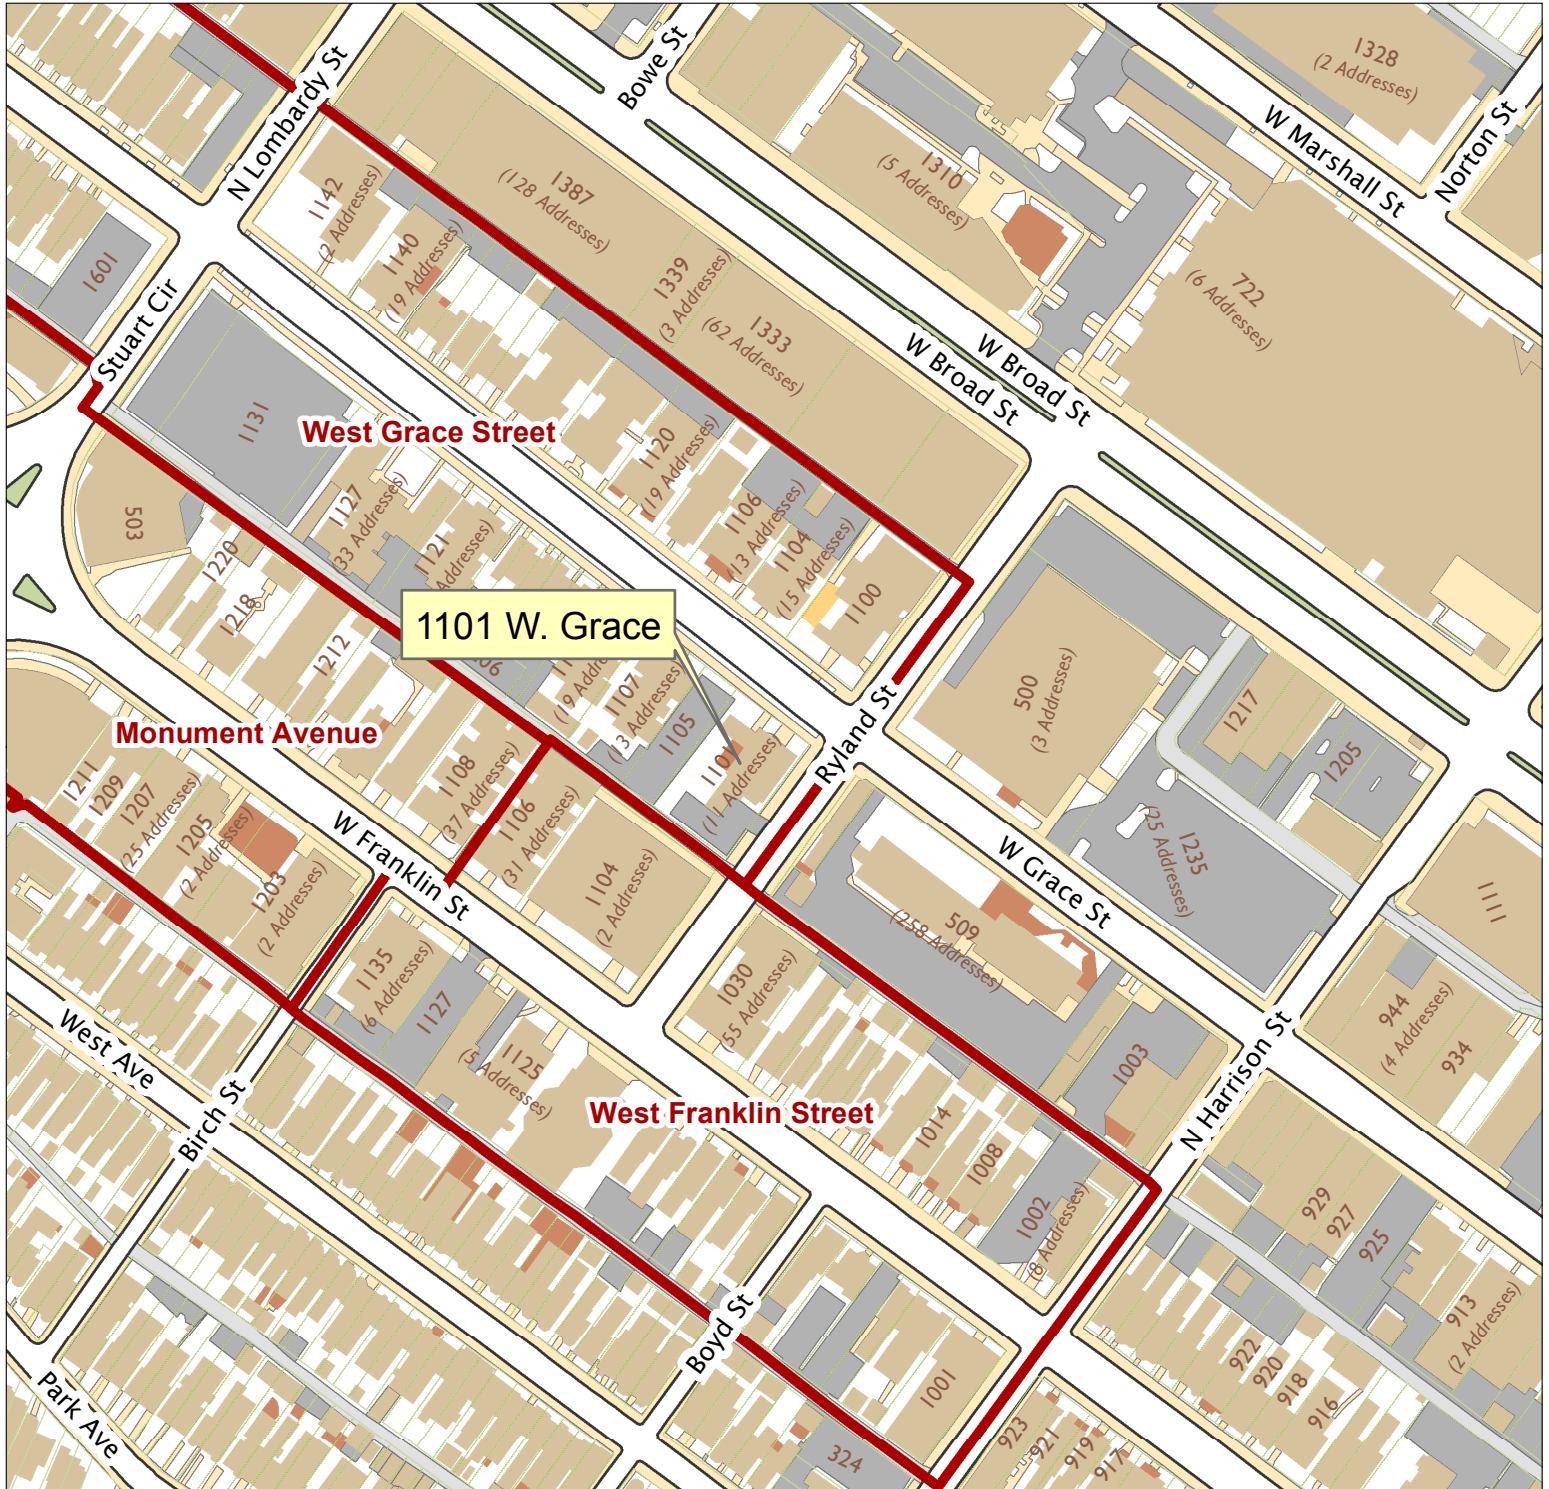

# 1101 W. Grace Street

City of Richmond, VA

Geographic Information Systems

Map printed by jeffricr on 2017.08.04.

Document Path: \\Dit-file02-pv\commdev\$\PDR\Planning & Preservation\CAR\Applications\Base Maps\Base Map.mxd

Disclaimer:  
The City of Richmond assumes no liability either for any errors, omissions, or inaccuracies in the information provided regardless of the cause of such or for any decision made, action taken, or action not taken by the user in reliance upon any maps or information provided herein.