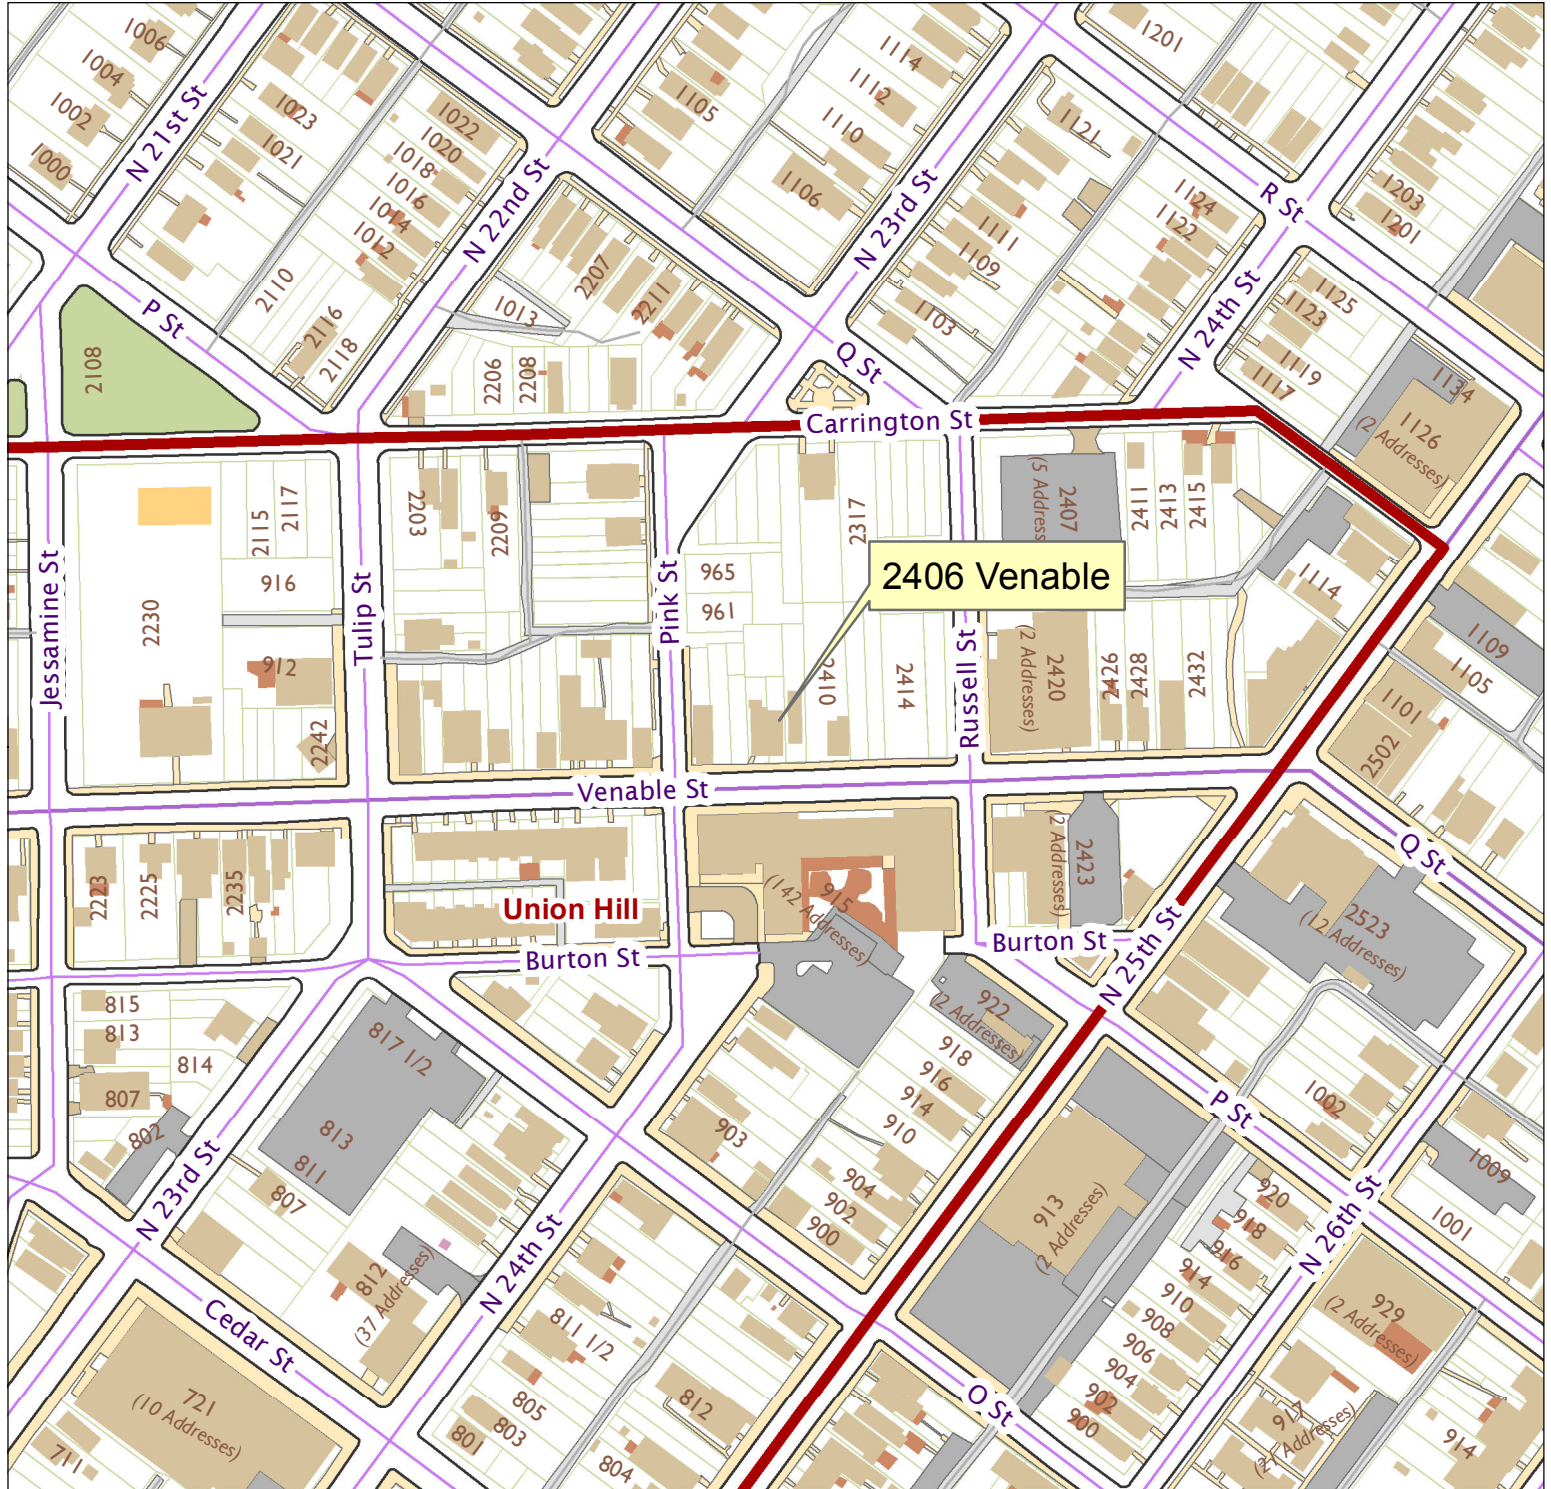

2406 Venable Street

City of Richmond, VA

Geographic Information Systems

1 inch = 200 feet

Map printed by palmquwd on 2014.09.03.

Document Path: G:\PDR\Planning & Preservation\CAR\Applications\Base Maps\Base Map.mxd

Disclaimer:
The City of Richmond assumes no liability either for any errors, omissions, or inaccuracies in the information provided regardless of the cause of such or for any decision made, action taken, or action not taken by the user in reliance upon any maps or information provided herein.

Location Reference