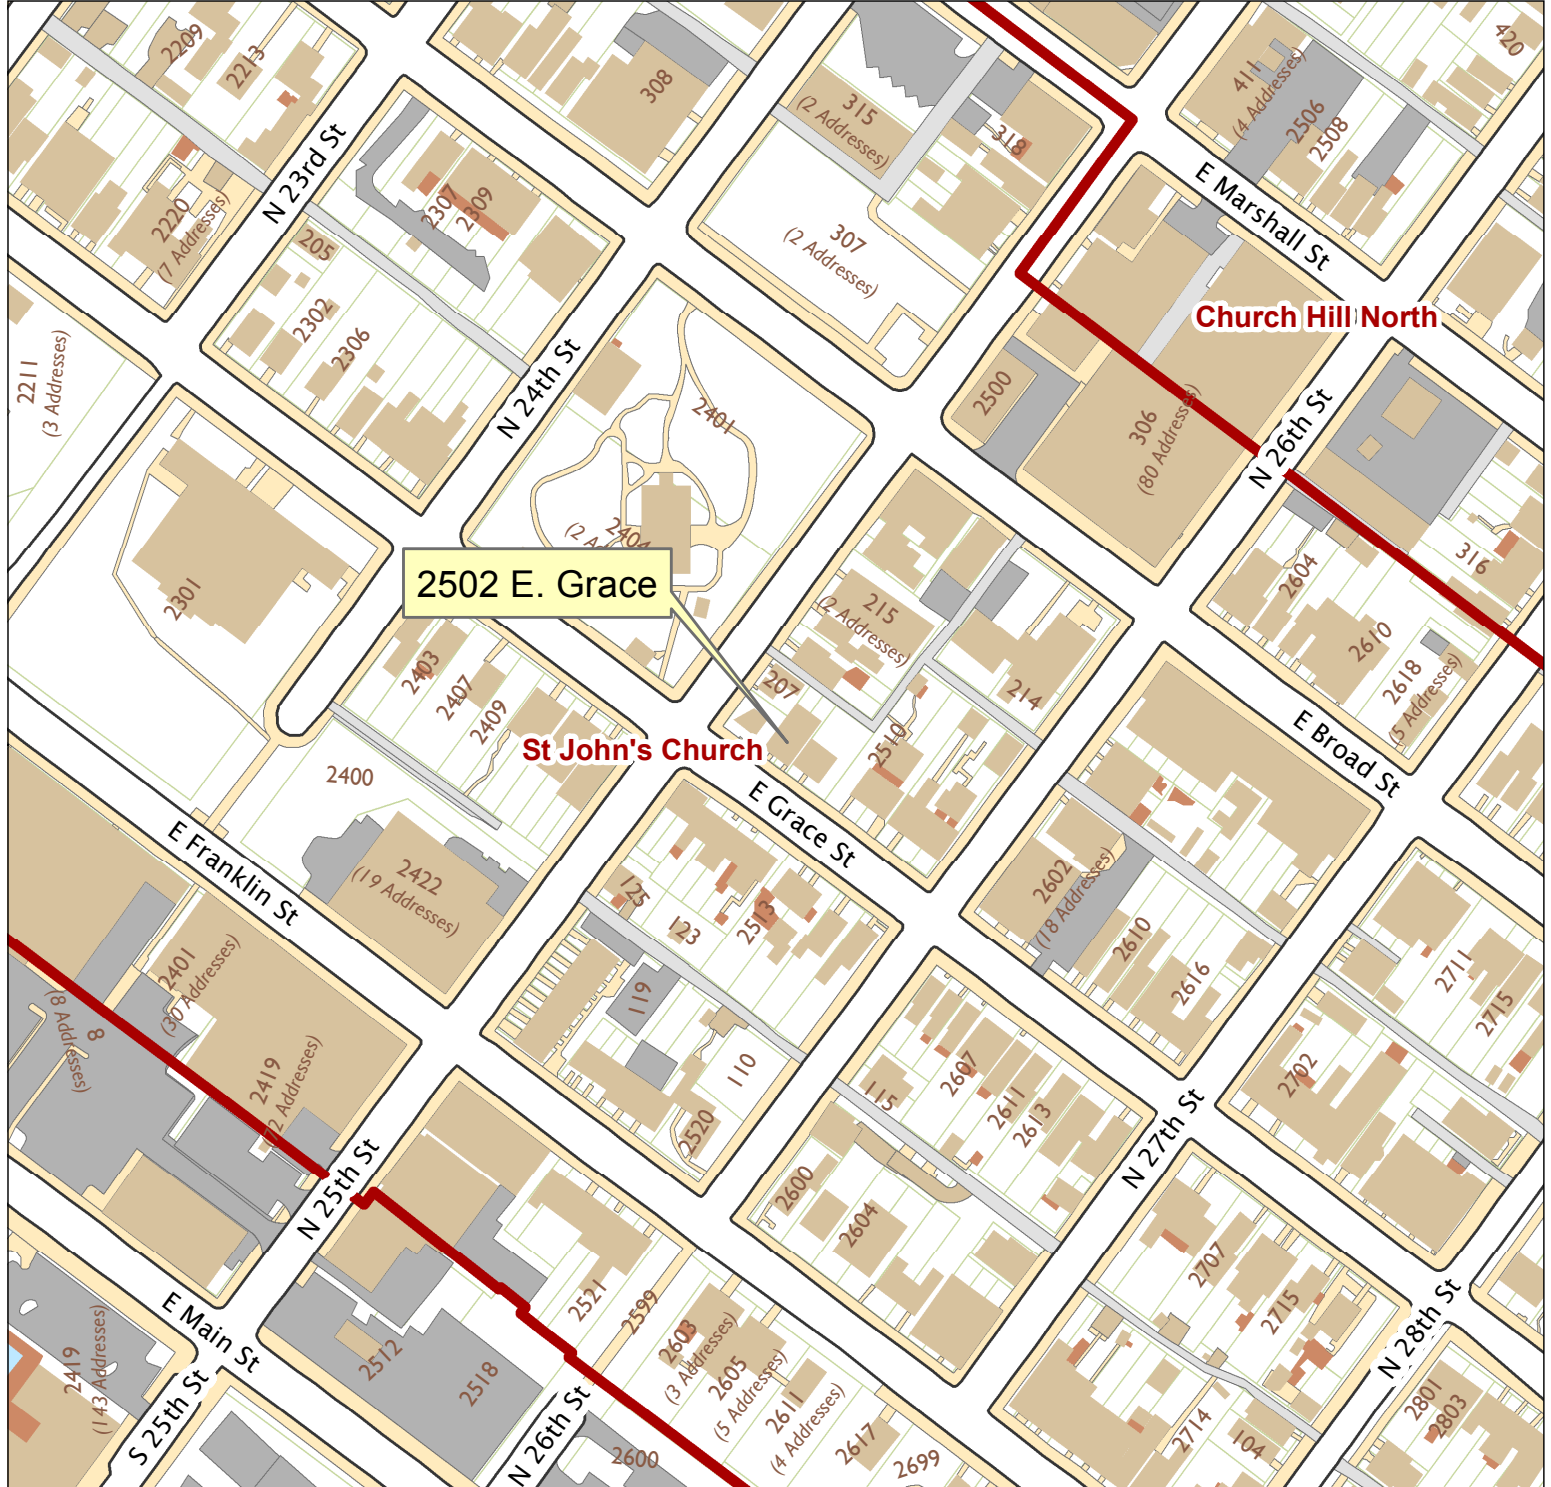

2502 E. Grace Street

City of Richmond, VA

Geographic Information Systems

2502 E. Grace

St John's Church

Church Hill North

Map printed by palmquwd on 2015.07.14.

Document Path: G:\PDR\Planning & Preservation\CAR\Applications\Base Maps\Base Map.mxd

Disclaimer:
The City of Richmond assumes no liability either for any errors, omissions, or inaccuracies in the information provided regardless of the cause of such or for any decision made, action taken, or action not taken by the user in reliance upon any maps or information provided herein.

Location Reference