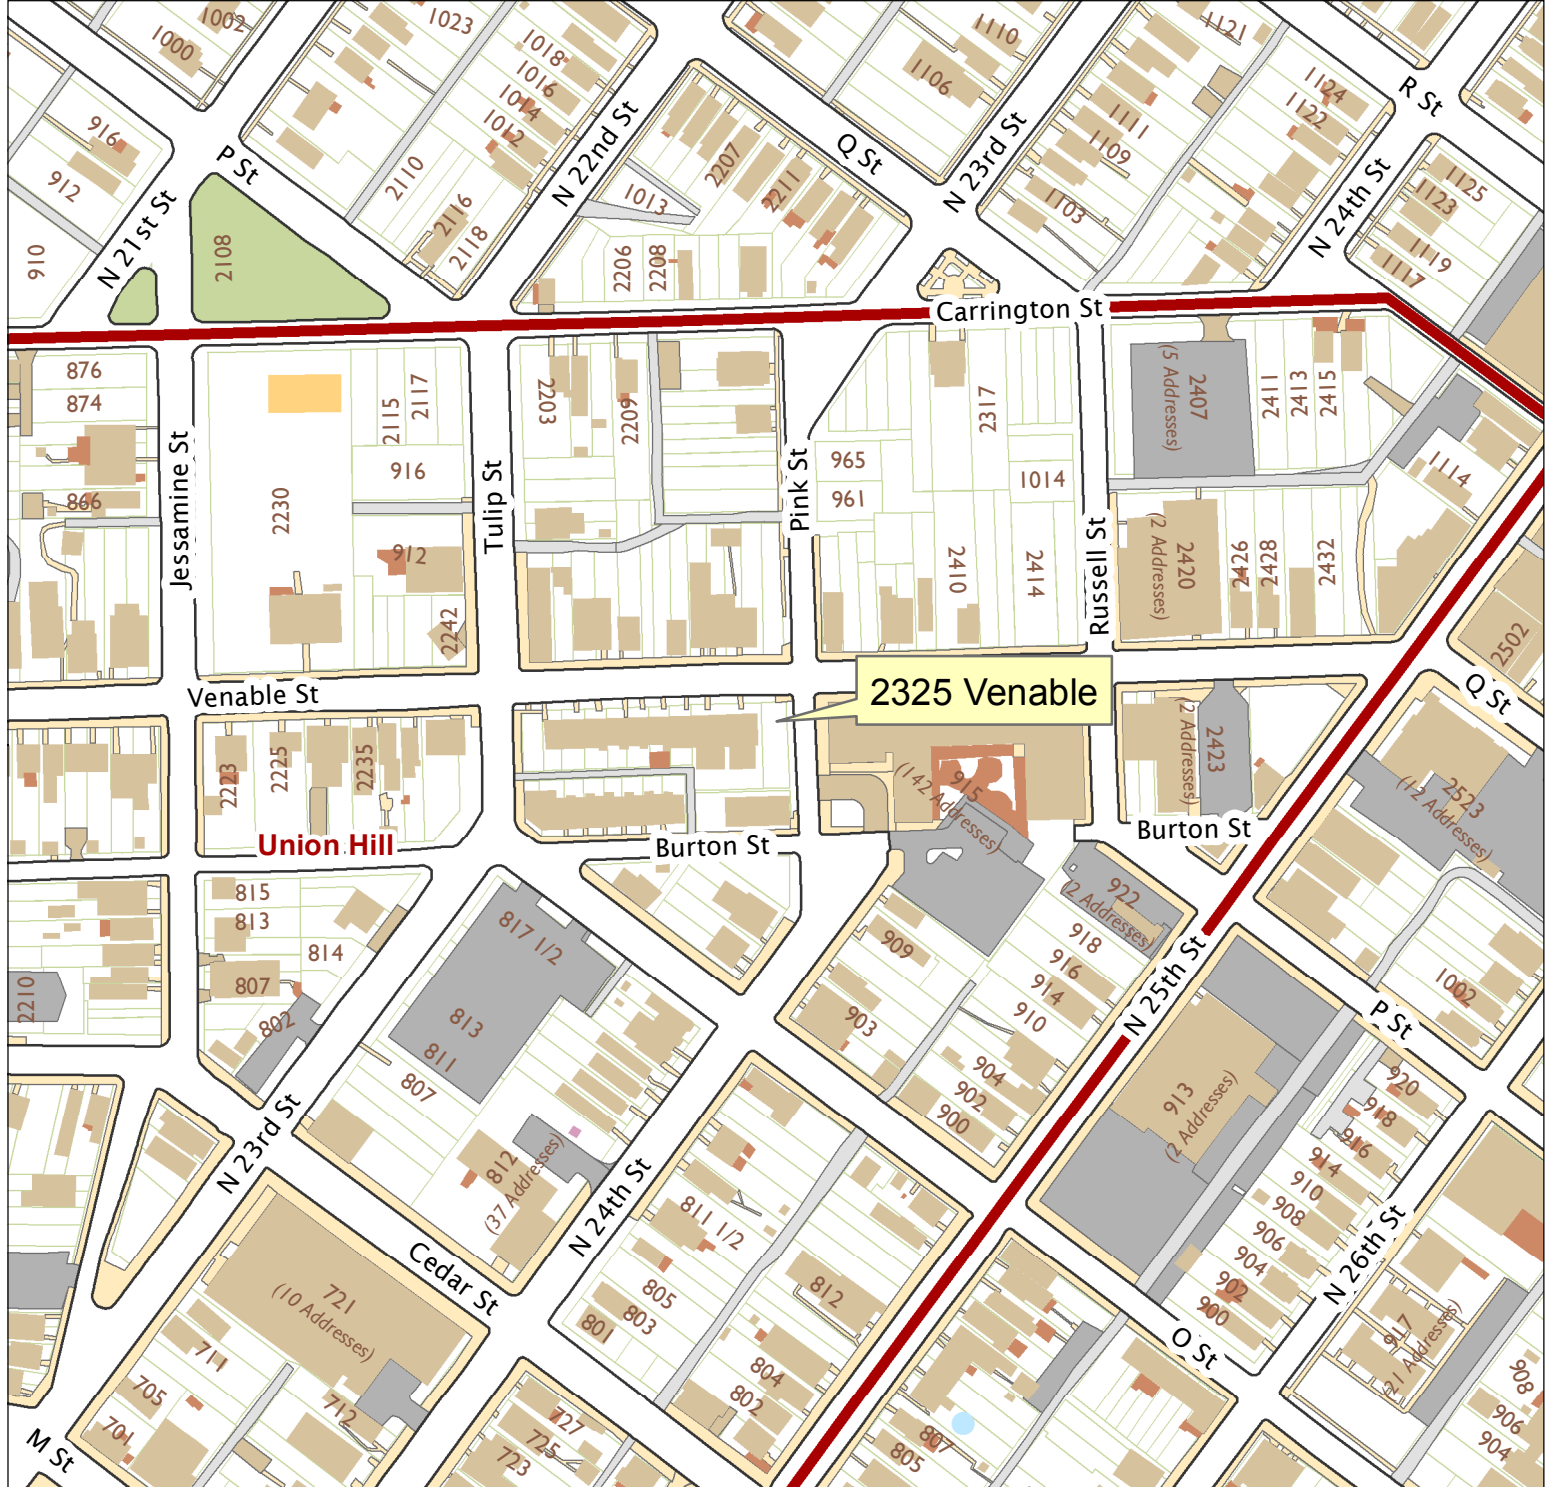

2325 Venable Street

City of Richmond, VA

Geographic Information Systems

1 inch = 200 feet

Map printed by palmquwd on 2015.09.10.

Document Path: G:\PDR\Planning & Preservation\CAR\Applications\Base Maps\Base Map.mxd

Disclaimer:

The City of Richmond assumes no liability either for any errors, omissions, or inaccuracies in the information provided regardless of the cause of such or for any decision made, action taken, or action not taken by the user in reliance upon any maps or information provided herein.

Location Reference