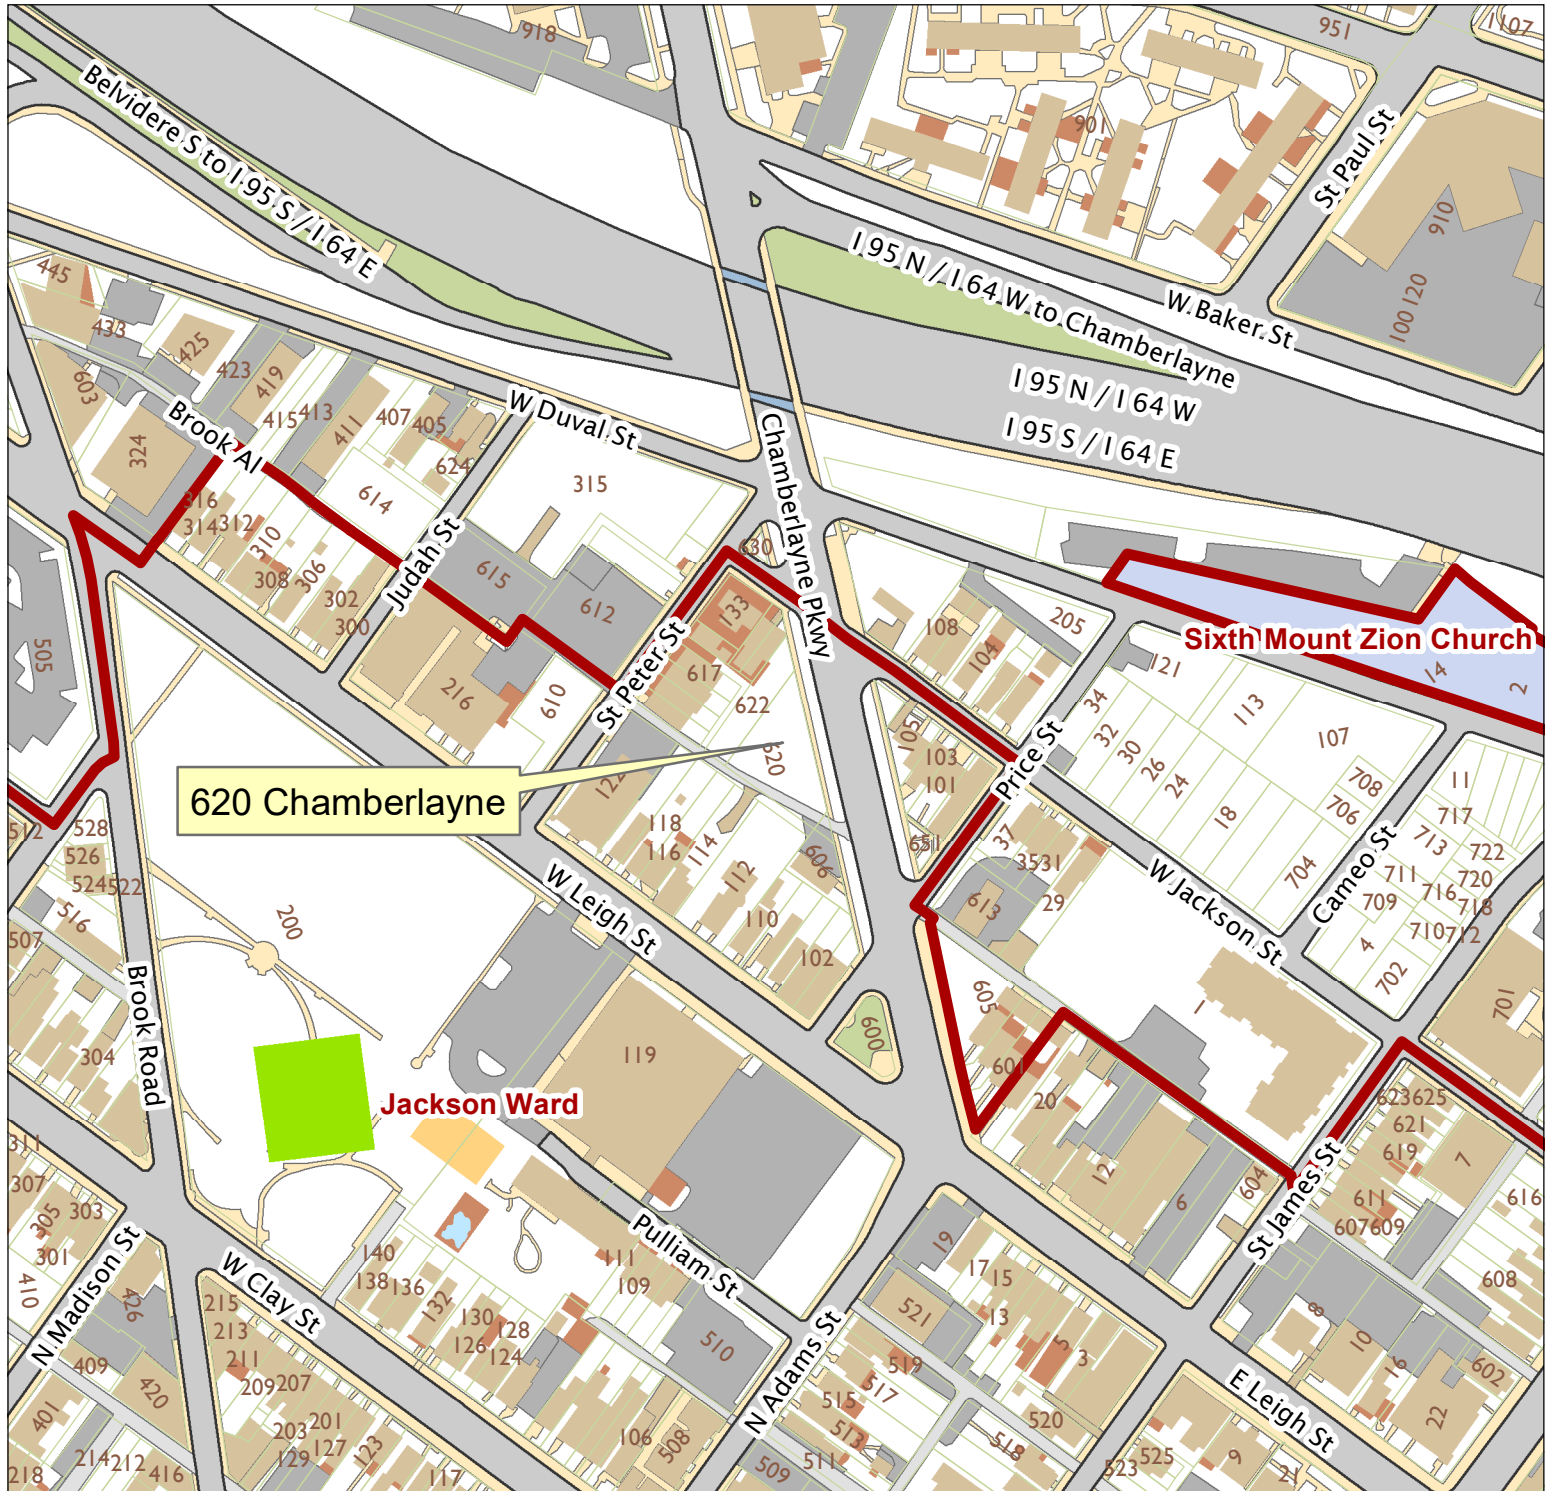

# 620 Chamberlayne Parkway

City of Richmond, VA

Geographic Information Systems

620 Chamberlayne

Sixth Mount Zion Church

Jackson Ward

1 inch = 200 feet

Location Reference

Map printed by jonescl2 on 2019.03.07.

Document Path: G:\PDR\Planning & Preservation\CAR\Meetings\00 Current Meeting\Base Maps\Tools\Base Map.mxd

Disclaimer:  
The City of Richmond assumes no liability either for any errors, omissions, or inaccuracies in the information provided regardless of the cause of such or for any decision made, action taken, or action not taken by the user in reliance upon any maps or information provided herein.