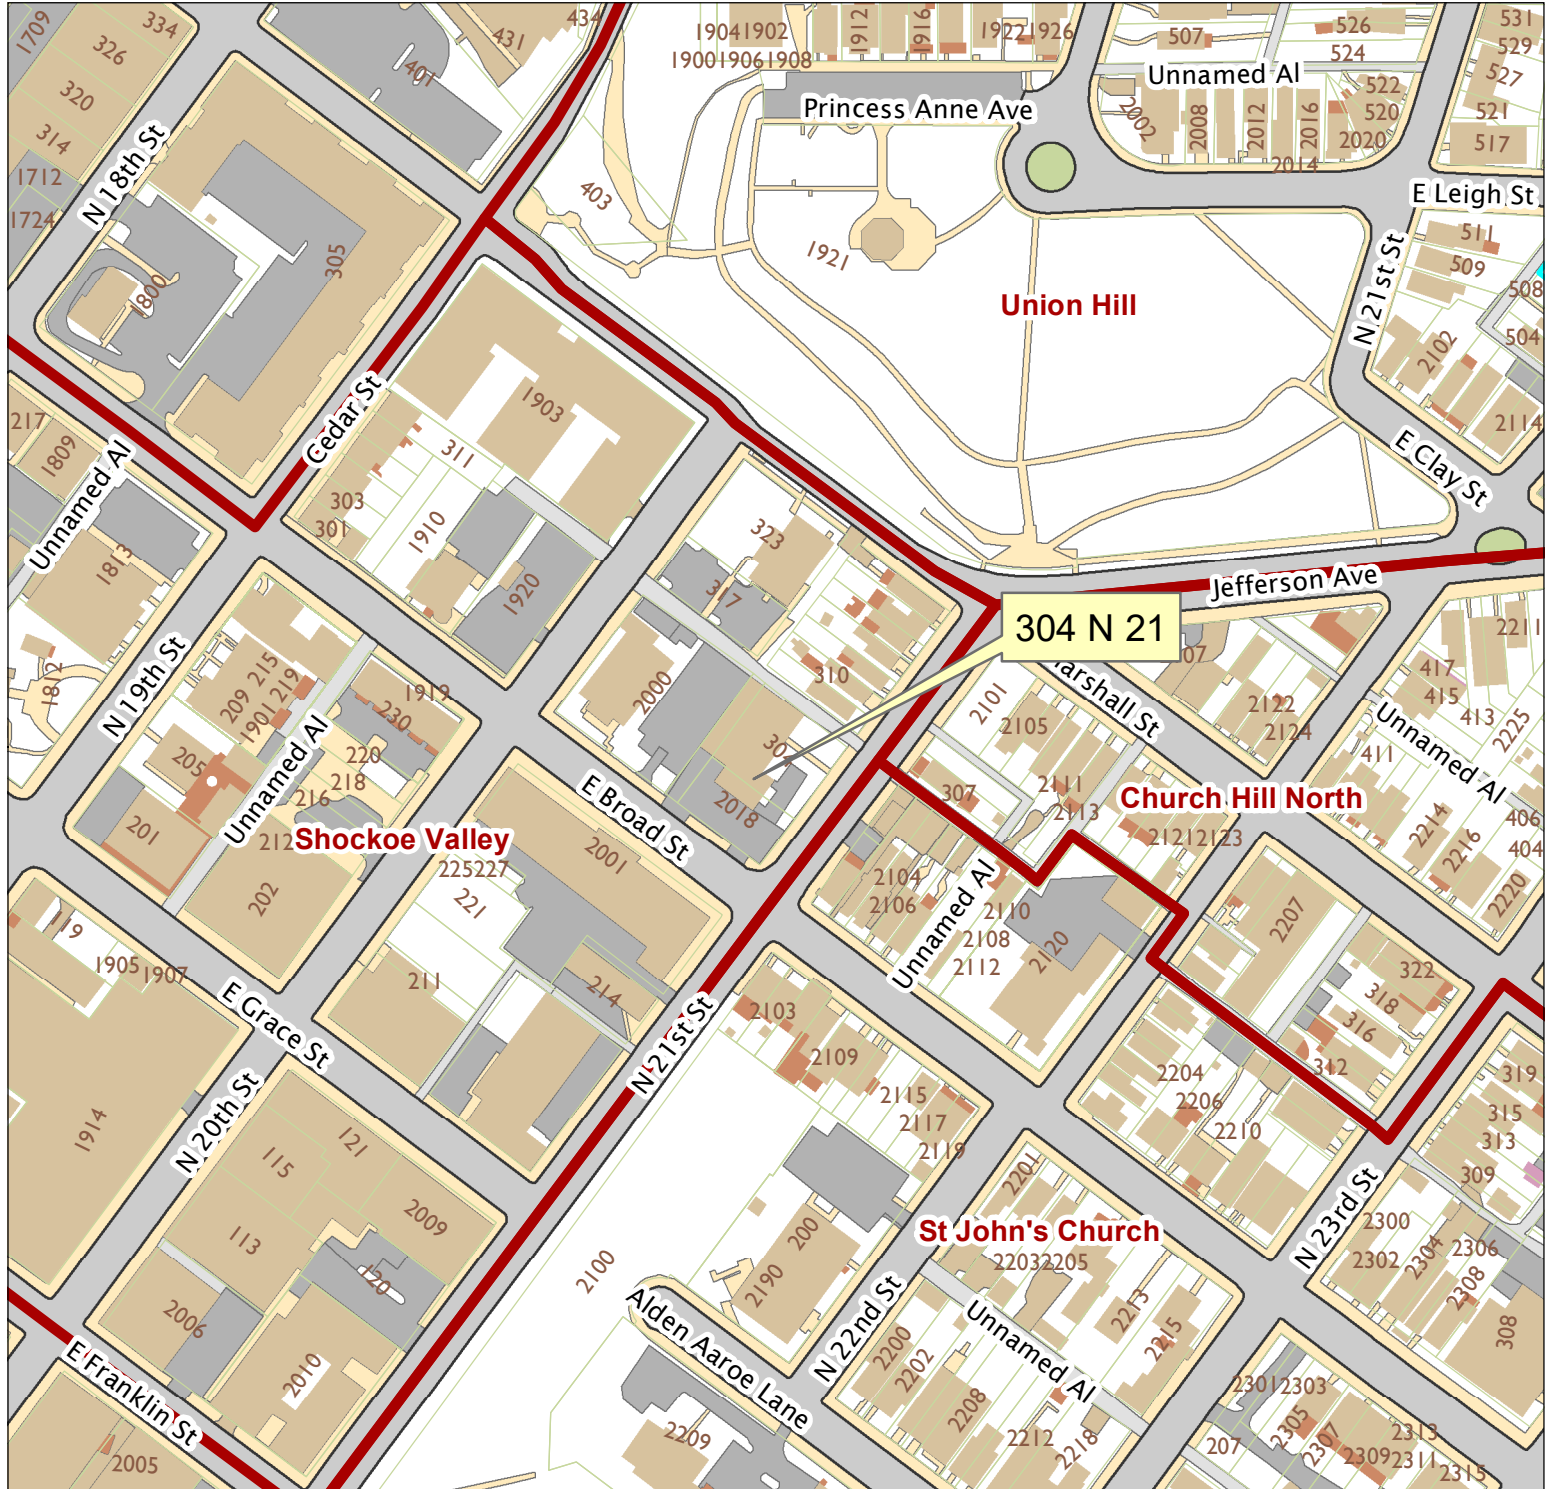

304 North 21st Street

City of Richmond, VA

Geographic Information Systems

1 inch = 200 feet

Map printed by jonescl2 on 2019.03.07.

Document Path: G:\PDR\Planning & Preservation\CAR\Meetings\00 Current Meeting\Base Maps\Tools\Base Map.mxd

Disclaimer:

The City of Richmond assumes no liability either for any errors, omissions, or inaccuracies in the information provided regardless of the cause of such or for any decision made, action taken, or action not taken by the user in reliance upon any maps or information provided herein.

Location Reference