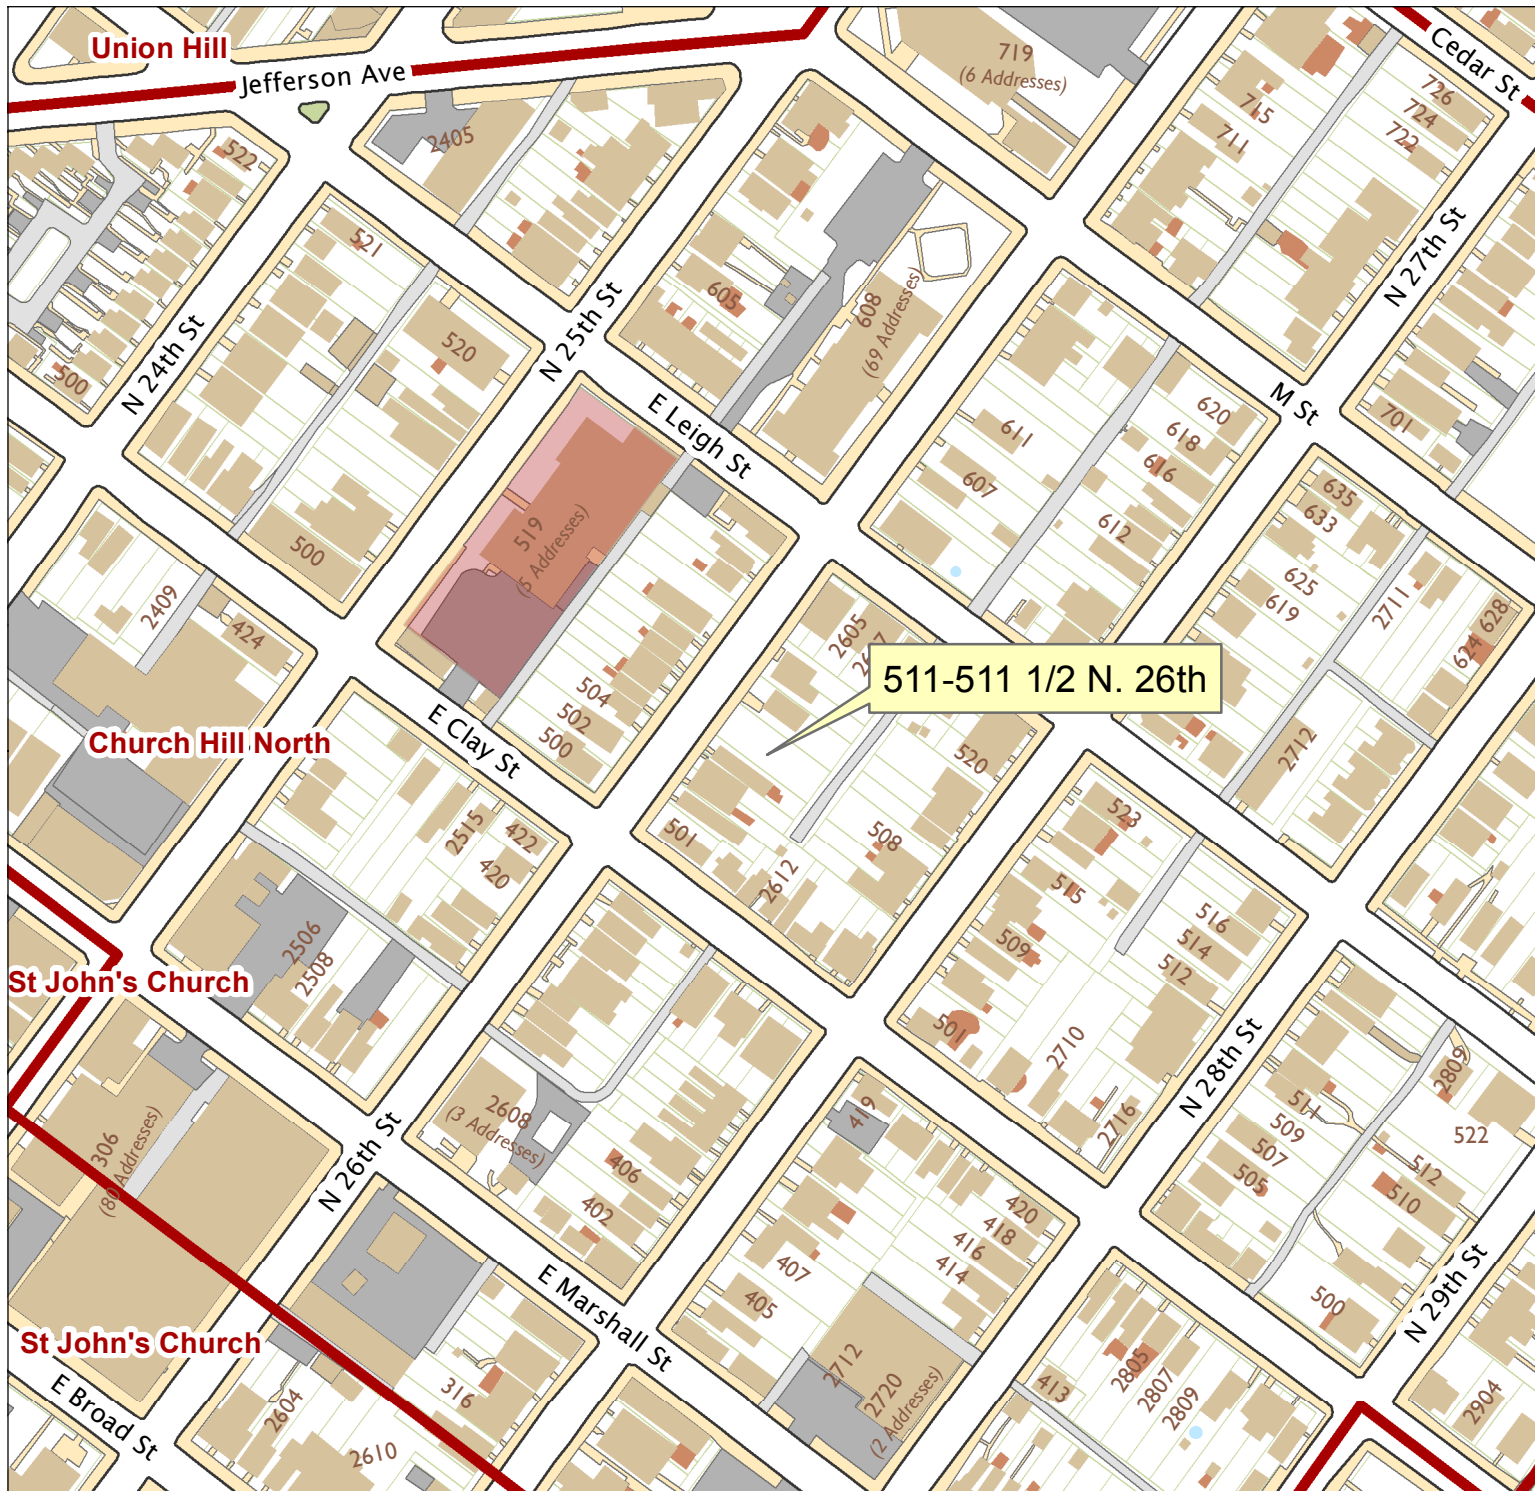

511-511 1/2 N. 26th Street

City of Richmond, VA

Geographic Information Systems

Map printed by palmquwd on 2016.01.13.
Document Path: G:\PDR\Planning & Preservation\CAR\Applications\Base Maps\Base Map.mxd

Disclaimer:
The City of Richmond assumes no liability either for any errors, omissions, or inaccuracies in the information provided regardless of the cause of such or for any decision made, action taken, or action not taken by the user in reliance upon any maps or information provided herein.