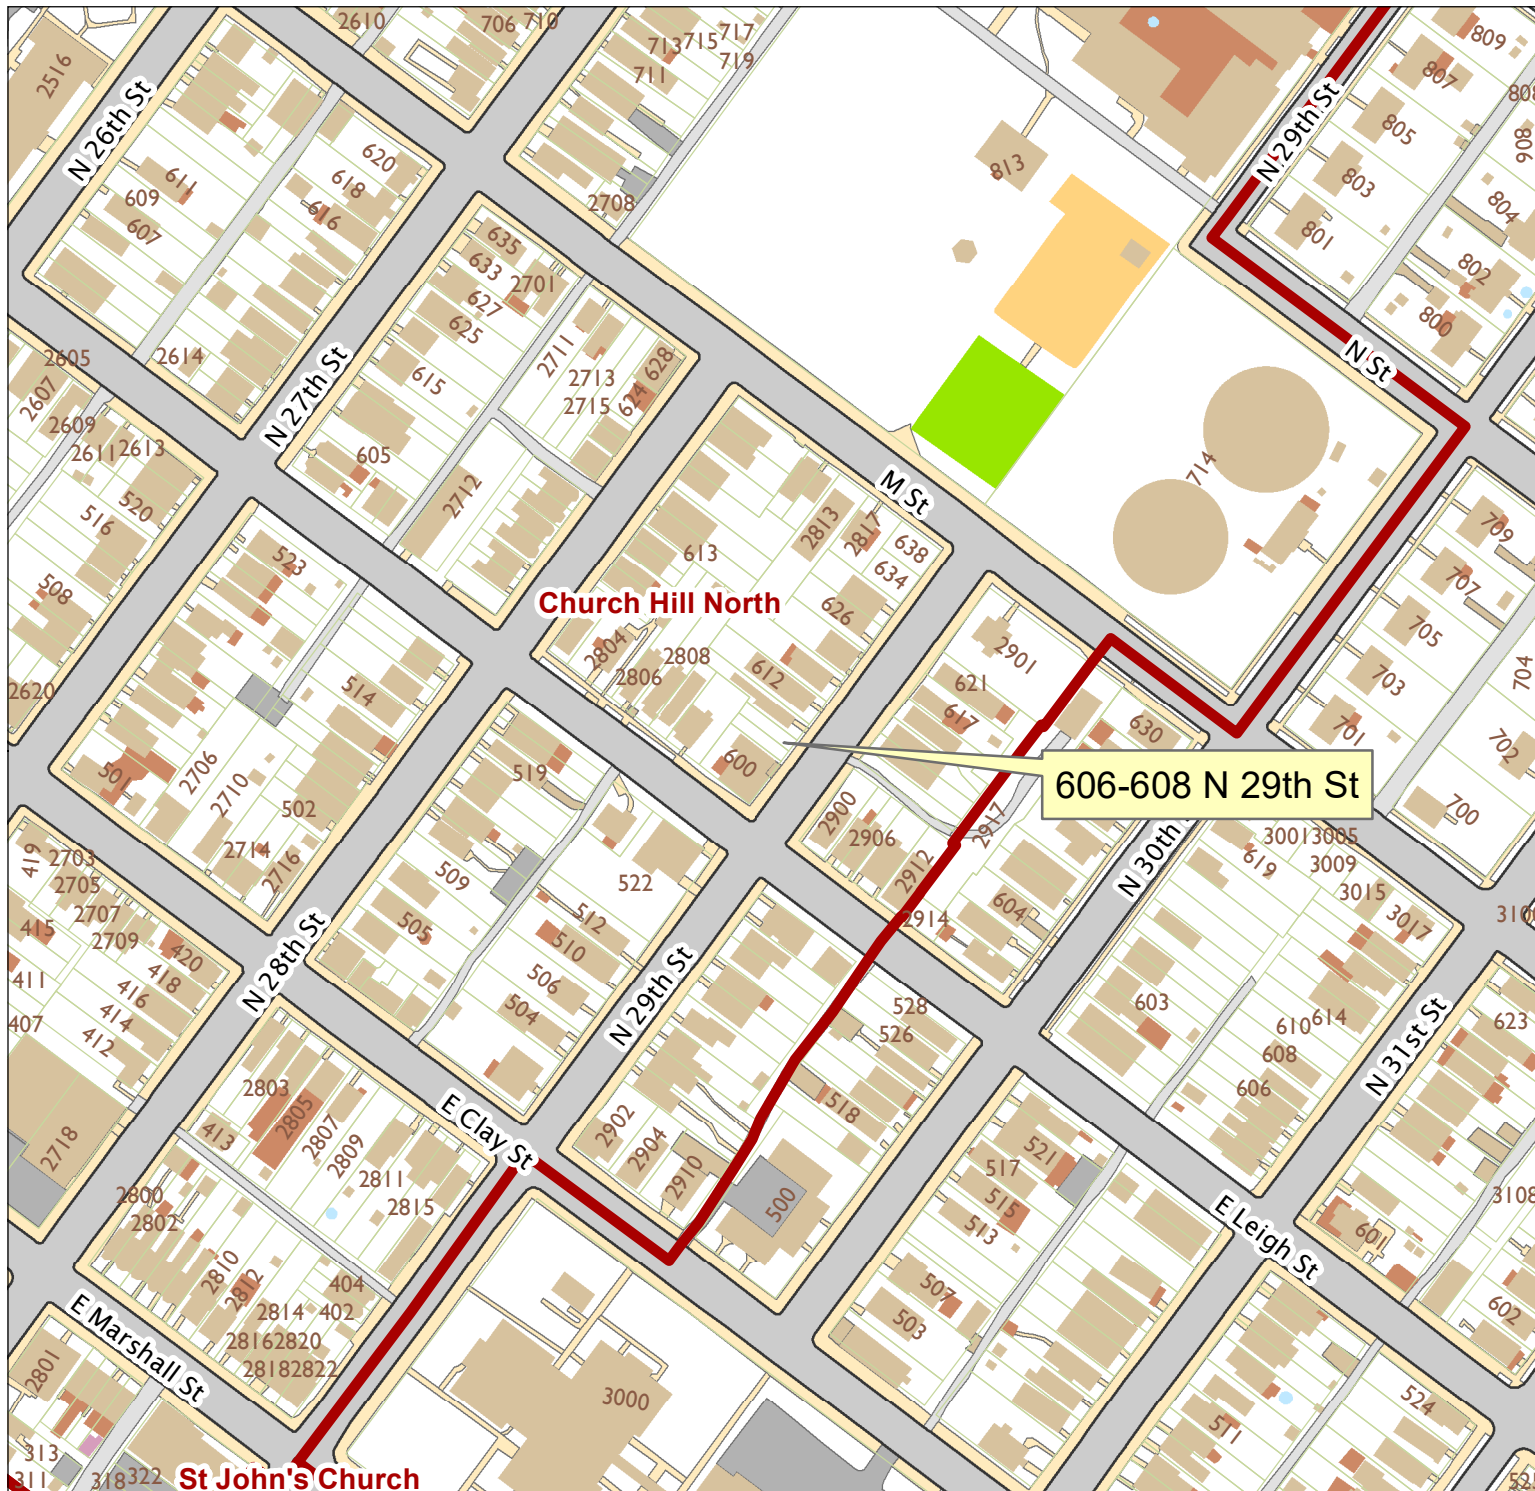

606-608 North 29th Street

City of Richmond, VA

Geographic Information Systems

1 inch = 200 feet

Map printed by jonescl2 on 2019.03.07.

Document Path: G:\PDR\Planning & Preservation\CAR\Meetings\00 Current Meeting\Base Maps\Tools\Base Map.mxd

Disclaimer:

The City of Richmond assumes no liability either for any errors, omissions, or inaccuracies in the information provided regardless of the cause of such or for any decision made, action taken, or action not taken by the user in reliance upon any maps or information provided herein.

Location Reference