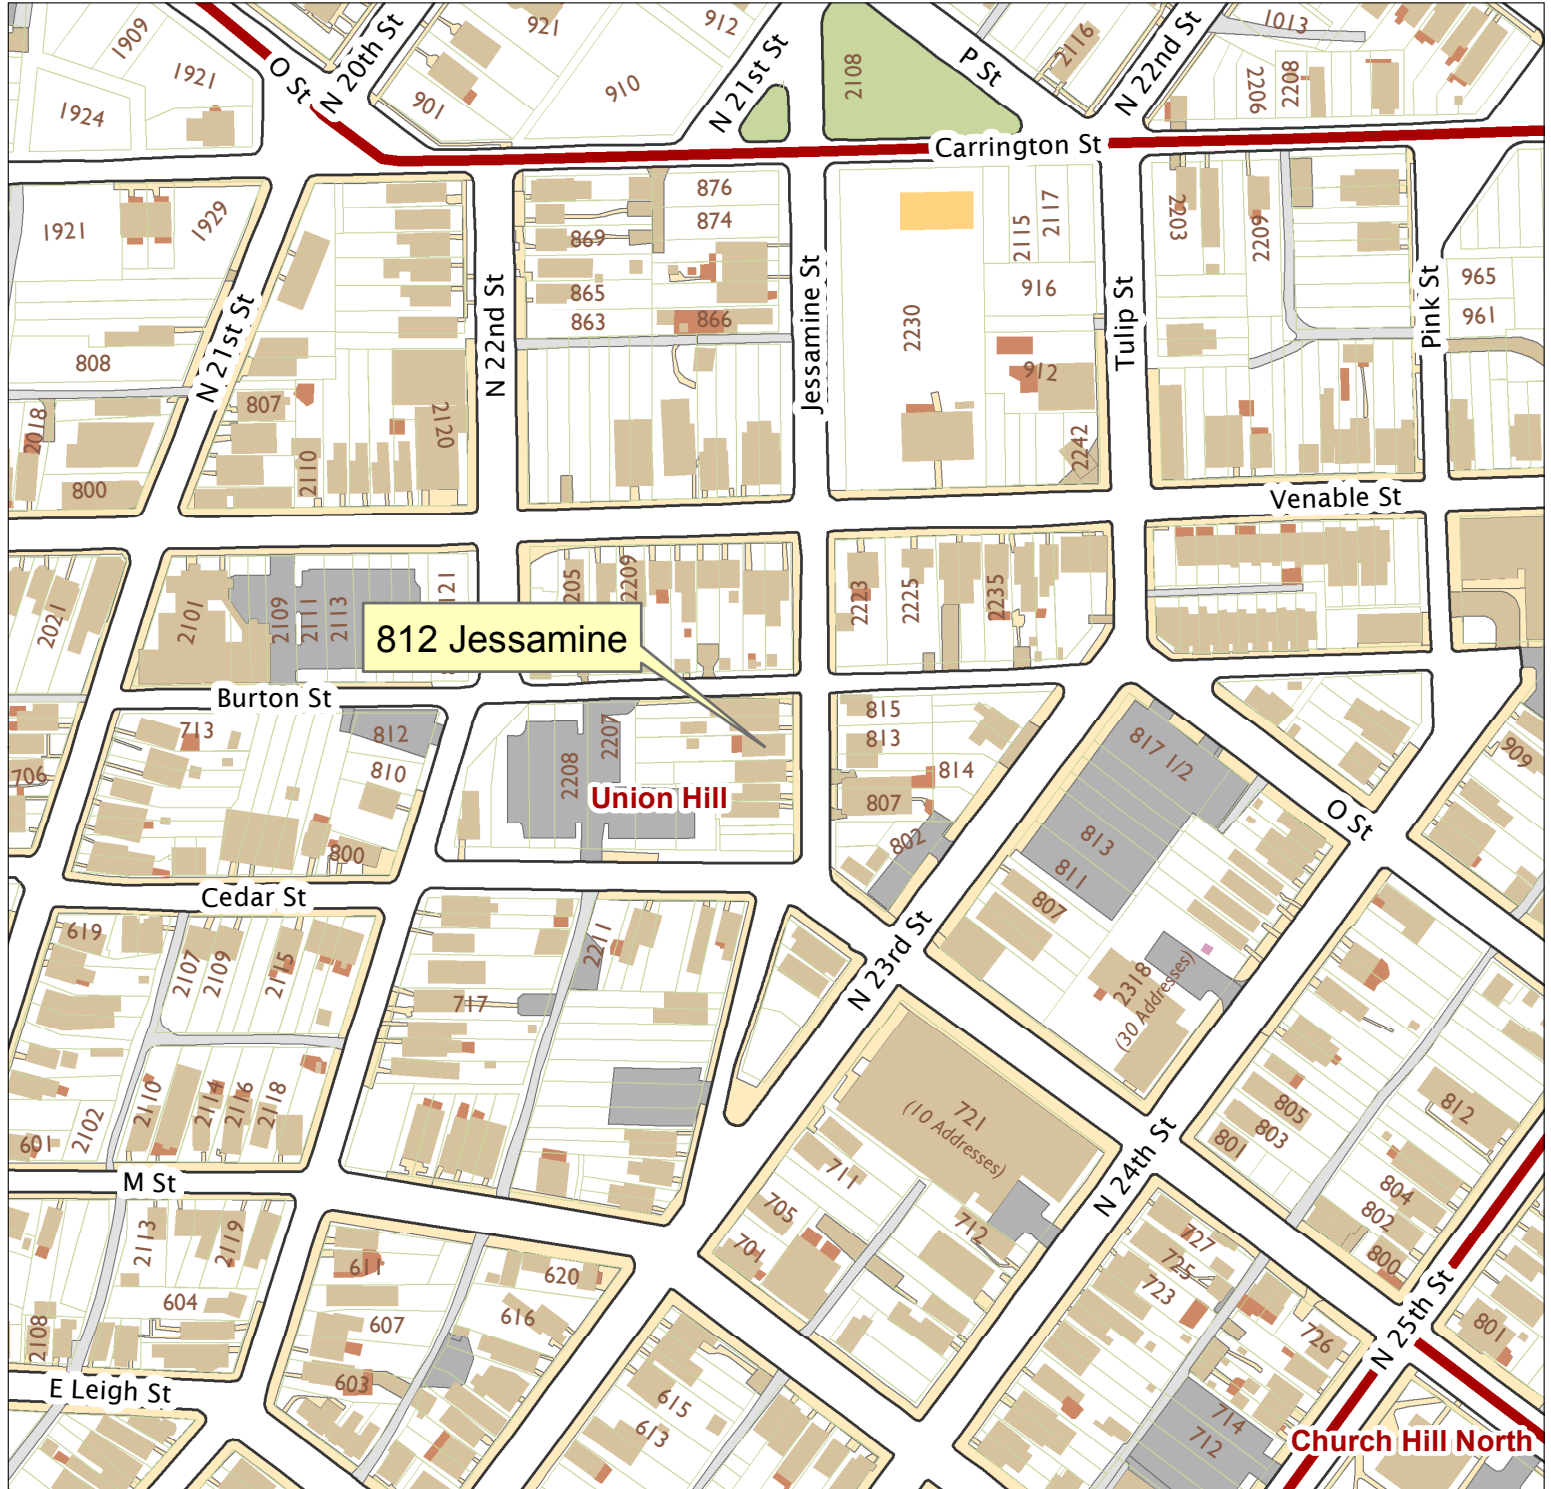

812 Jessamine Street

City of Richmond, VA

Geographic Information Systems

Map printed by jeffricr on 2017.02.03.

Document Path: \\Dit-file02-pv\commdev\$\PDR\Planning & Preservation\CAR\Applications\Base Maps\Base Map.mxd

Disclaimer:
The City of Richmond assumes no liability either for any errors, omissions, or inaccuracies in the information provided regardless of the cause of such or for any decision made, action taken, or action not taken by the user in reliance upon any maps or information provided herein.