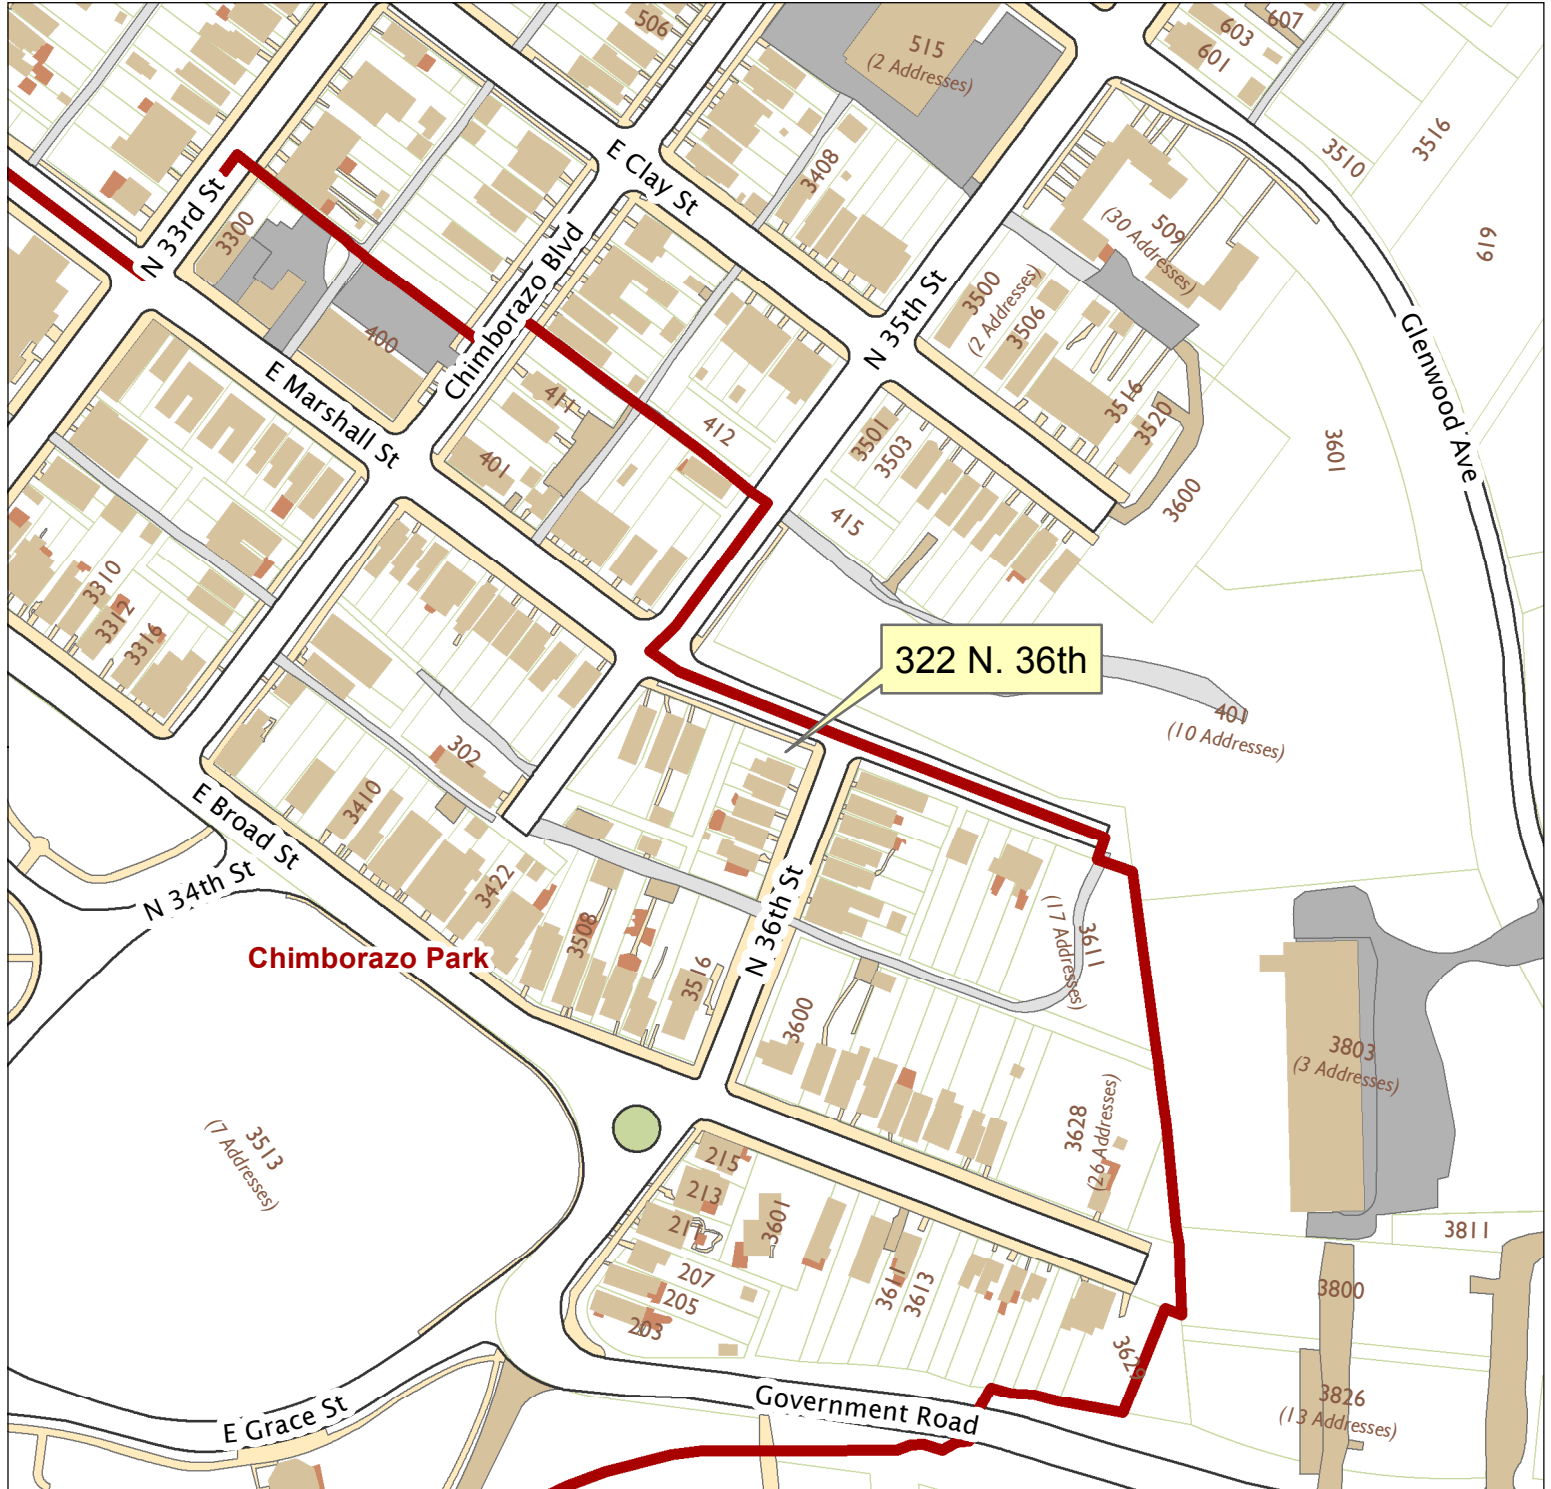

# 322 N. 36th Street

City of Richmond, VA

Geographic Information Systems

1 inch = 200 feet

0 0.0125 0.025 0.05 0.075 0.1 Miles

Map printed by palmquwd on 2016.01.13.

Document Path: G:\PDR\Planning & Preservation\CAR\Applications\Base Maps\Base Map.mxd

**Disclaimer:**

The City of Richmond assumes no liability either for any errors, omissions, or inaccuracies in the information provided regardless of the cause of such or for any decision made, action taken, or action not taken by the user in reliance upon any maps or information provided herein.

Location Reference