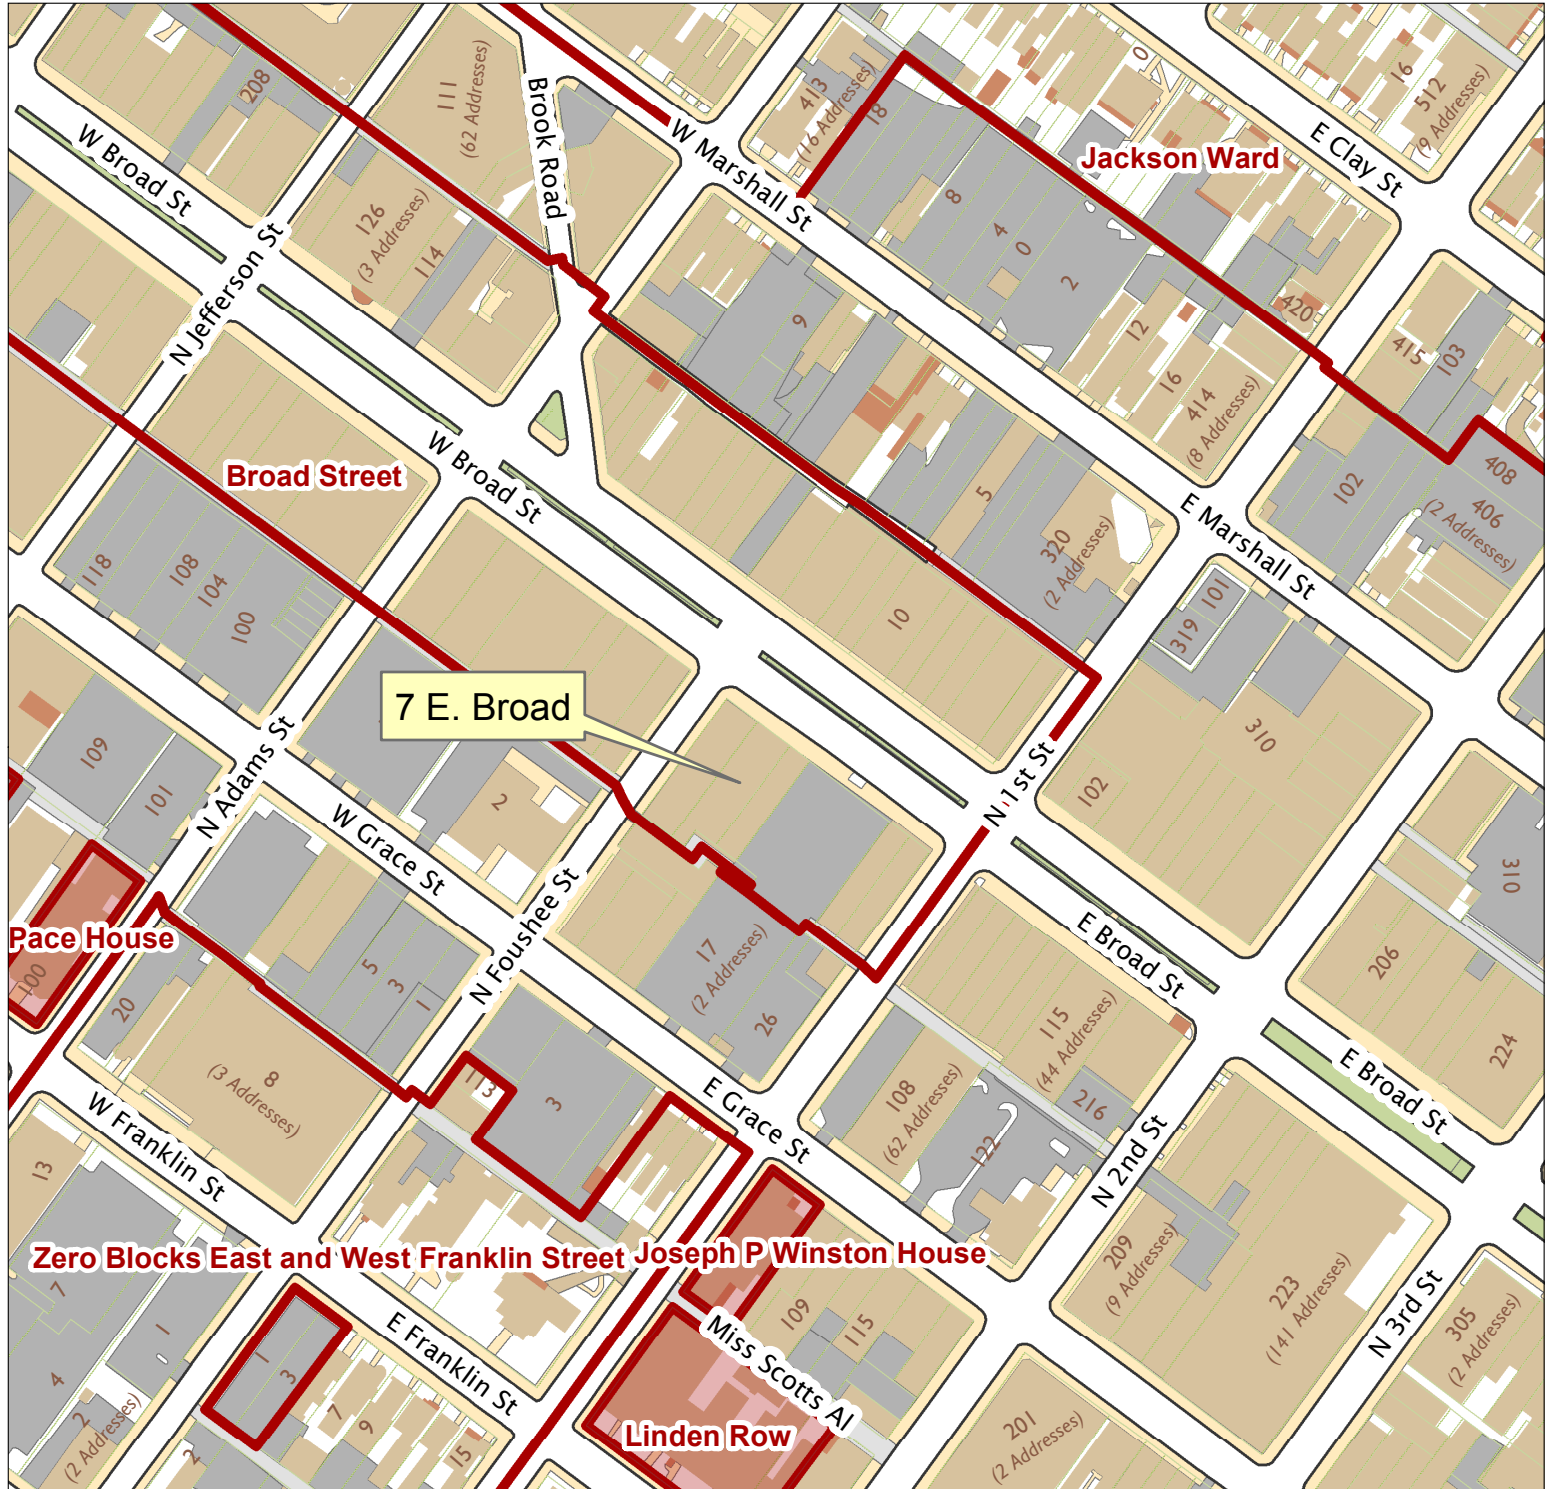

7 E. Broad Street

City of Richmond, VA

Geographic Information Systems

Map printed by jeffricr on 2017.05.09.

Document Path: \\Dit-file02-pv\commdev\S\PDR\Planning & Preservation\CAR\Applications\Base Maps\Base Map.mxd

Disclaimer:
The City of Richmond assumes no liability either for any errors, omissions, or inaccuracies in the information provided regardless of the cause of such or for any decision made, action taken, or action not taken by the user in reliance upon any maps or information provided herein.