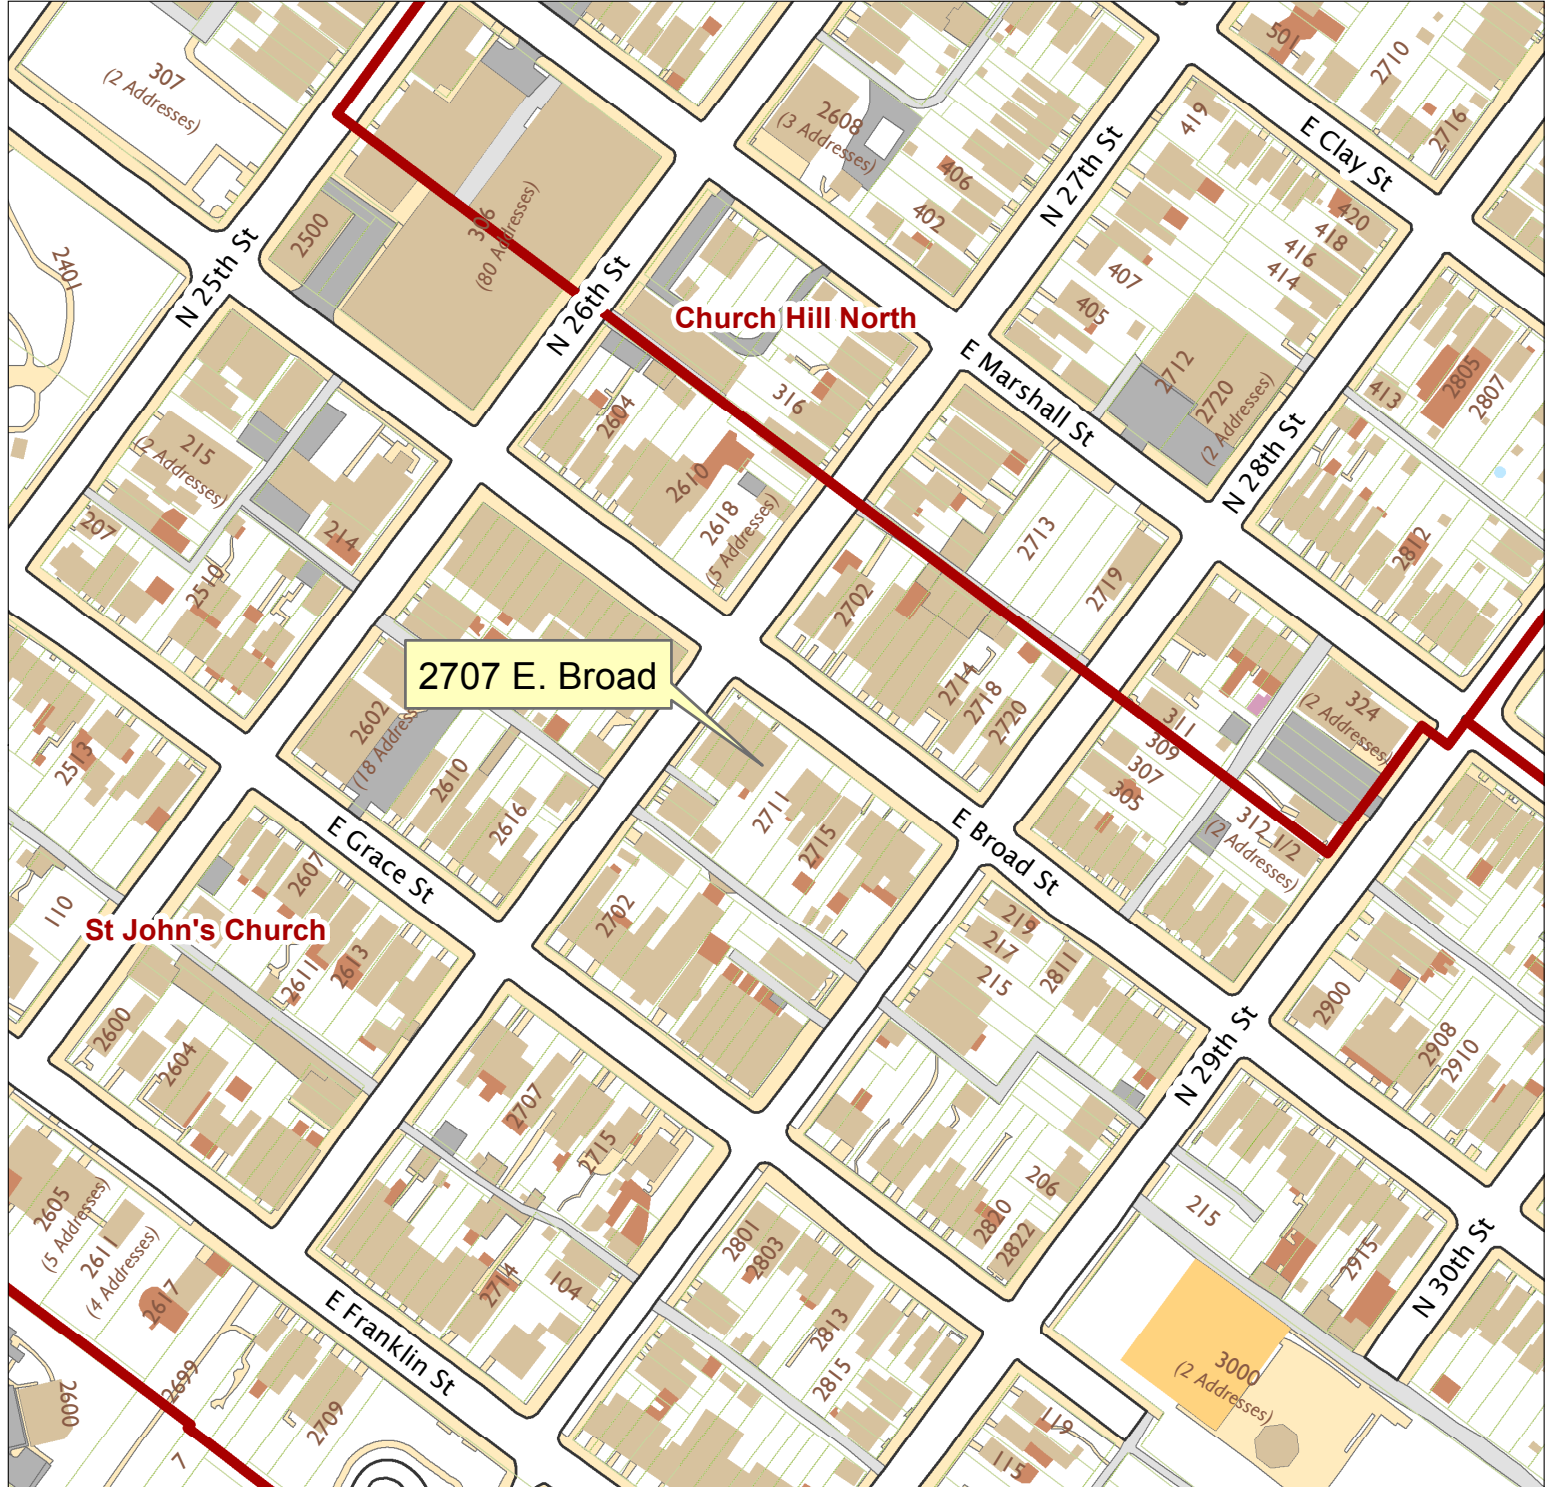

# 2707 E. Broad Street

City of Richmond, VA

Geographic Information Systems

2707 E. Broad

Church Hill North

St John's Church

1 inch = 200 feet

Map printed by jeffricr on 2017.07.06.

Document Path: \\Dit-file02-pv\commdev\S\PDR\Planning & Preservation\CAR\Applications\Base Maps\Base Map.mxd

Disclaimer:  
The City of Richmond assumes no liability either for any errors, omissions, or inaccuracies in the information provided regardless of the cause of such or for any decision made, action taken, or action not taken by the user in reliance upon any maps or information provided herein.

Location Reference