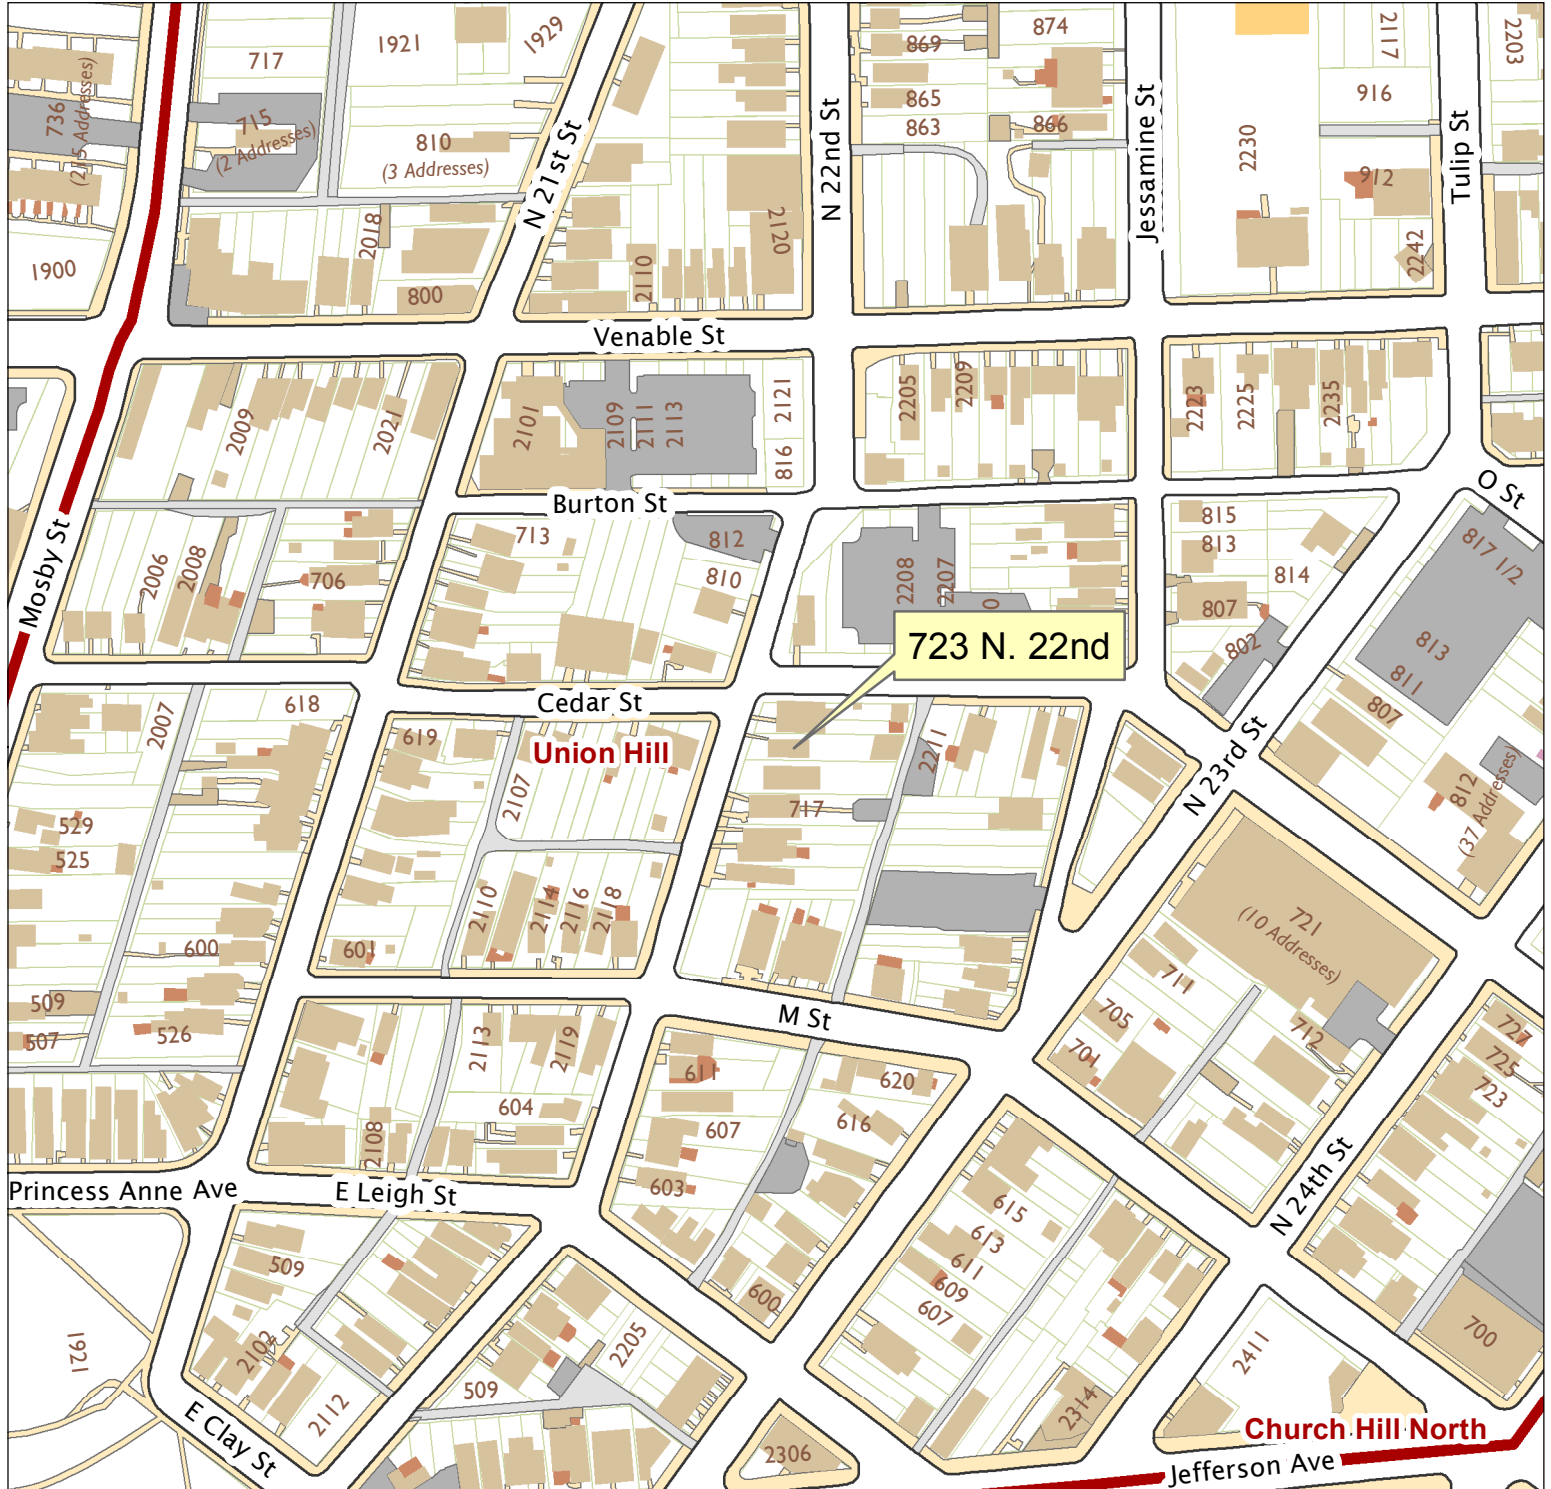

# 723 N. 22nd Street

City of Richmond, VA

Geographic Information Systems

1 inch = 200 feet

Map printed by palmquwd on 2016.01.13.

Document Path: G:\PDR\Planning & Preservation\CAR\Applications\Base Maps\Base Map.mxd

**Disclaimer:**

The City of Richmond assumes no liability either for any errors, omissions, or inaccuracies in the information provided regardless of the cause of such or for any decision made, action taken, or action not taken by the user in reliance upon any maps or information provided herein.

Location Reference