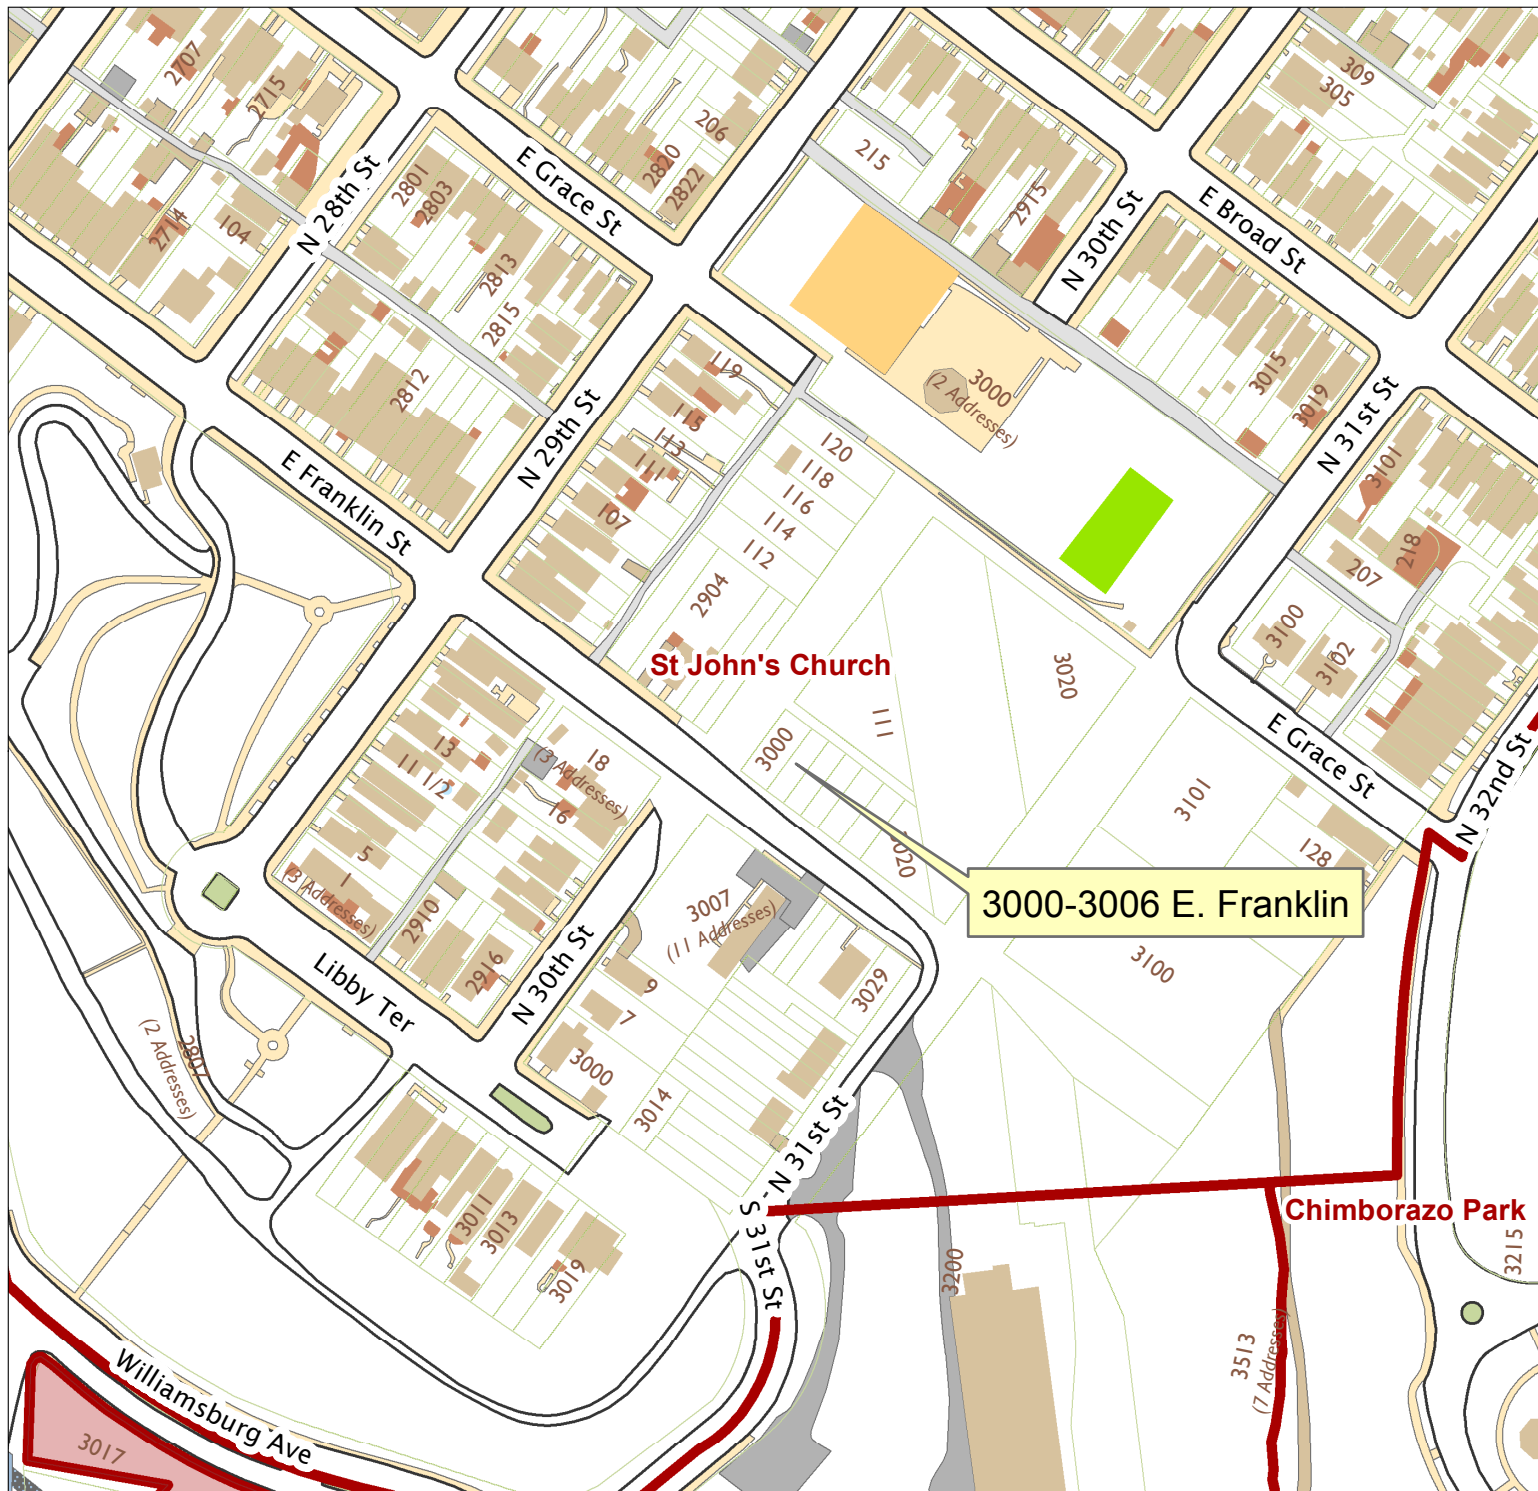

3000-3006 E. Franklin Street

City of Richmond, VA

Geographic Information Systems

Map printed by jeffricr on 2017.12.01.

Document Path: \\Dit-file02-pv\commdev\$\PDR\Planning & Preservation\CAR\Applications\Base Maps\Base Map.mxd

Disclaimer:
The City of Richmond assumes no liability either for any errors, omissions, or inaccuracies in the information provided regardless of the cause of such or for any decision made, action taken, or action not taken by the user in reliance upon any maps or information provided herein.