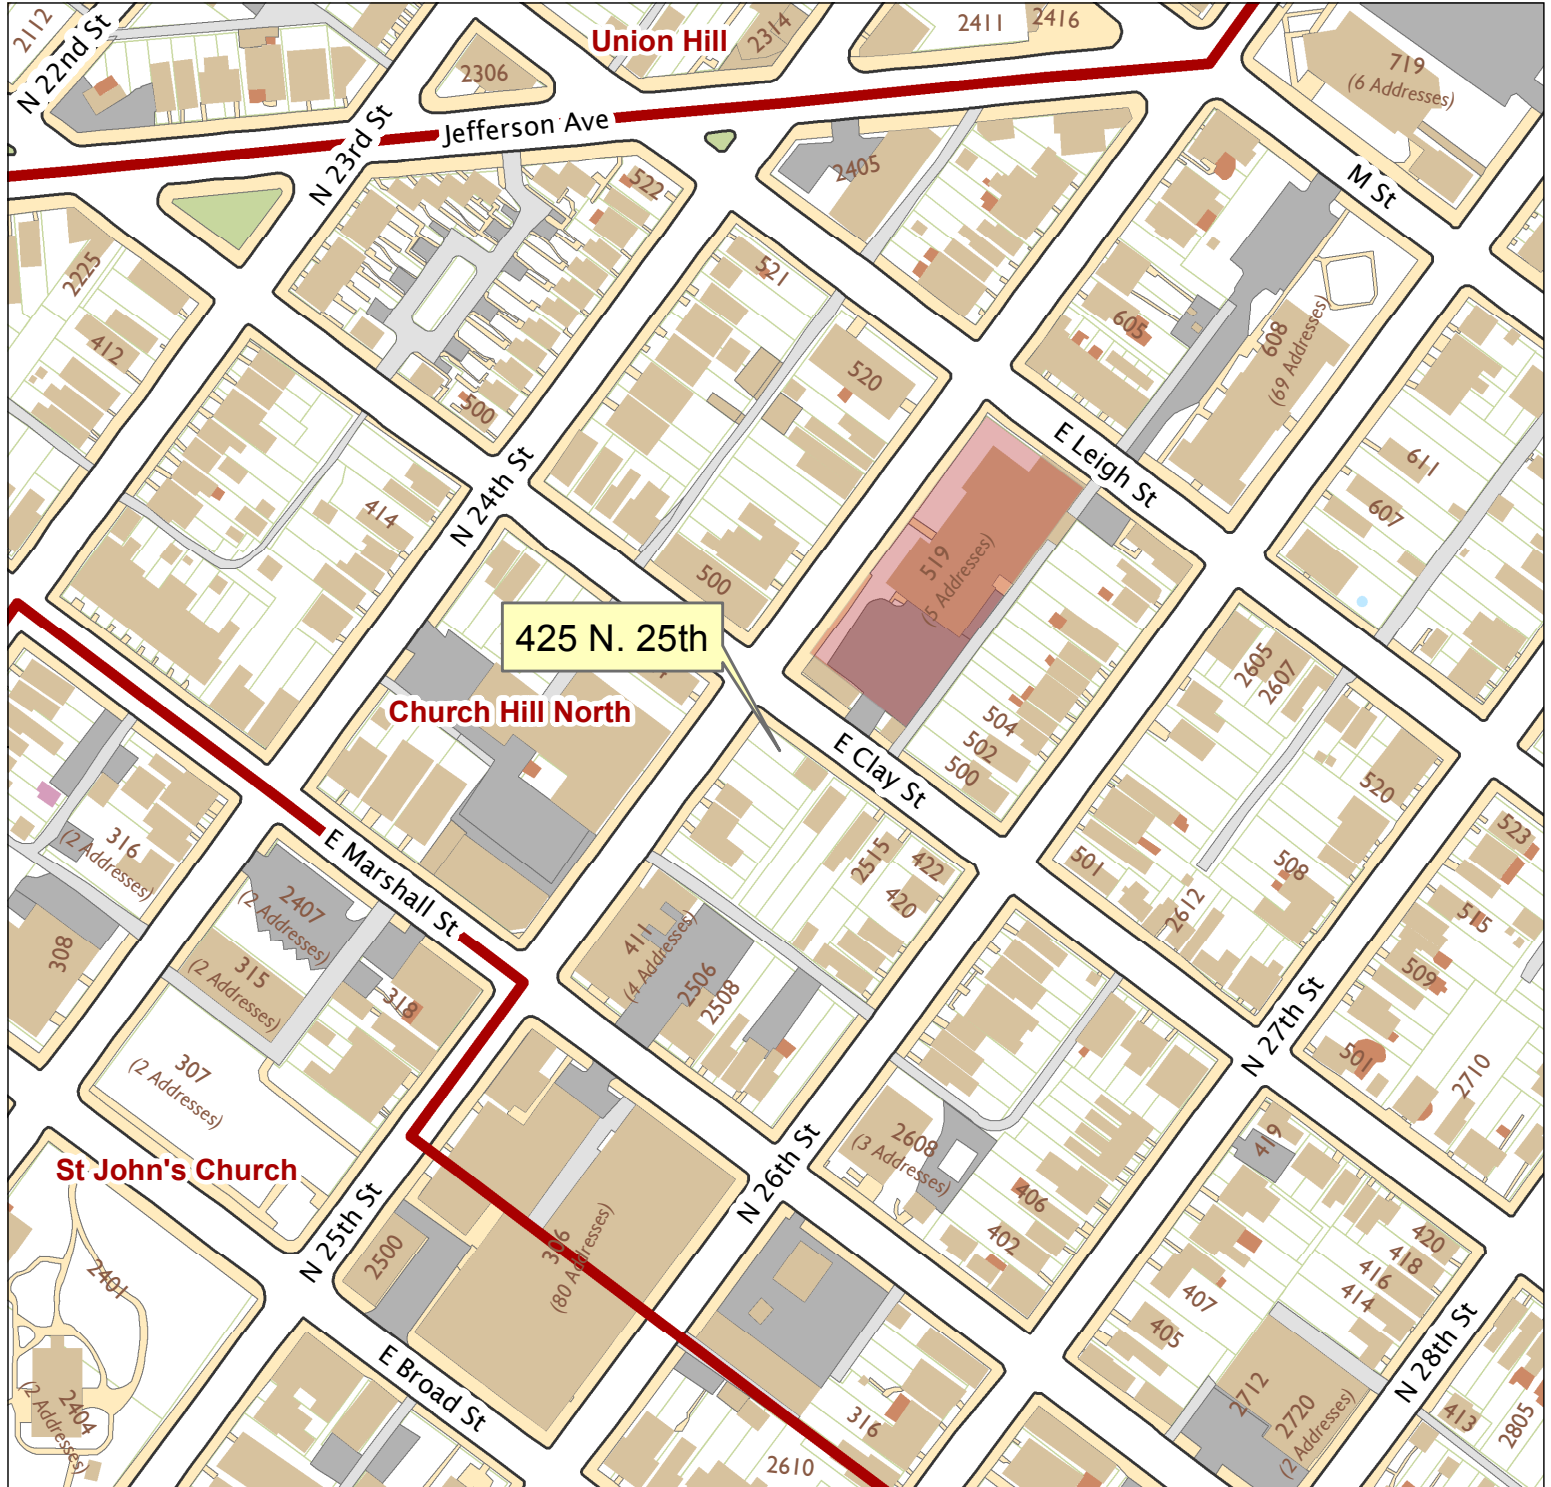

425 N. 25th Street

City of Richmond, VA

Geographic Information Systems

425 N. 25th

Church Hill North

St John's Church

1 inch = 200 feet

Map printed by palmquwd on 2015.05.11.

Document Path: G:\PDR\Planning & Preservation\CAR\Applications\Base Maps\Base Map.mxd

Disclaimer:

The City of Richmond assumes no liability either for any errors, omissions, or inaccuracies in the information provided regardless of the cause of such or for any decision made, action taken, or action not taken by the user in reliance upon any maps or information provided herein.

Location Reference