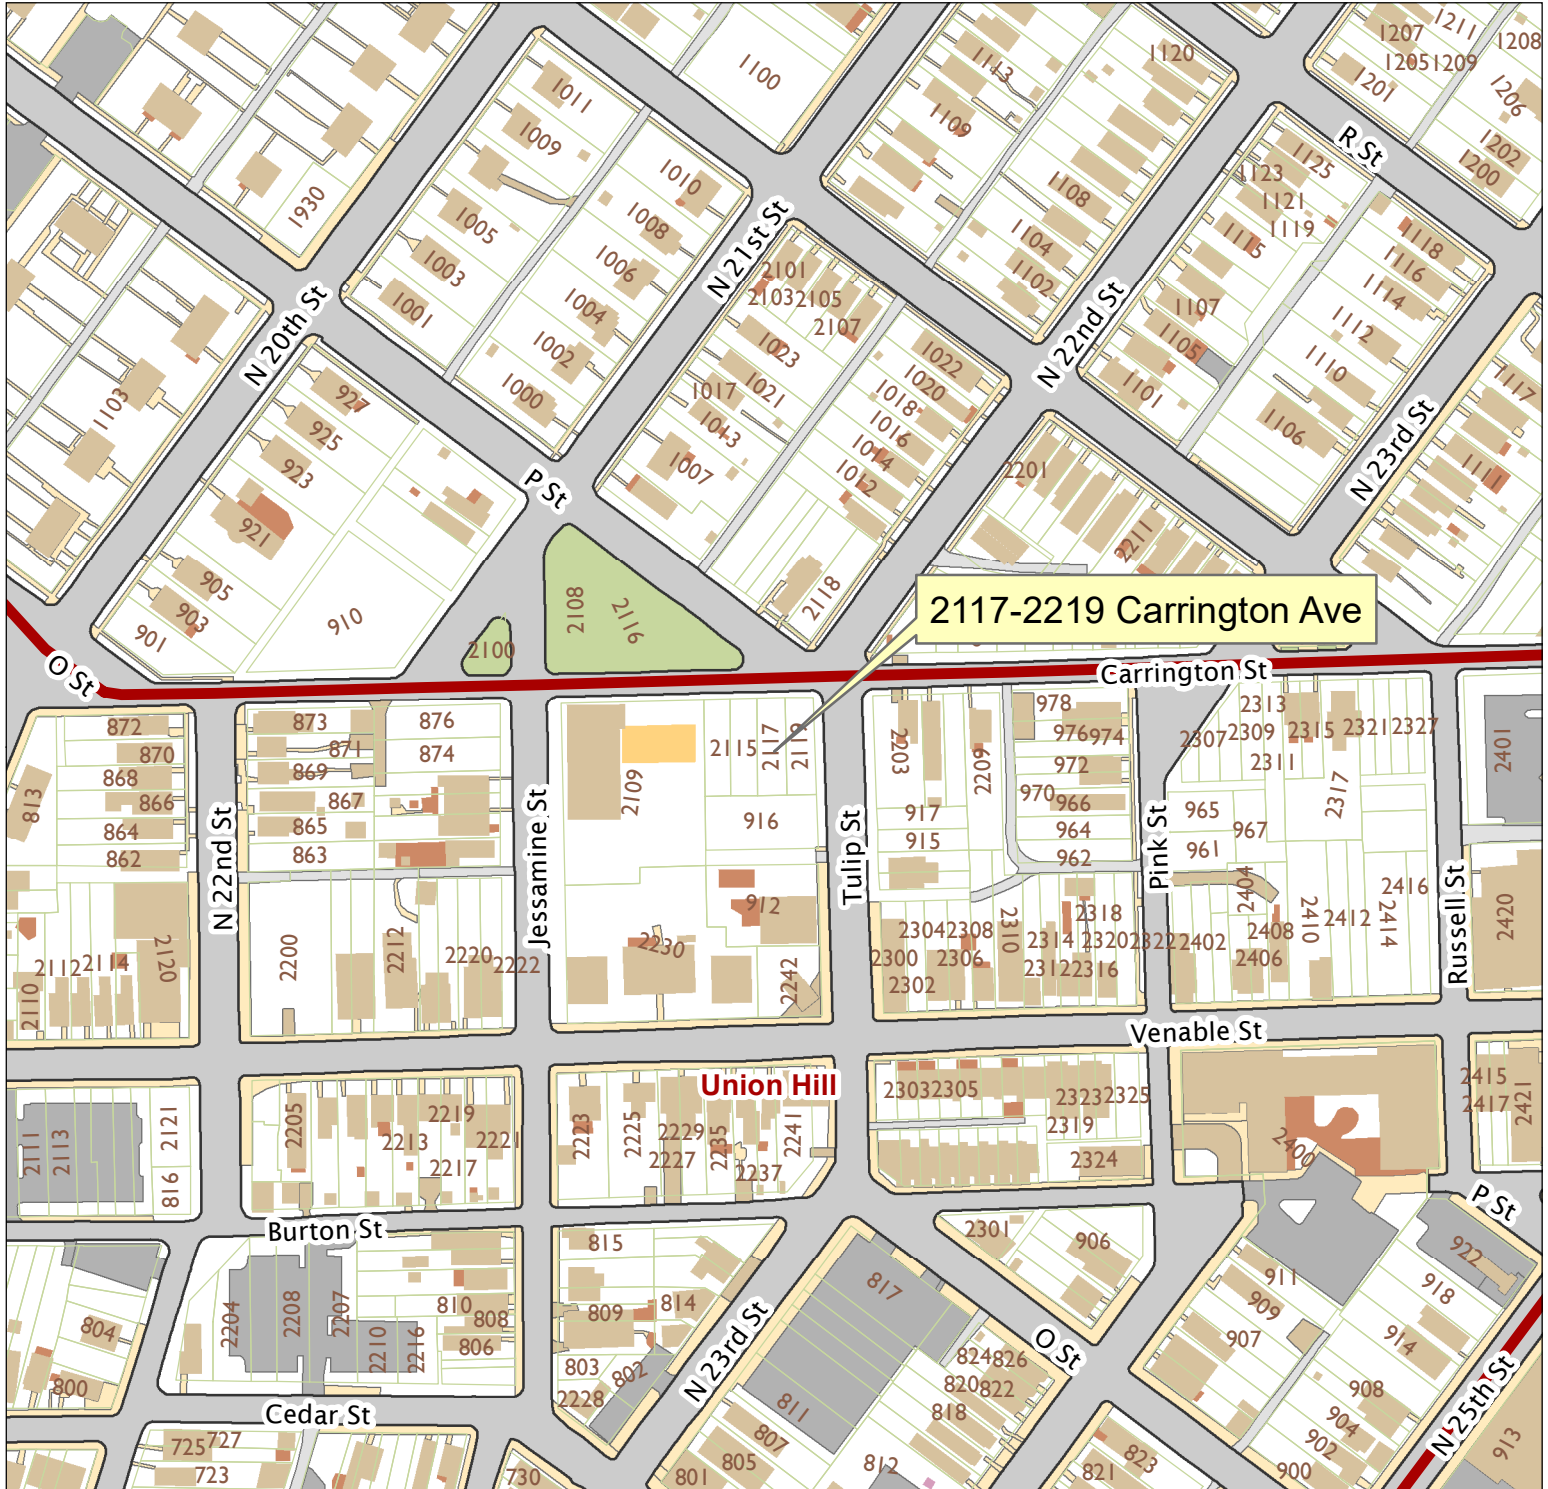

2117-2219 Carrington Avenue

City of Richmond, VA

Geographic Information Systems

1 inch = 200 feet

Map printed by jonescl2 on 2019.03.07.

Document Path: G:\PDR\Planning & Preservation\CAR\Meetings\00 Current Meeting\Base Maps\Tools\Base Map.mxd

Disclaimer:

The City of Richmond assumes no liability either for any errors, omissions, or inaccuracies in the information provided regardless of the cause of such or for any decision made, action taken, or action not taken by the user in reliance upon any maps or information provided herein.

Location Reference