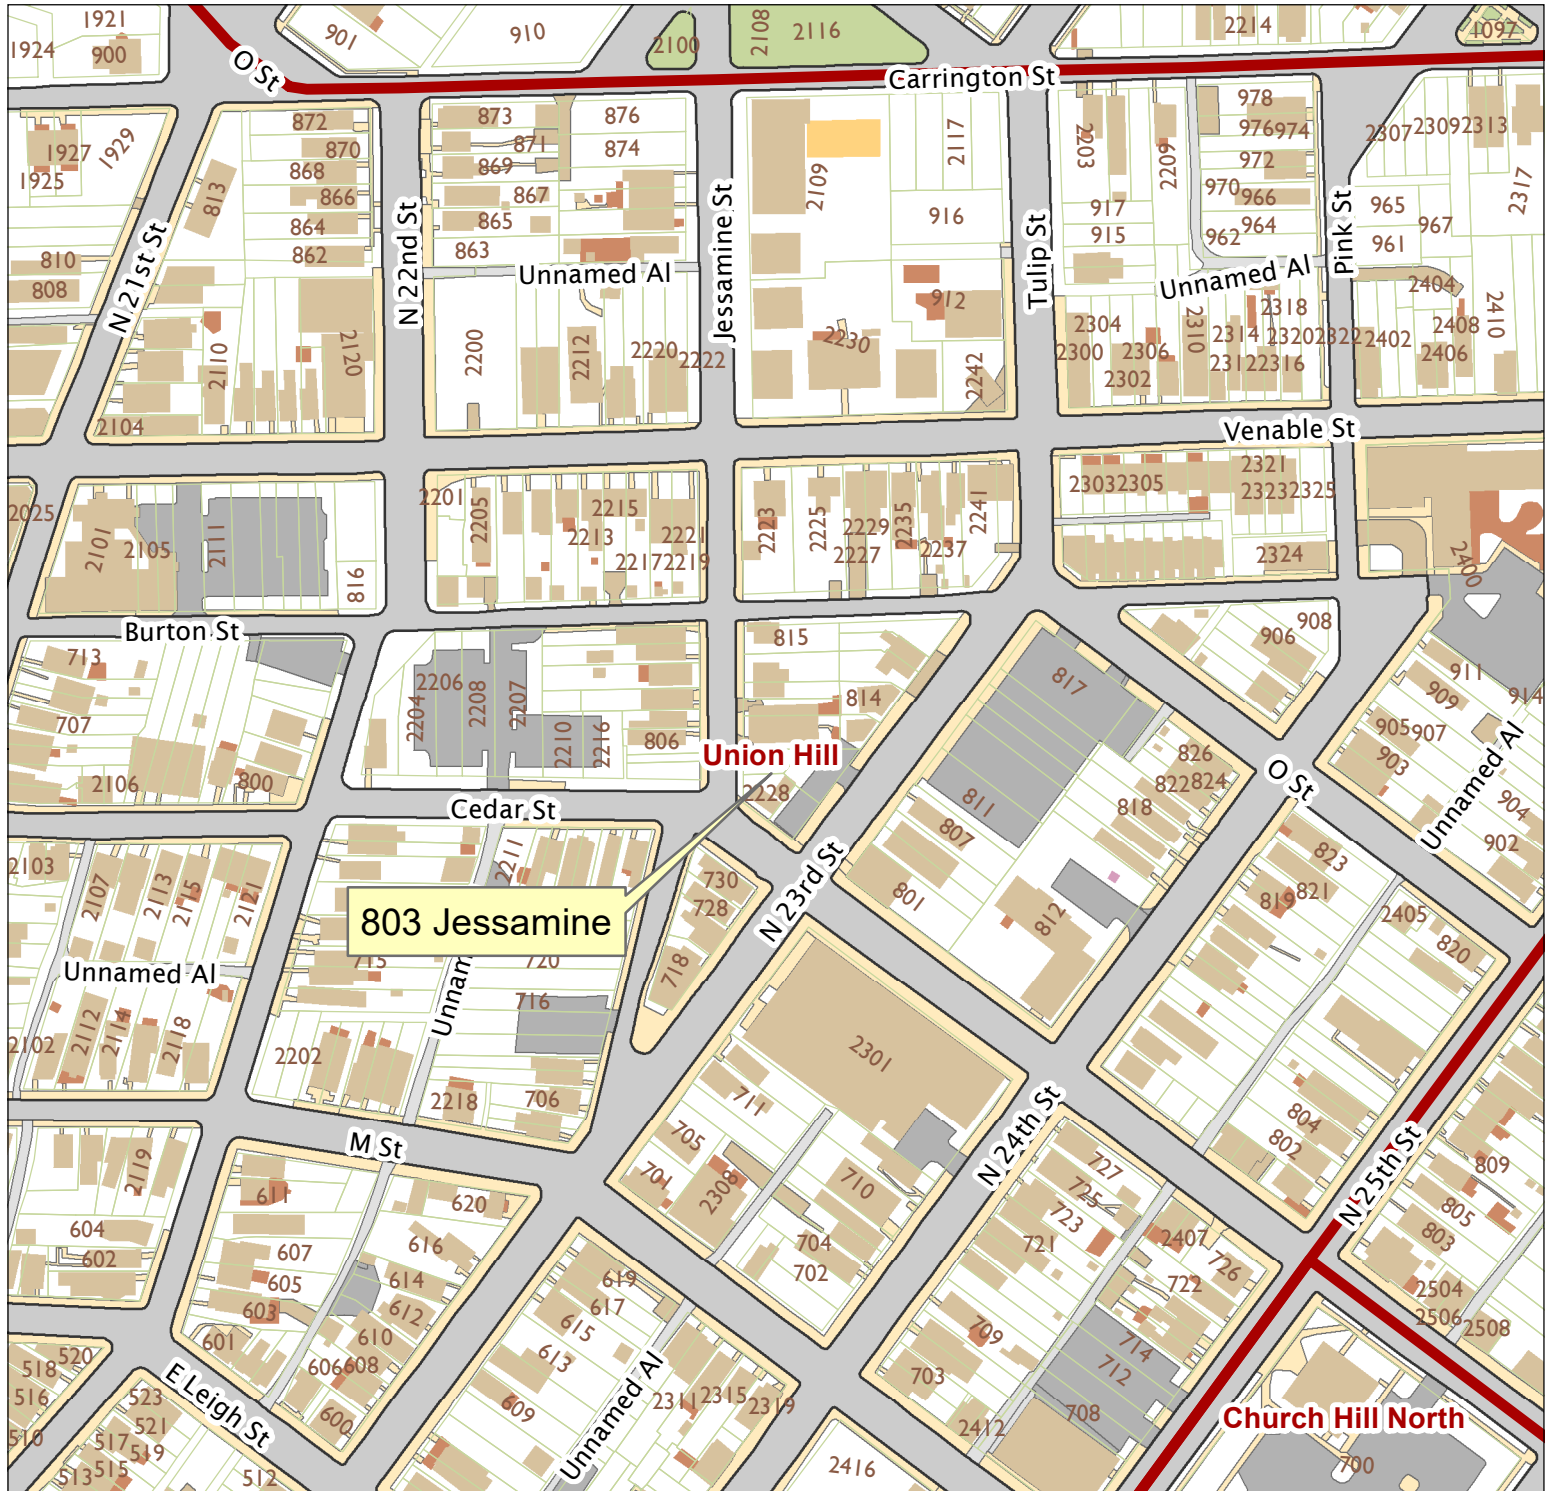

# 803 Jessamine Street

City of Richmond, VA

Geographic Information Systems

Map printed by jonescl2 on 2019.03.07.

Document Path: G:\PDR\Planning & Preservation\CAR\Meetings\00 Current Meeting\Base Maps\Tools\Base Map.mxd

Disclaimer:  
The City of Richmond assumes no liability either for any errors, omissions, or inaccuracies in the information provided regardless of the cause of such or for any decision made, action taken, or action not taken by the user in reliance upon any maps or information provided herein.