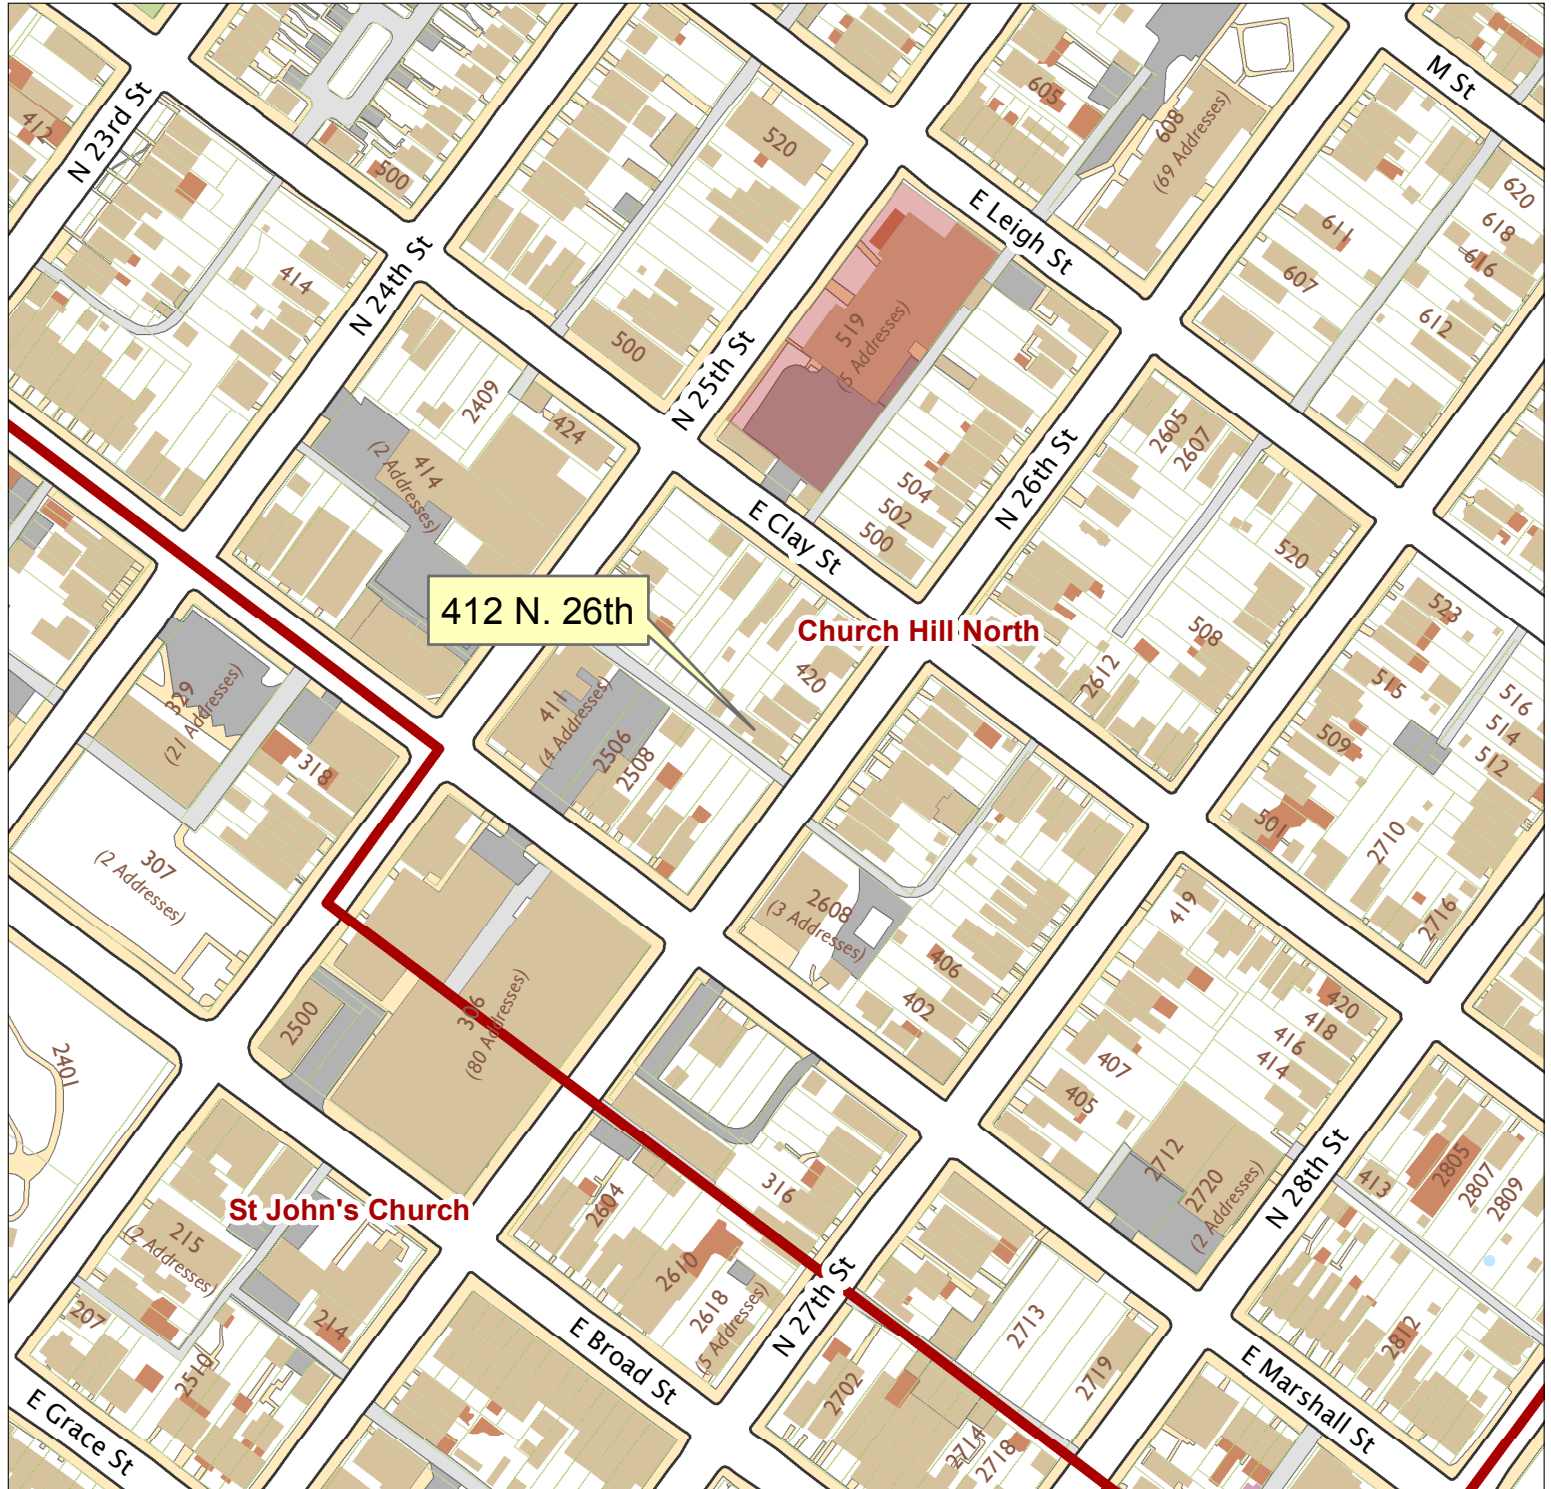

412 N. 26th Street

City of Richmond, VA

Geographic Information Systems

412 N. 26th

Church Hill North

St John's Church

1 inch = 200 feet

Map printed by jeffricr on 2017.05.09.

Document Path: \\Dit-file02-pv\commdev\$\PDR\Planning & Preservation\CAR\Applications\Base Maps\Base Map.mxd

Disclaimer:

The City of Richmond assumes no liability either for any errors, omissions, or inaccuracies in the information provided regardless of the cause of such or for any decision made, action taken, or action not taken by the user in reliance upon any maps or information provided herein.

Location Reference