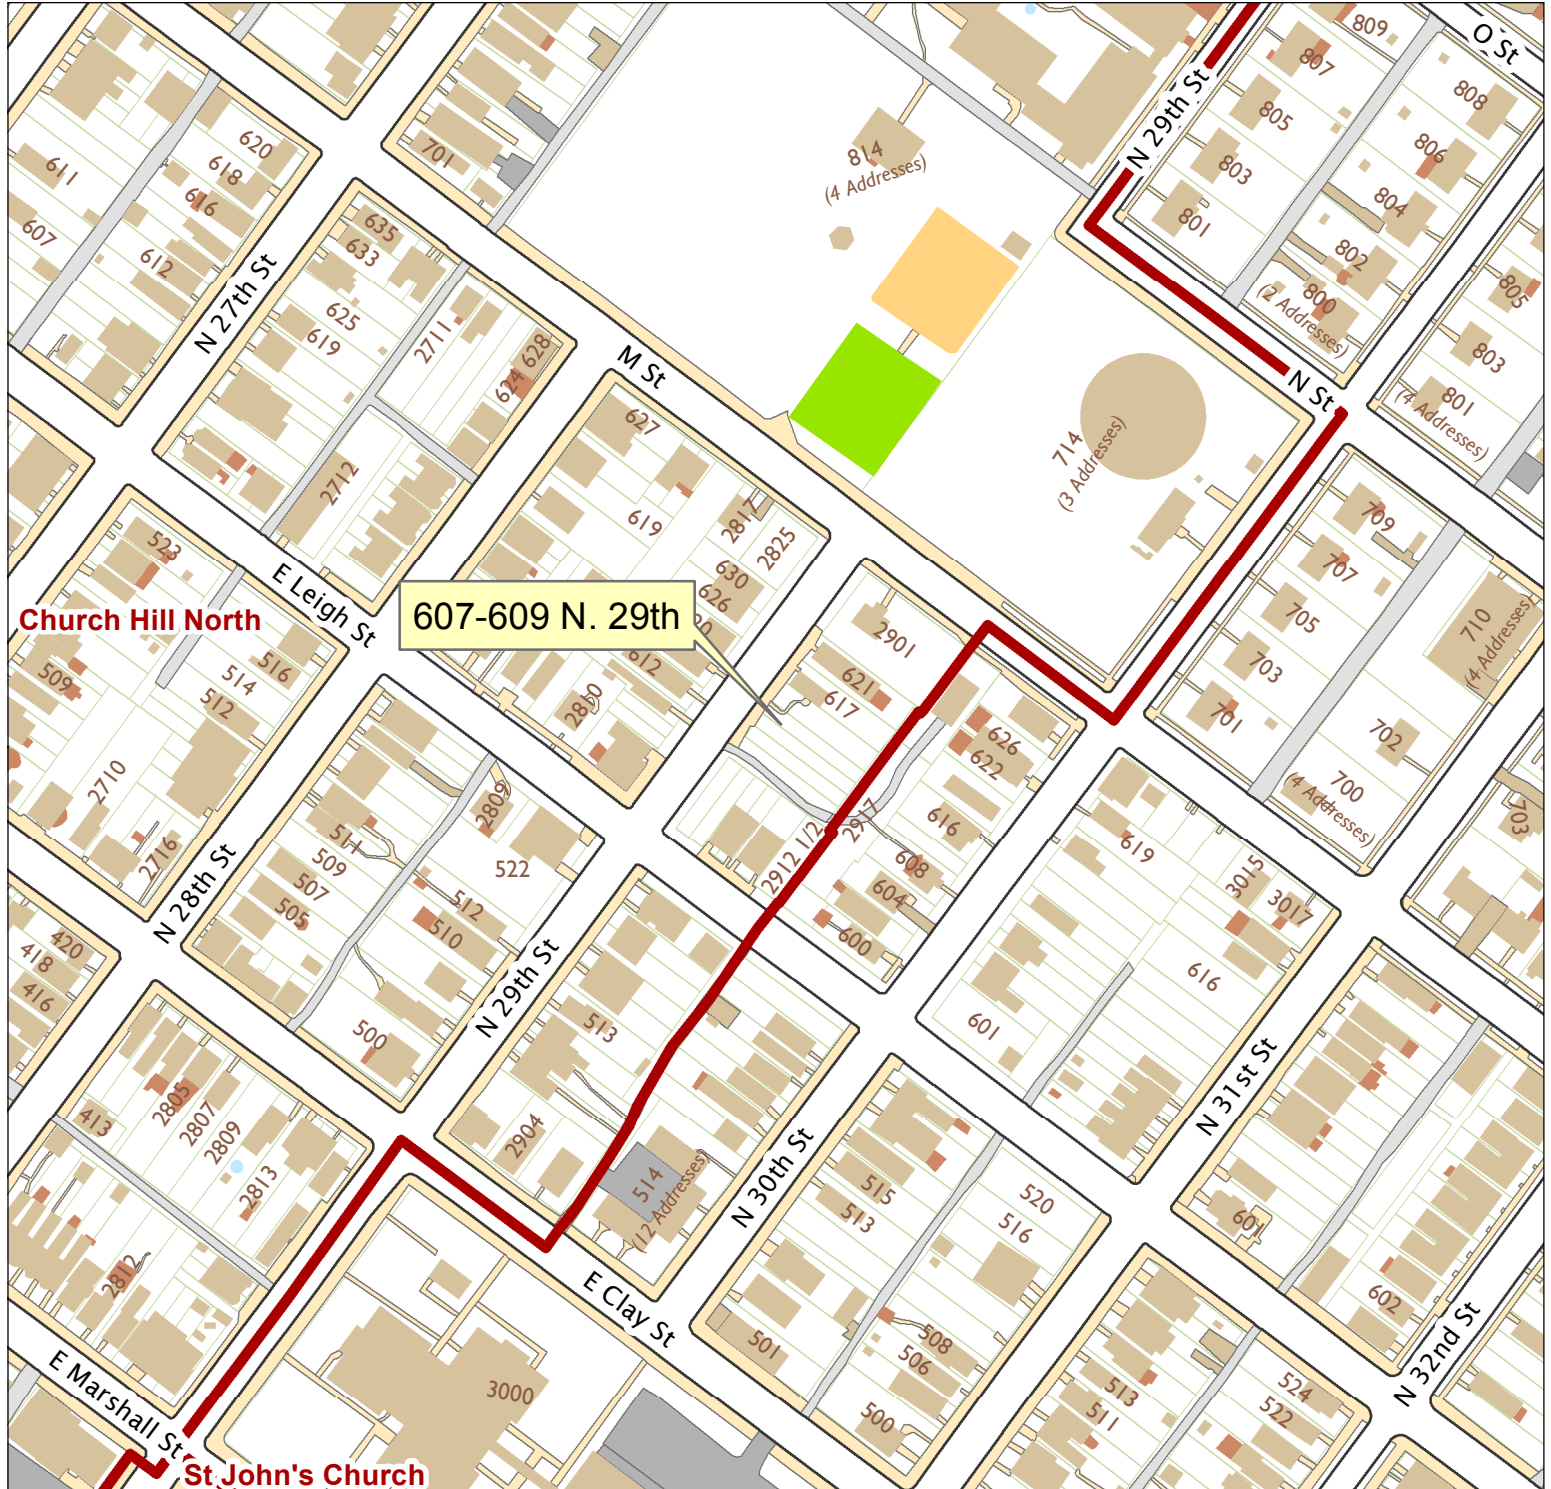

607-609 N. 29th Street

City of Richmond, VA

Geographic Information Systems

1 inch = 200 feet

Map printed by palmquwd on 2014.11.20.

Document Path: G:\PDR\Planning & Preservation\CAR\Applications\Base Maps\Base Map.mxd

Disclaimer:

The City of Richmond assumes no liability either for any errors, omissions, or inaccuracies in the information provided regardless of the cause of such or for any decision made, action taken, or action not taken by the user in reliance upon any maps or information provided herein.

Location Reference